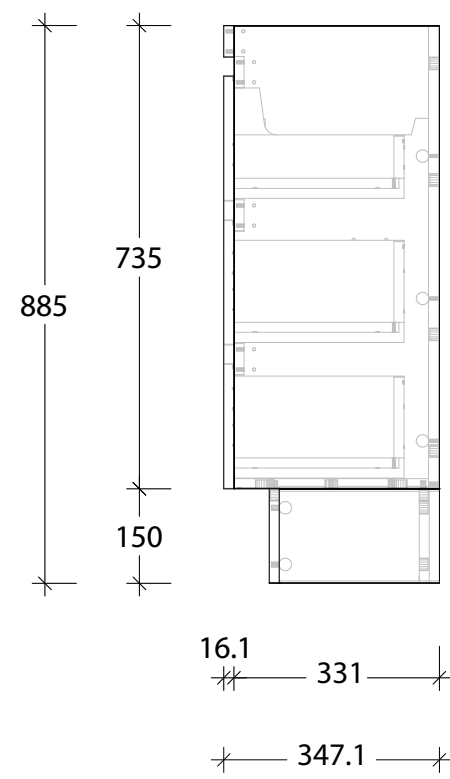

NAME:	EMSRTR1500WKC
SIZE:	1500
WK/WH:	WITH KICK
CONFIGURATION:	CENTRE BOWL

-56-

PLEASE NOTE: Do not perform any plumbing rough in prior to taking delivery of your vanity, as all measurements are nominal and are subject to change. Measure exact locations from your vanity once it is on site.