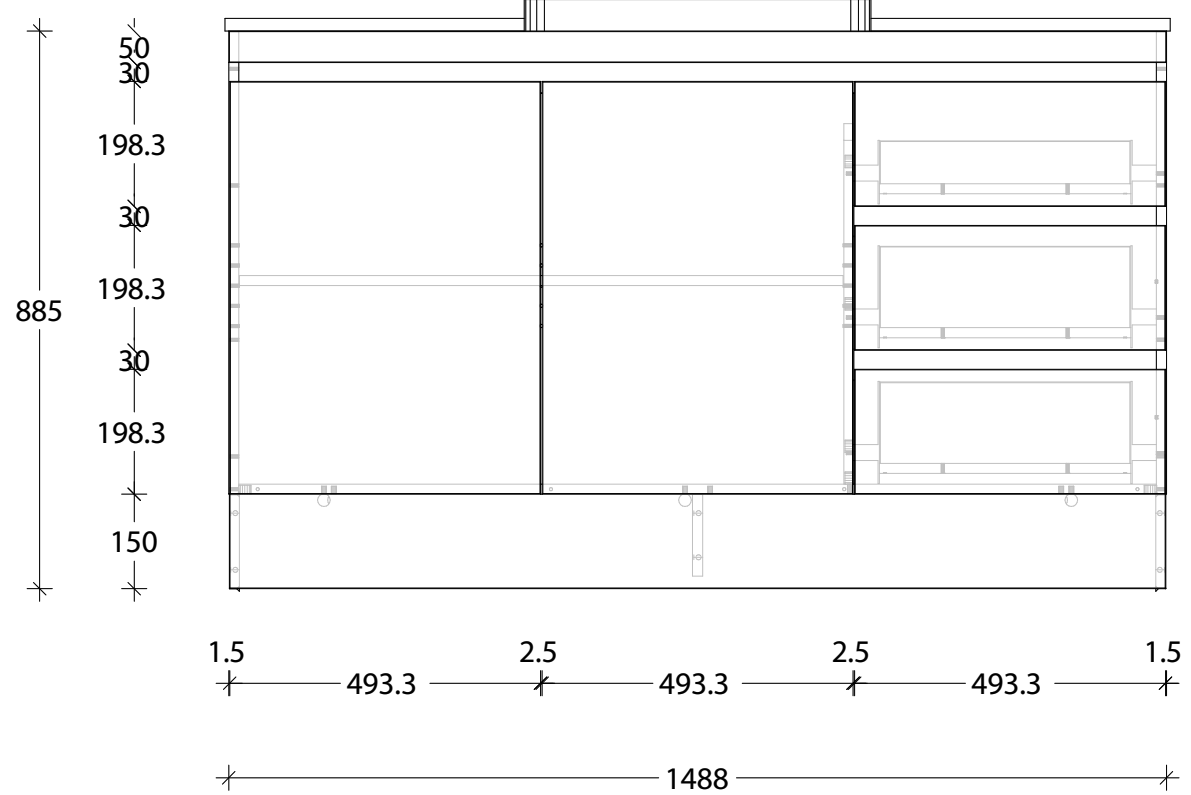

NAME:	EMSRTR1500WKC
SIZE:	1500
WK/WH:	WITH KICK
CONFIGURATION:	CENTRE BOWL

-56-

PLEASE NOTE: Do not perform any plumbing rough in prior to taking delivery of your vanity, as all measurements are nominal and are subject to change. Measure exact locations from your vanity once it is on site.