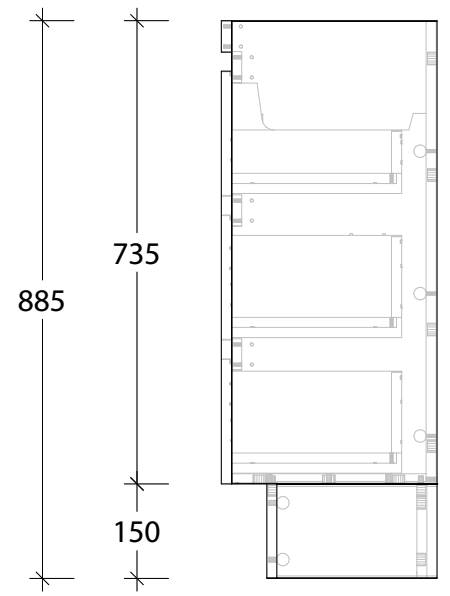

NAME:	EMSRTR1200WKL
SIZE:	1200
WK/WH:	WITH KICK
CONFIGURATION:	LEFT BOWL

-56-

PLEASE NOTE: Do not perform any plumbing rough in prior to taking delivery of your vanity, as all measurements are nominal and are subject to change. Measure exact locations from your vanity once it is on site.