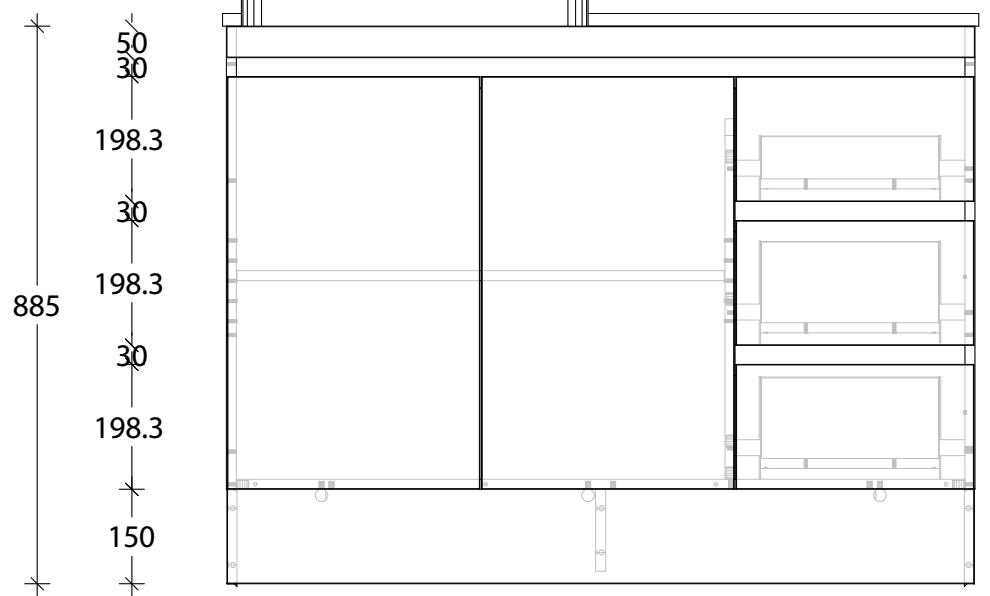

NAME:	EMSRTR1200WKL
SIZE:	1200
WK/WH:	WITH KICK
CONFIGURATION:	LEFT BOWL

-56-

PLEASE NOTE: Do not perform any plumbing rough in prior to taking delivery of your vanity, as all measurements are nominal and are subject to change. Measure exact locations from your vanity once it is on site.