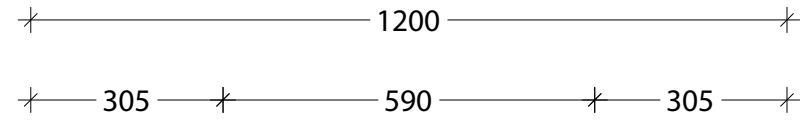

NAME:	EMSRTR1200WKD
SIZE:	1200
WK/WH:	WITH KICK
CONFIGURATION:	DOUBLE BOWL

-56-

PLEASE NOTE: Do not perform any plumbing rough in prior to taking delivery of your vanity, as all measurements are nominal and are subject to change. Measure exact locations from your vanity once it is on site.