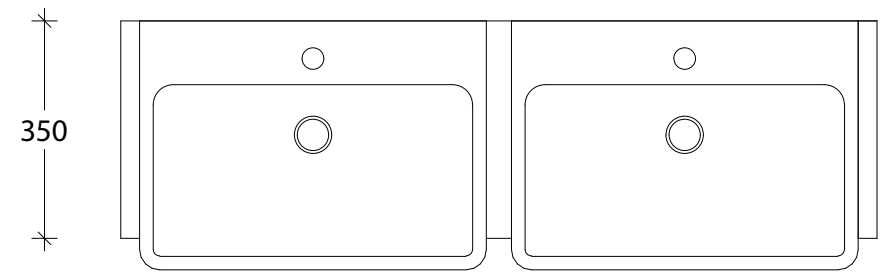

NAME:	EMSRTR1200WKD
SIZE:	1200
WK/WH:	WITH KICK
CONFIGURATION:	DOUBLE BOWL

-56-

PLEASE NOTE: Do not perform any plumbing rough in prior to taking delivery of your vanity, as all measurements are nominal and are subject to change. Measure exact locations from your vanity once it is on site.