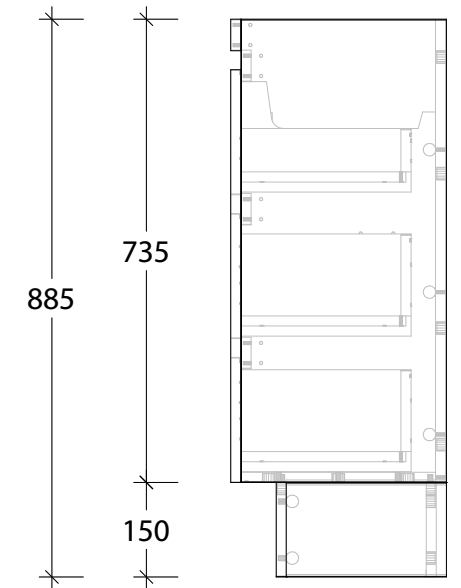

NAME:	EMSRTR1200WKD
SIZE:	1200
WK/WH:	WITH KICK
CONFIGURATION:	DOUBLE BOWL

-56-

PLEASE NOTE: Do not perform any plumbing rough in prior to taking delivery of your vanity, as all measurements are nominal and are subject to change. Measure exact locations from your vanity once it is on site.