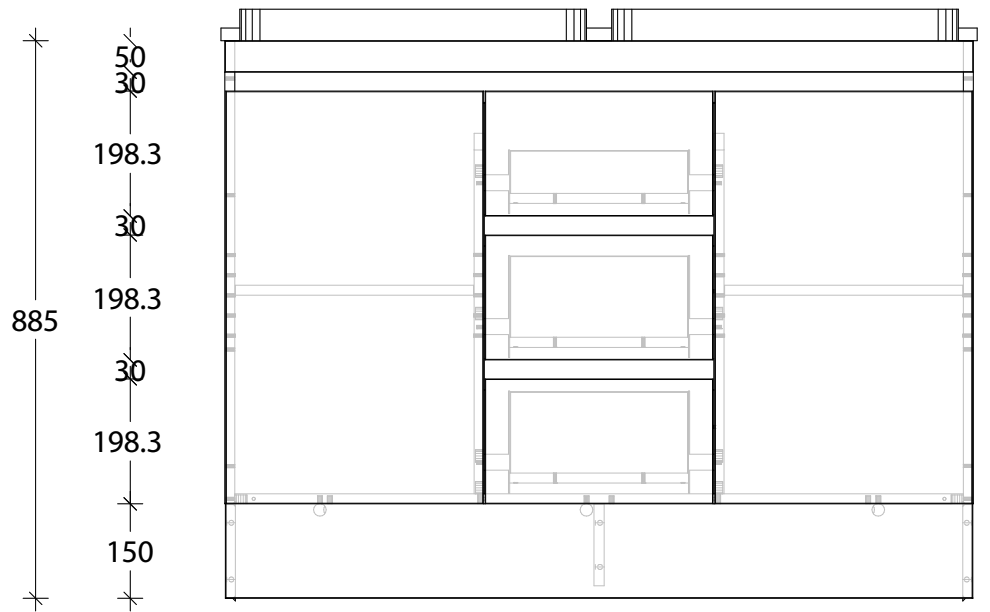

NAME:	EMSRTR1200WKD
SIZE:	1200
WK/WH:	WITH KICK
CONFIGURATION:	DOUBLE BOWL

-56-

PLEASE NOTE: Do not perform any plumbing rough in prior to taking delivery of your vanity, as all measurements are nominal and are subject to change. Measure exact locations from your vanity once it is on site.