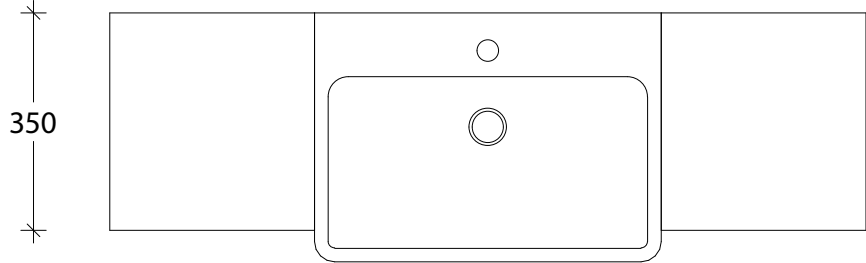

NAME:	EMSRTR1200WKC
SIZE:	1200
WK/WH:	WITH KICK
CONFIGURATION:	CENTRE BOWL

-56-

PLEASE NOTE: Do not perform any plumbing rough in prior to taking delivery of your vanity, as all measurements are nominal and are subject to change. Measure exact locations from your vanity once it is on site.