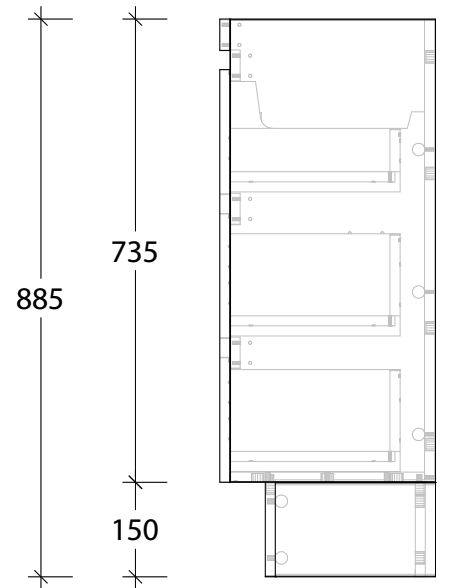

NAME:	EMSRTR1200WKC
SIZE:	1200
WK/WH:	WITH KICK
CONFIGURATION:	CENTRE BOWL

-56-

PLEASE NOTE: Do not perform any plumbing rough in prior to taking delivery of your vanity, as all measurements are nominal and are subject to change. Measure exact locations from your vanity once it is on site.