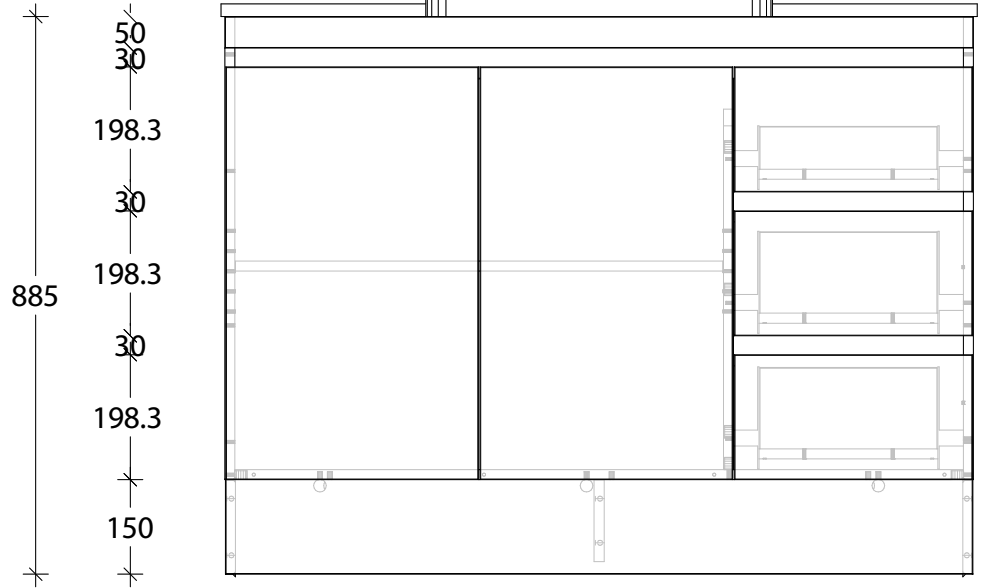

NAME:	EMSRTR1200WKC
SIZE:	1200
WK/WH:	WITH KICK
CONFIGURATION:	CENTRE BOWL

-56-

PLEASE NOTE: Do not perform any plumbing rough in prior to taking delivery of your vanity, as all measurements are nominal and are subject to change. Measure exact locations from your vanity once it is on site.