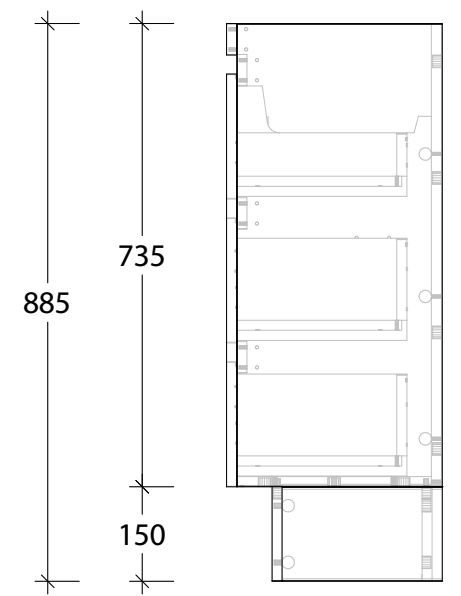

NAME:	EMSRTR0900WKL
SIZE:	900
WK/WH:	WITH KICK
CONFIGURATION:	LEFT BOWL

900

305 595

305

1.5 504.5 2.5 378 1.5

888

-56-

16.1 331

347.1

PLEASE NOTE: Do not perform any plumbing rough in prior to taking delivery of your vanity, as all measurements are nominal and are subject to change. Measure exact locations from your vanity once it is on site.