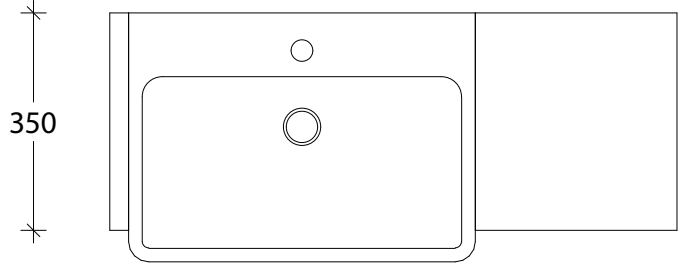

NAME:	EMSRTR0900WKL
SIZE:	900
WK/WH:	WITH KICK
CONFIGURATION:	LEFT BOWL

900

305 595

305

1.5 504.5 2.5 378 1.5

888

-56-

16.1 331