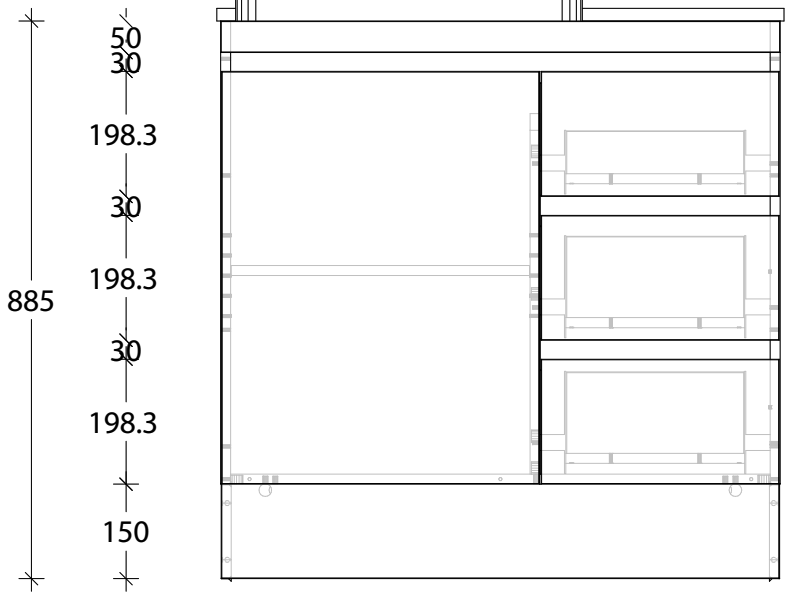

NAME:	EMSRTR0900WKL
SIZE:	900
WK/WH:	WITH KICK
CONFIGURATION:	LEFT BOWL

900

305 595

305

1.5 504.5 2.5 378 1.5

888

-56-

16.1 331