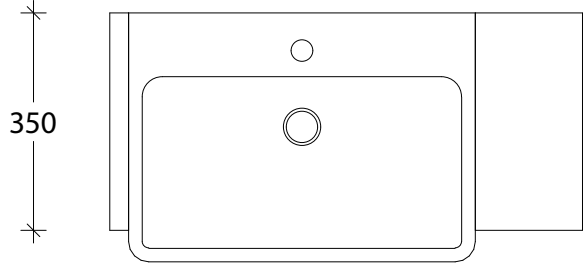

NAME:	EMSRTR0750WKL
SIZE:	750
WK/WH:	WITH KICK
CONFIGURATION:	LEFT BOWL

750

305 445

305

1.5 428.5 2.5 304 1.5

738

56

16.1 331