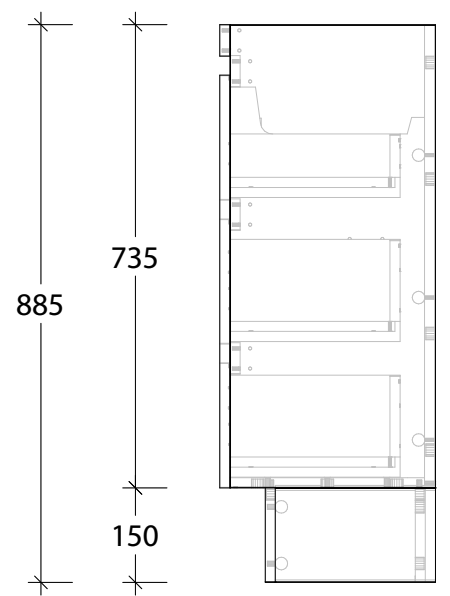

NAME:	EMSRTR0750WKL
SIZE:	750
WK/WH:	WITH KICK
CONFIGURATION:	LEFT BOWL

750

305 445

305

1.5 428.5 2.5 304 1.5

738

56

16.1 331

347.1

PLEASE NOTE: Do not perform any plumbing rough in prior to taking delivery of your vanity, as all measurements are nominal and are subject to change. Measure exact locations from your vanity once it is on site.