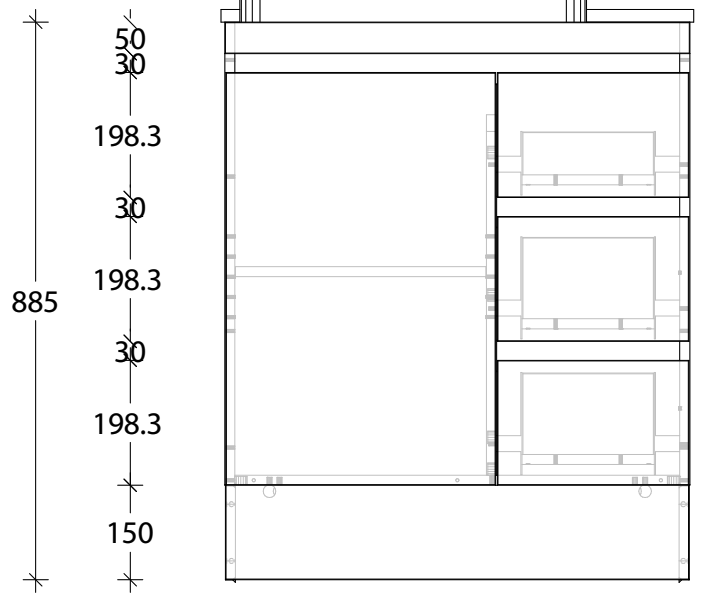

NAME:	EMSRTR0750WKL
SIZE:	750
WK/WH:	WITH KICK
CONFIGURATION:	LEFT BOWL

750

305 445

305

1.5 428.5 2.5 304 1.5

738

56

16.1 331