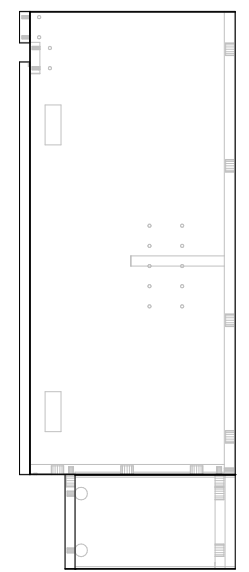

NAME:	EMSRTR0600WK
SIZE:	600
WK/WH:	WITH KICK
CONFIGURATION:	CENTRE BOWL

600

300 300

350

300

885
655
150
50
30

1.5 2.5 1.5
291.2 291.2

588

885
735
150

16.1
331

347.1

PLEASE NOTE: Do not perform any plumbing rough in prior to taking delivery of your vanity, as all measurements are nominal and are subject to change. Measure exact locations from your vanity once it is on site.