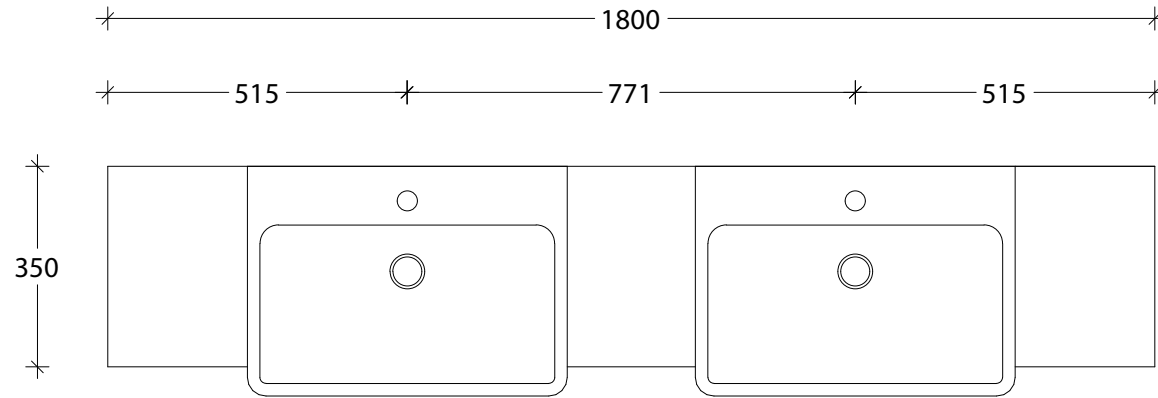

NAME:	EMSRTW1800WHD
SIZE:	1800
WK/WH:	WALL HUNG
CONFIGURATION:	DOUBLE BOWL

PLEASE NOTE: Do not perform any plumbing rough in prior to taking delivery of your vanity, as all measurements are nominal and are subject to change. Measure exact locations from your vanity once it is on site.