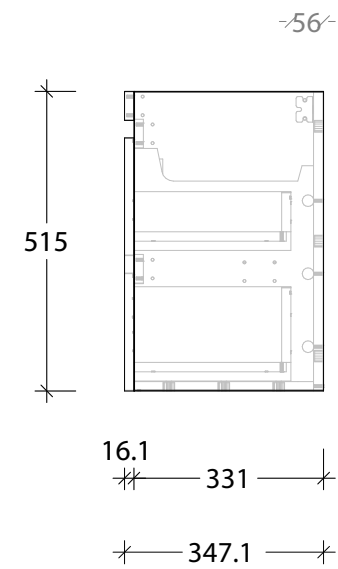

NAME:	EMSRTW1800WHD
SIZE:	1800
WK/WH:	WALL HUNG
CONFIGURATION:	DOUBLE BOWL

PLEASE NOTE: Do not perform any plumbing rough in prior to taking delivery of your vanity, as all measurements are nominal and are subject to change. Measure exact locations from your vanity once it is on site.