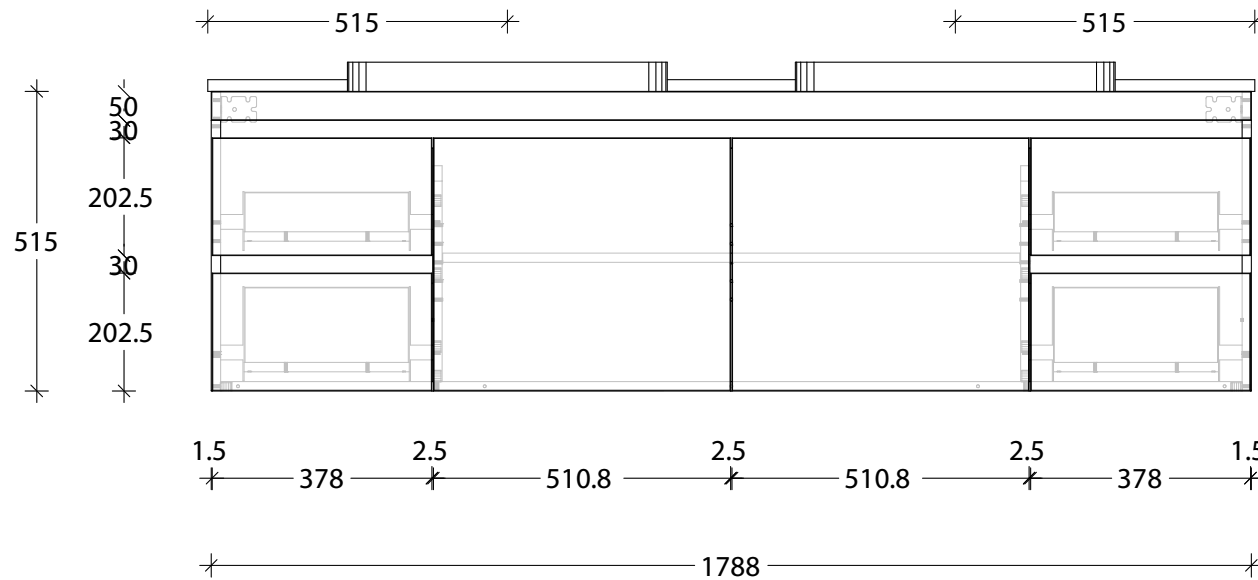

NAME:	EMSRTW1800WHD
SIZE:	1800
WK/WH:	WALL HUNG
CONFIGURATION:	DOUBLE BOWL

PLEASE NOTE: Do not perform any plumbing rough in prior to taking delivery of your vanity, as all measurements are nominal and are subject to change. Measure exact locations from your vanity once it is on site.