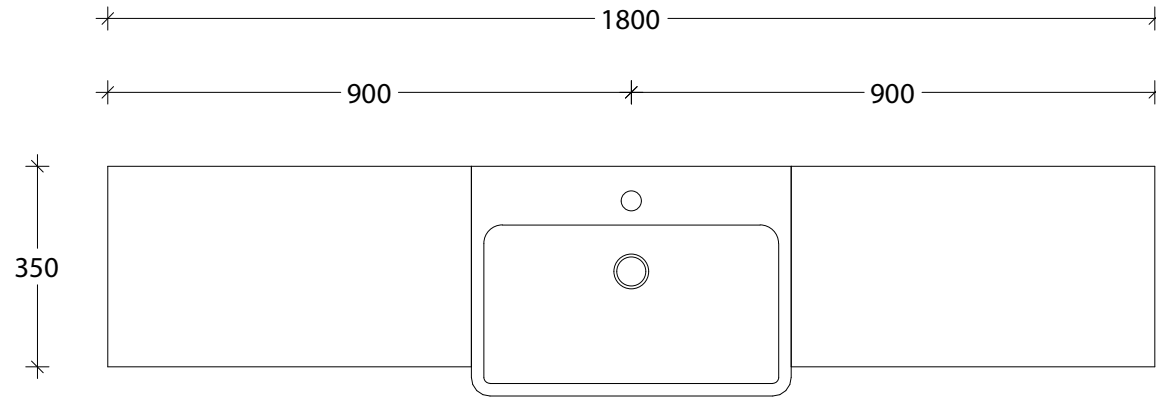

NAME:	EMSRTW1800WHC
SIZE:	1800
WK/WH:	WALL HUNG
CONFIGURATION:	CENTRE BOWL

PLEASE NOTE: Do not perform any plumbing rough in prior to taking delivery of your vanity, as all measurements are nominal and are subject to change. Measure exact locations from your vanity once it is on site.