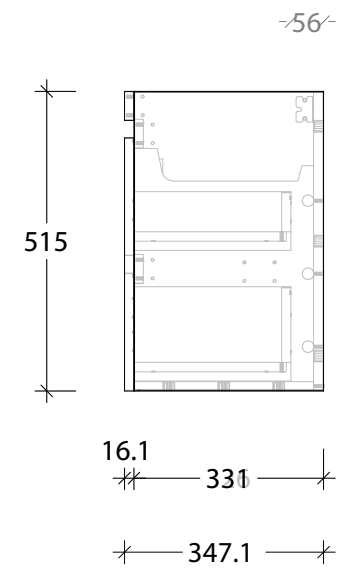

NAME:	EMSRTW1800WHC
SIZE:	1800
WK/WH:	WALL HUNG
CONFIGURATION:	CENTRE BOWL

PLEASE NOTE: Do not perform any plumbing rough in prior to taking delivery of your vanity, as all measurements are nominal and are subject to change. Measure exact locations from your vanity once it is on site.