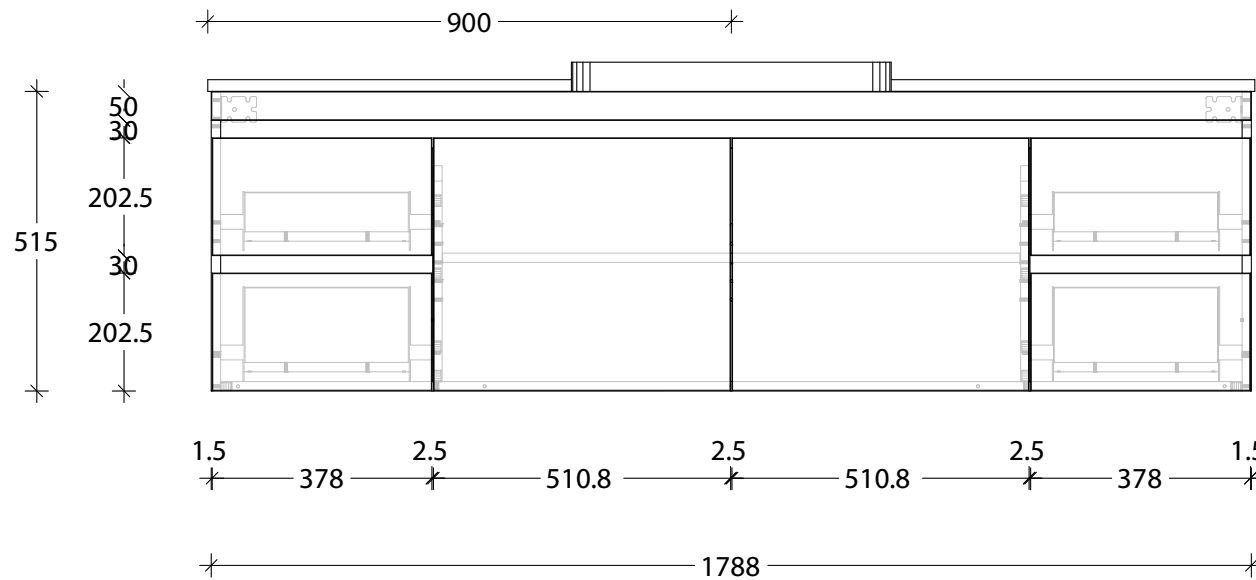

NAME:	EMSRTW1800WHC
SIZE:	1800
WK/WH:	WALL HUNG
CONFIGURATION:	CENTRE BOWL

PLEASE NOTE: Do not perform any plumbing rough in prior to taking delivery of your vanity, as all measurements are nominal and are subject to change. Measure exact locations from your vanity once it is on site.