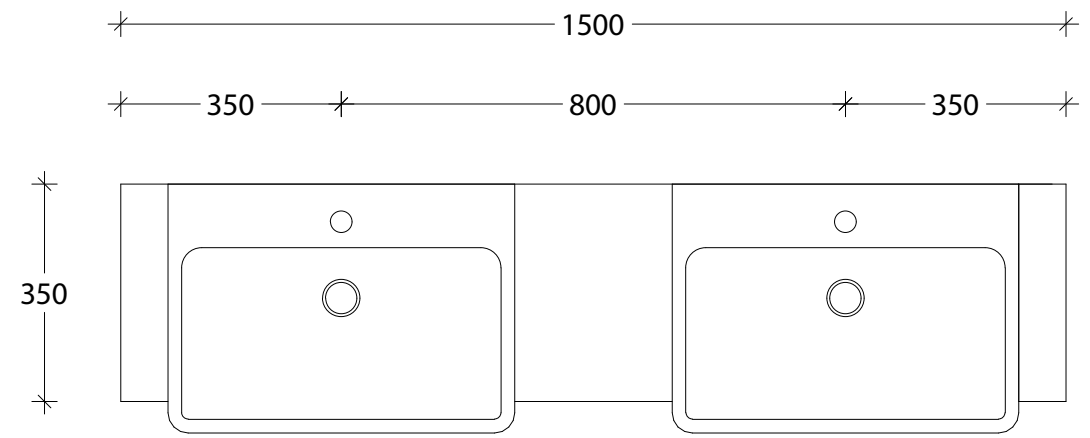

NAME:	EMSRTW1500WHD
SIZE:	1500
WK/WH:	WALL HUNG
CONFIGURATION:	DOUBLE BOWL

PLEASE NOTE: Do not perform any plumbing rough in prior to taking delivery of your vanity, as all measurements are nominal and are subject to change. Measure exact locations from your vanity once it is on site.