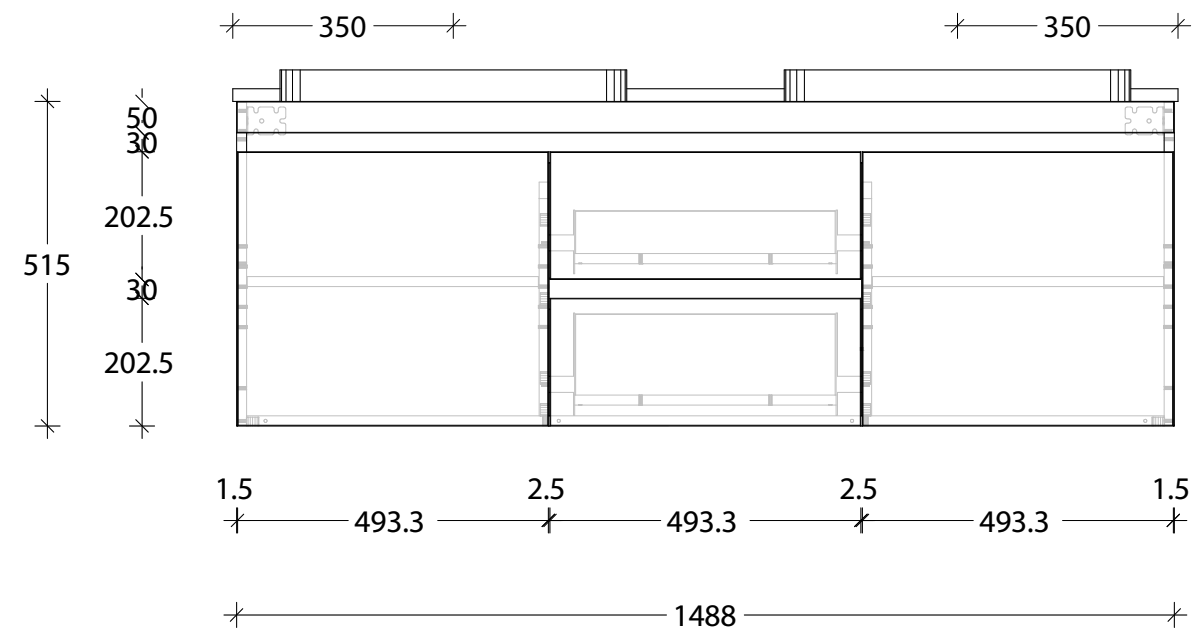

NAME:	EMSRTW1500WHD
SIZE:	1500
WK/WH:	WALL HUNG
CONFIGURATION:	DOUBLE BOWL

PLEASE NOTE: Do not perform any plumbing rough in prior to taking delivery of your vanity, as all measurements are nominal and are subject to change. Measure exact locations from your vanity once it is on site.