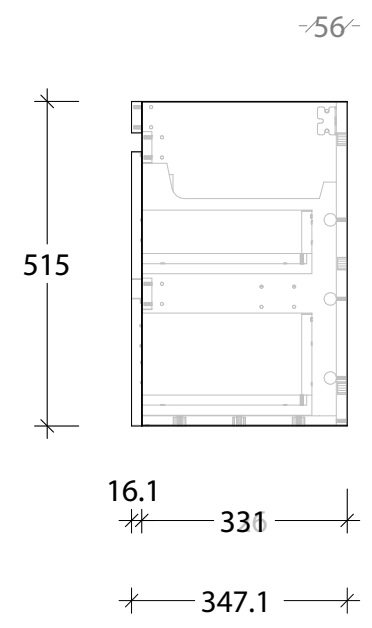

NAME:	EMSRTW1500WHD
SIZE:	1500
WK/WH:	WALL HUNG
CONFIGURATION:	DOUBLE BOWL

PLEASE NOTE: Do not perform any plumbing rough in prior to taking delivery of your vanity, as all measurements are nominal and are subject to change. Measure exact locations from your vanity once it is on site.