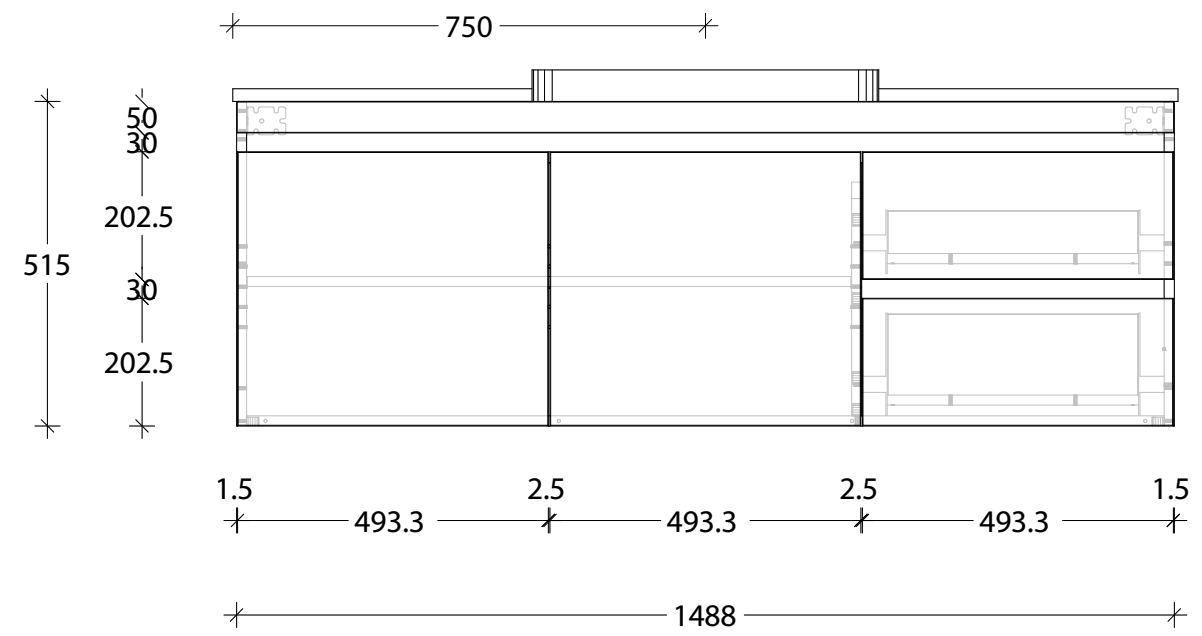

NAME:	EMSRTW1500WHC
SIZE:	1500
WK/WH:	WALL HUNG
CONFIGURATION:	CENTRE BOWL

PLEASE NOTE: Do not perform any plumbing rough in prior to taking delivery of your vanity, as all measurements are nominal and are subject to change. Measure exact locations from your vanity once it is on site.