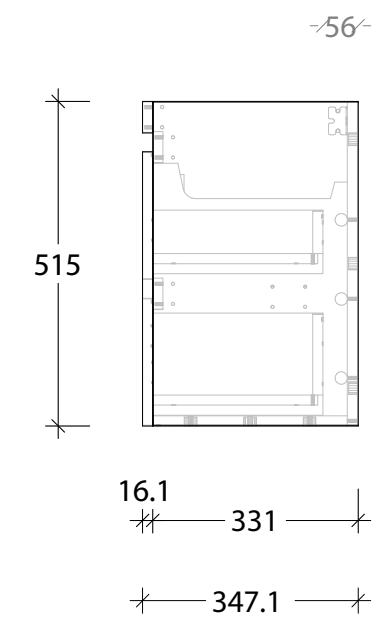

NAME:	EMSRTW1500WHC
SIZE:	1500
WK/WH:	WALL HUNG
CONFIGURATION:	CENTRE BOWL

PLEASE NOTE: Do not perform any plumbing rough in prior to taking delivery of your vanity, as all measurements are nominal and are subject to change. Measure exact locations from your vanity once it is on site.