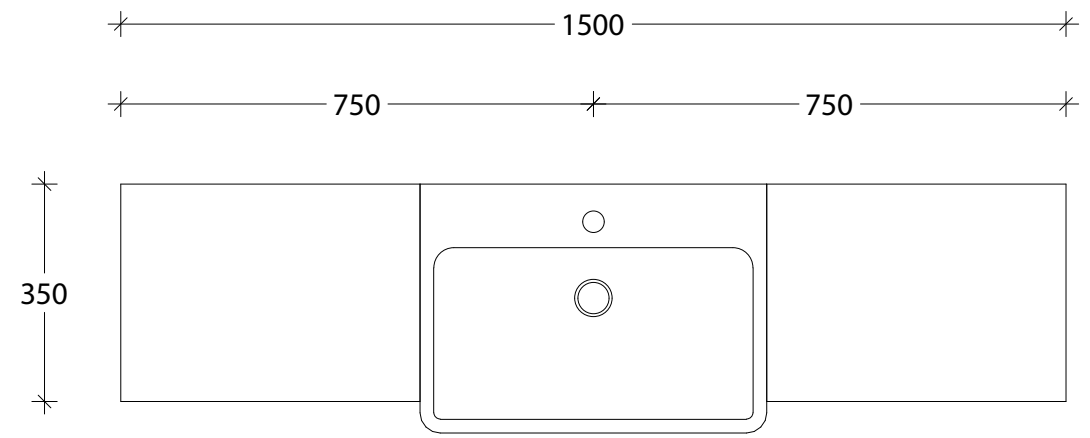

NAME:	EMSRTW1500WHC
SIZE:	1500
WK/WH:	WALL HUNG
CONFIGURATION:	CENTRE BOWL

PLEASE NOTE: Do not perform any plumbing rough in prior to taking delivery of your vanity, as all measurements are nominal and are subject to change. Measure exact locations from your vanity once it is on site.