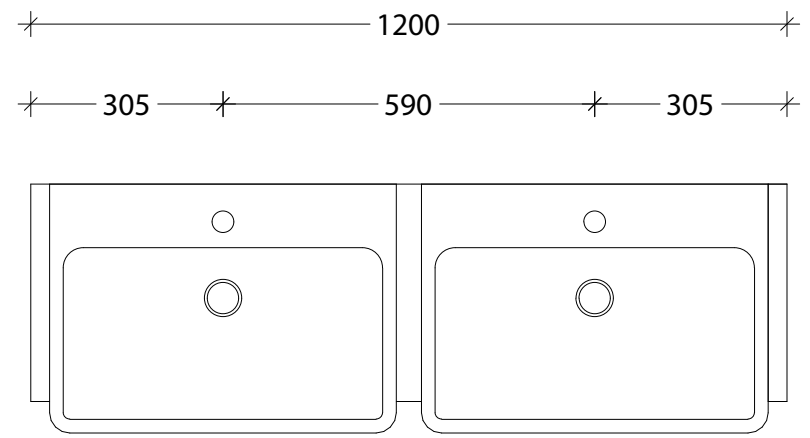

NAME:	EMSRTW1200WHD
SIZE:	1200
WK/WH:	WALL HUNG
CONFIGURATION:	DOUBLE BOWL

PLEASE NOTE: Do not perform any plumbing rough in prior to taking delivery of your vanity, as all measurements are nominal and are subject to change. Measure exact locations from your vanity once it is on site.