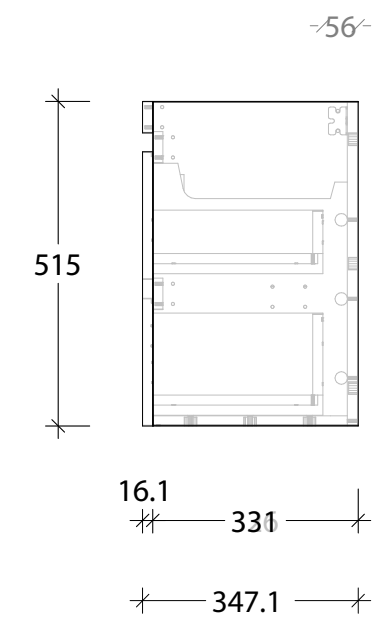

NAME:	EMSRTW1200WHD
SIZE:	1200
WK/WH:	WALL HUNG
CONFIGURATION:	DOUBLE BOWL

PLEASE NOTE: Do not perform any plumbing rough in prior to taking delivery of your vanity, as all measurements are nominal and are subject to change. Measure exact locations from your vanity once it is on site.