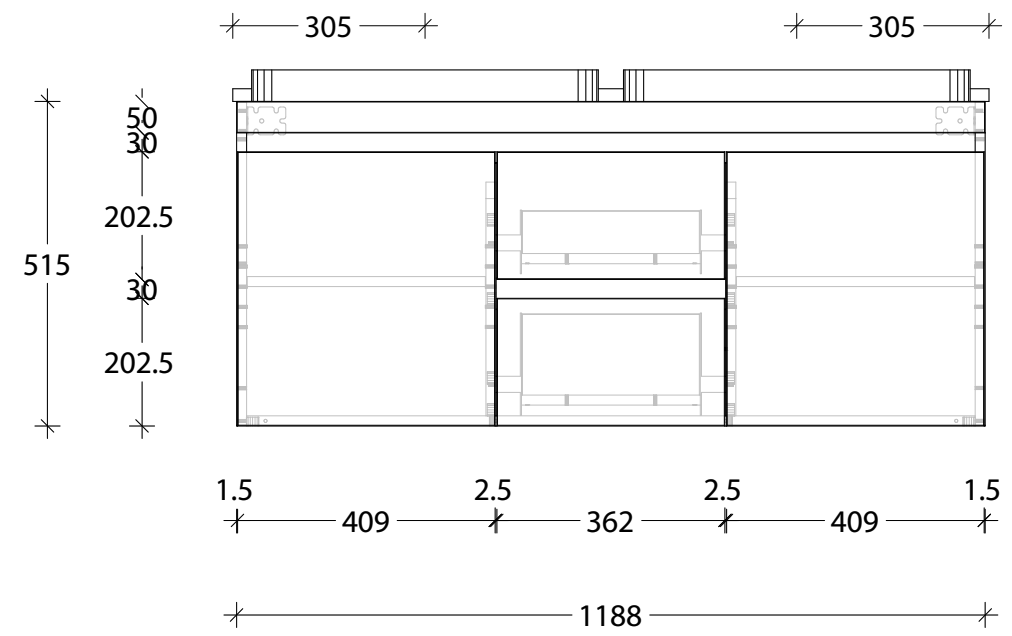

NAME:	EMSRTW1200WHD
SIZE:	1200
WK/WH:	WALL HUNG
CONFIGURATION:	DOUBLE BOWL

PLEASE NOTE: Do not perform any plumbing rough in prior to taking delivery of your vanity, as all measurements are nominal and are subject to change. Measure exact locations from your vanity once it is on site.