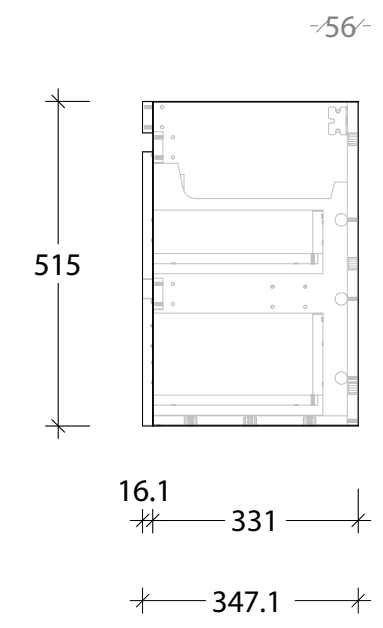

NAME:	EMSRTW1200WHC
SIZE:	1200
WK/WH:	WALL HUNG
CONFIGURATION:	CENTRE BOWL

PLEASE NOTE: Do not perform any plumbing rough in prior to taking delivery of your vanity, as all measurements are nominal and are subject to change. Measure exact locations from your vanity once it is on site.