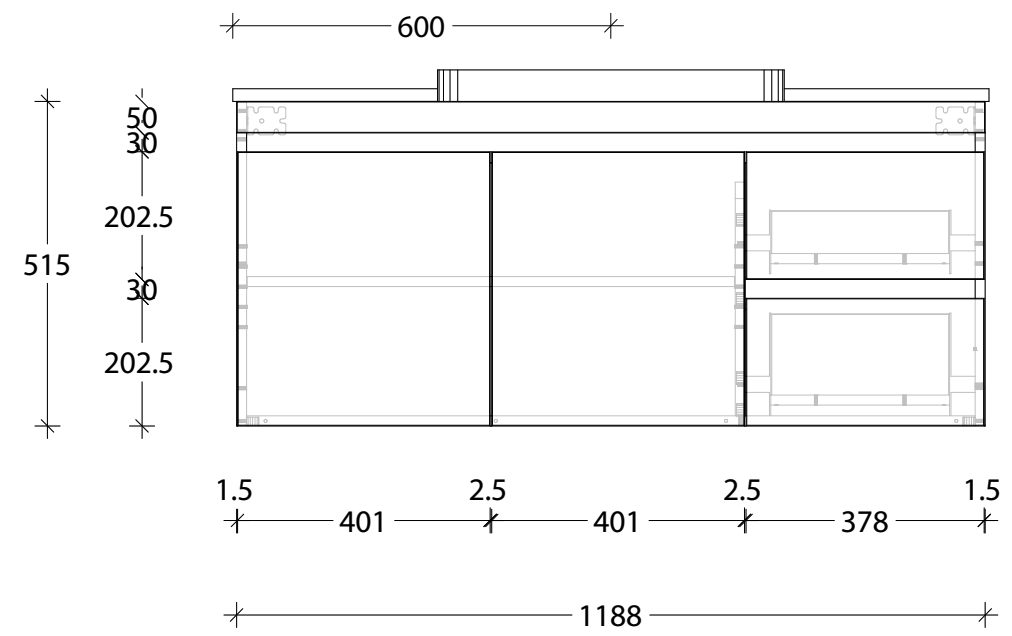

NAME:	EMSRTW1200WHC
SIZE:	1200
WK/WH:	WALL HUNG
CONFIGURATION:	CENTRE BOWL

PLEASE NOTE: Do not perform any plumbing rough in prior to taking delivery of your vanity, as all measurements are nominal and are subject to change. Measure exact locations from your vanity once it is on site.