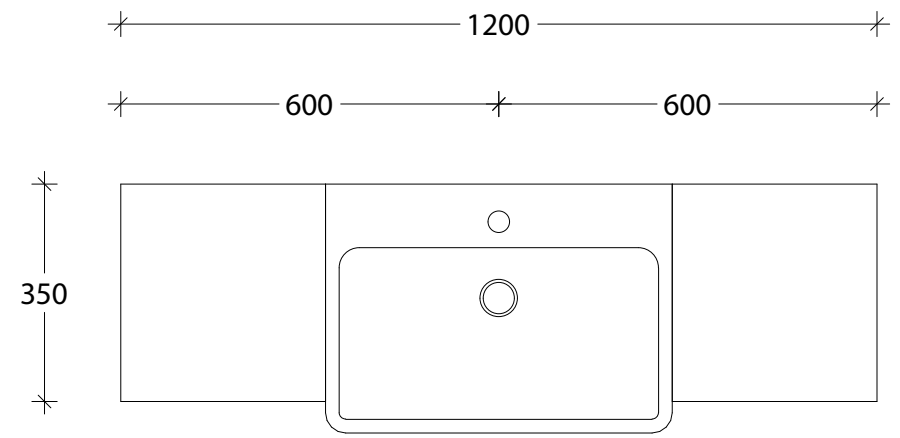

NAME:	EMSRTW1200WHC
SIZE:	1200
WK/WH:	WALL HUNG
CONFIGURATION:	CENTRE BOWL

PLEASE NOTE: Do not perform any plumbing rough in prior to taking delivery of your vanity, as all measurements are nominal and are subject to change. Measure exact locations from your vanity once it is on site.