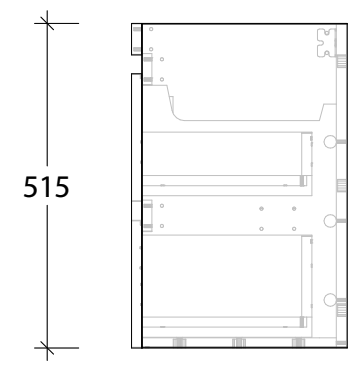

| | |
|----------------|---------------|
| NAME: | EMSRTW0900WHL |
| SIZE: | 900 |
| WK/WH: | WALL HUNG |
| CONFIGURATION: | LEFT BOWL |

900

305 595

305

515
50
30
202.5
30
202.5

1.5 504.5 2.5 378 1.5

888

-56-

16.1 331

347.1

PLEASE NOTE: Do not perform any plumbing rough in prior to taking delivery of your vanity, as all measurements are nominal and are subject to change. Measure exact locations from your vanity once it is on site.