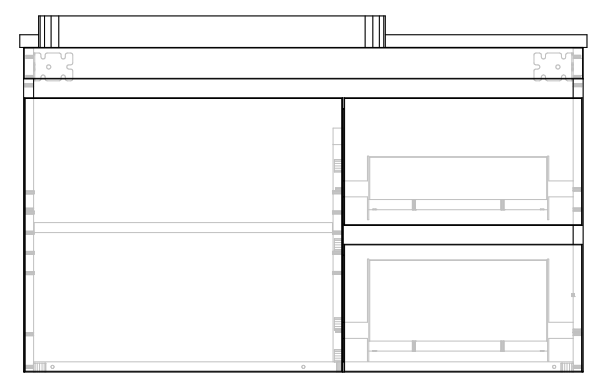

| | |
|----------------|---------------|
| NAME: | EMSRTW0900WHL |
| SIZE: | 900 |
| WK/WH: | WALL HUNG |
| CONFIGURATION: | LEFT BOWL |

900

305 595

305

515
50
30
202.5
30
202.5

1.5 504.5 2.5 378 1.5

888

-56-