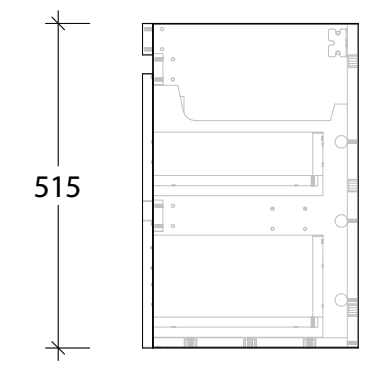

NAME:	EMSRTW0750WHL
SIZE:	750
WK/WH:	WALL HUNG
CONFIGURATION:	LEFT BOWL

750

305 445

305

515  
50  
30  
202.5  
30  
202.5

1.5 428.5 2.5 304 1.5

738

-56-

16.1 331

347.1

PLEASE NOTE: Do not perform any plumbing rough in prior to taking delivery of your vanity, as all measurements are nominal and are subject to change. Measure exact locations from your vanity once it is on site.