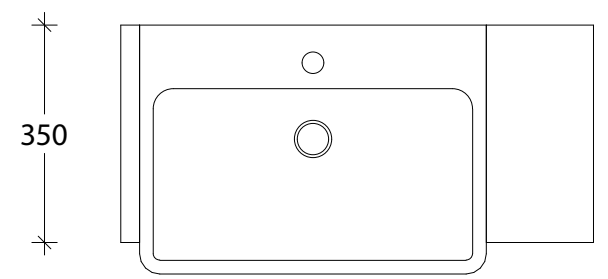

NAME:	EMSRTW0750WHL
SIZE:	750
WK/WH:	WALL HUNG
CONFIGURATION:	LEFT BOWL

750

305 445

305

515  
50  
30  
202.5  
30  
202.5

1.5 428.5 2.5 304 1.5

738

-56-