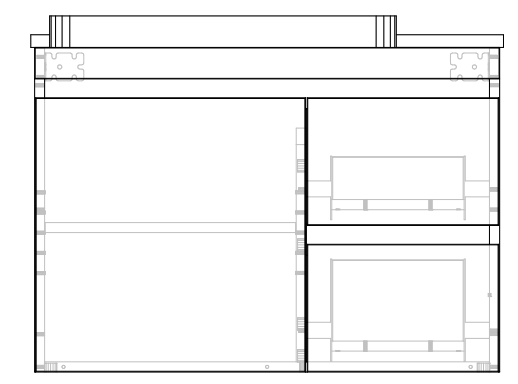

NAME:	EMSRTW0750WHL
SIZE:	750
WK/WH:	WALL HUNG
CONFIGURATION:	LEFT BOWL

750

305 445

305

515  
50  
30  
202.5  
30  
202.5

1.5 428.5 2.5 304 1.5

738

-56-