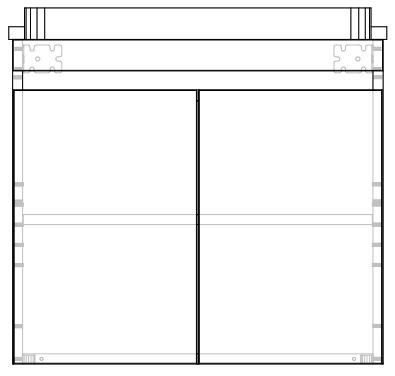

NAME:	EMSRTW0600WH
SIZE:	600
WK/WH:	WALL HUNG
CONFIGURATION:	CENTRE BOWL

600

300 300

300

515
435
50
30

1.5 2.5 1.5
291.2 291.2

588

16.1 331