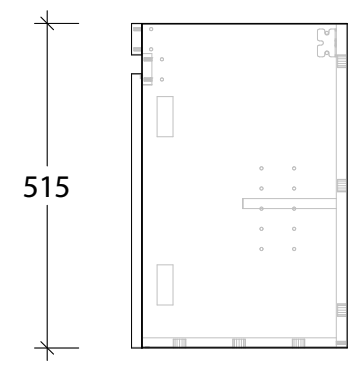

NAME:	EMSRTW0600WH
SIZE:	600
WK/WH:	WALL HUNG
CONFIGURATION:	CENTRE BOWL

600

300 300

300

515
435
50
30

1.5 2.5 1.5
291.2 291.2

588

16.1 331

347.1

PLEASE NOTE: Do not perform any plumbing rough in prior to taking delivery of your vanity, as all measurements are nominal and are subject to change. Measure exact locations from your vanity once it is on site.