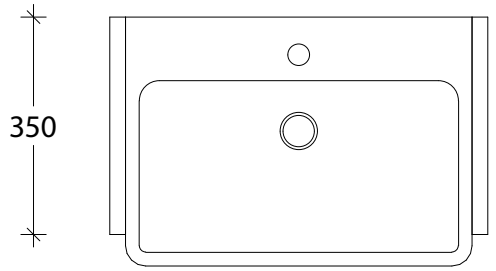

NAME:	EMSRTW0600WH
SIZE:	600
WK/WH:	WALL HUNG
CONFIGURATION:	CENTRE BOWL

600

300 300

300

515
435
50
30

1.5 2.5 1.5
291.2 291.2

588

16.1 331