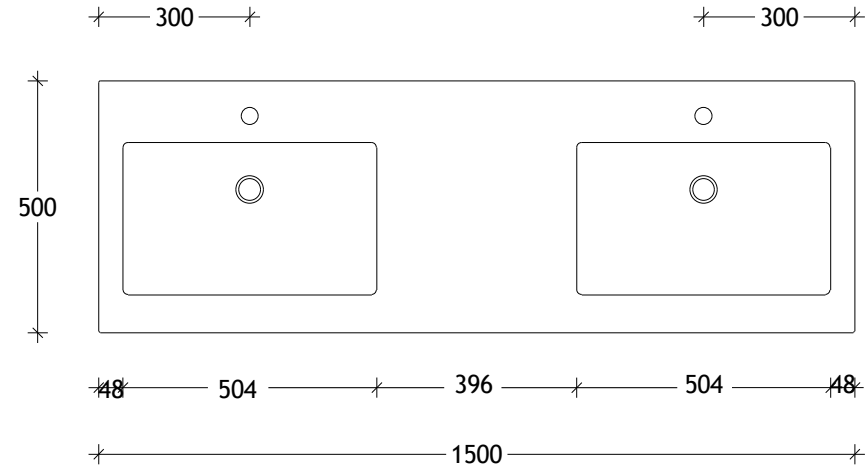

NAME:	SUA1500WHD
SIZE:	1500
WK/WH:	WALL HUNG
CONFIGURATION:	DOUBLE BOWL

PLEASE NOTE: Do not perform any plumbing rough in prior to taking delivery of your vanity, as all measurements are nominal and are subject to change. Measure exact locations from your vanity once it is on site.