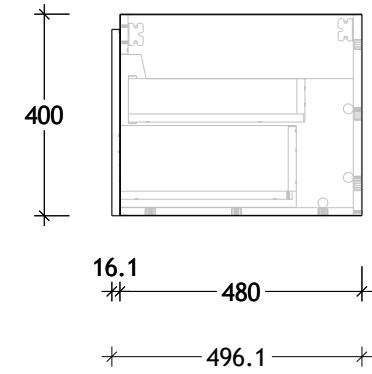

NAME:	SUA1500WHD
SIZE:	1500
WK/WH:	WALL HUNG
CONFIGURATION:	DOUBLE BOWL

PLEASE NOTE: Do not perform any plumbing rough in prior to taking delivery of your vanity, as all measurements are nominal and are subject to change. Measure exact locations from your vanity once it is on site.