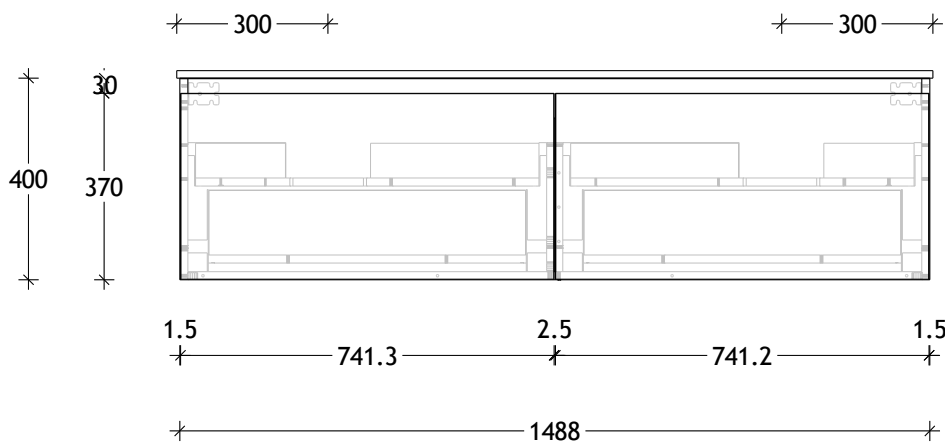

NAME:	SUA1500WHD
SIZE:	1500
WK/WH:	WALL HUNG
CONFIGURATION:	DOUBLE BOWL

PLEASE NOTE: Do not perform any plumbing rough in prior to taking delivery of your vanity, as all measurements are nominal and are subject to change. Measure exact locations from your vanity once it is on site.