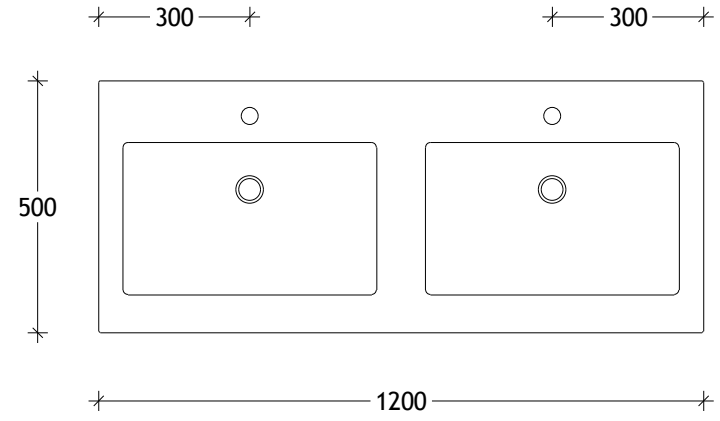

NAME:	SUA1200WHD
SIZE:	1200
WK/WH:	WALL HUNG
CONFIGURATION:	DOUBLE BOWL

PLEASE NOTE: Do not perform any plumbing rough in prior to taking delivery of your vanity, as all measurements are nominal and are subject to change. Measure exact locations from your vanity once it is on site.