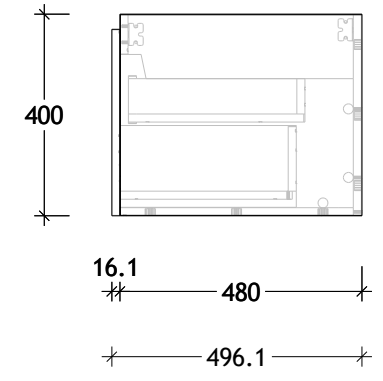

NAME:	SUA1200WHD
SIZE:	1200
WK/WH:	WALL HUNG
CONFIGURATION:	DOUBLE BOWL

PLEASE NOTE: Do not perform any plumbing rough in prior to taking delivery of your vanity, as all measurements are nominal and are subject to change. Measure exact locations from your vanity once it is on site.