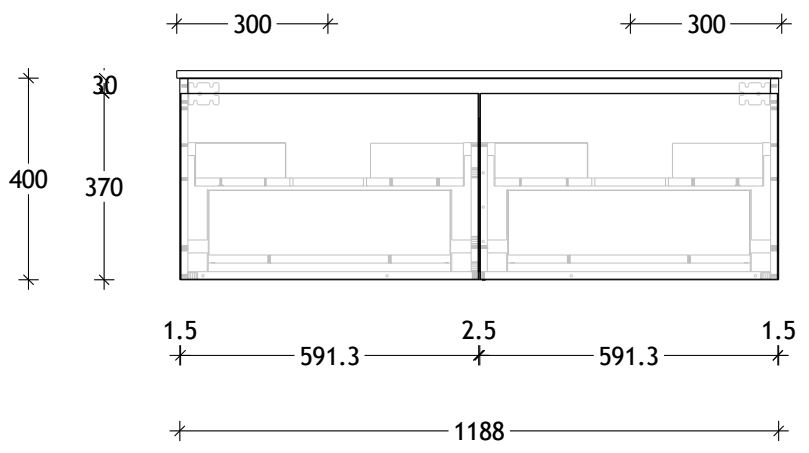

NAME:	SUA1200WHD
SIZE:	1200
WK/WH:	WALL HUNG
CONFIGURATION:	DOUBLE BOWL

PLEASE NOTE: Do not perform any plumbing rough in prior to taking delivery of your vanity, as all measurements are nominal and are subject to change. Measure exact locations from your vanity once it is on site.