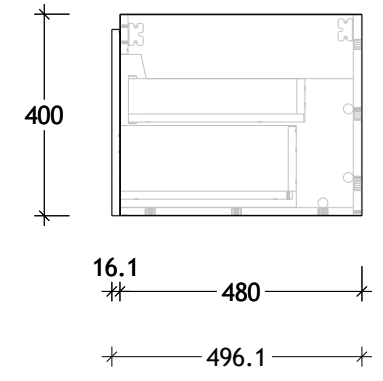

NAME:	SUA1200WHC
SIZE:	1200
WK/WH:	WALL HUNG
CONFIGURATION:	CENTRE BOWL

PLEASE NOTE: Do not perform any plumbing rough in prior to taking delivery of your vanity, as all measurements are nominal and are subject to change. Measure exact locations from your vanity once it is on site.