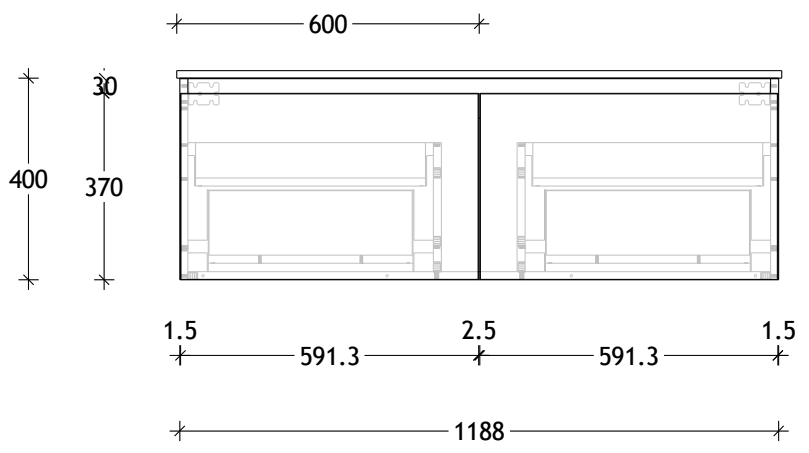

NAME:	SUA1200WHC
SIZE:	1200
WK/WH:	WALL HUNG
CONFIGURATION:	CENTRE BOWL

PLEASE NOTE: Do not perform any plumbing rough in prior to taking delivery of your vanity, as all measurements are nominal and are subject to change. Measure exact locations from your vanity once it is on site.