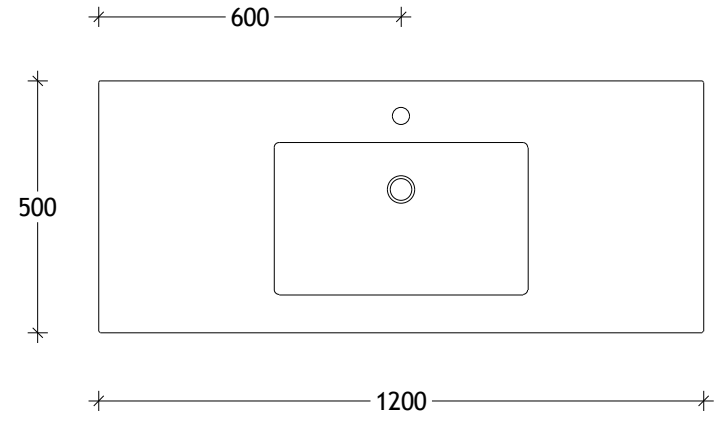

NAME:	SUA1200WHC
SIZE:	1200
WK/WH:	WALL HUNG
CONFIGURATION:	CENTRE BOWL

PLEASE NOTE: Do not perform any plumbing rough in prior to taking delivery of your vanity, as all measurements are nominal and are subject to change. Measure exact locations from your vanity once it is on site.