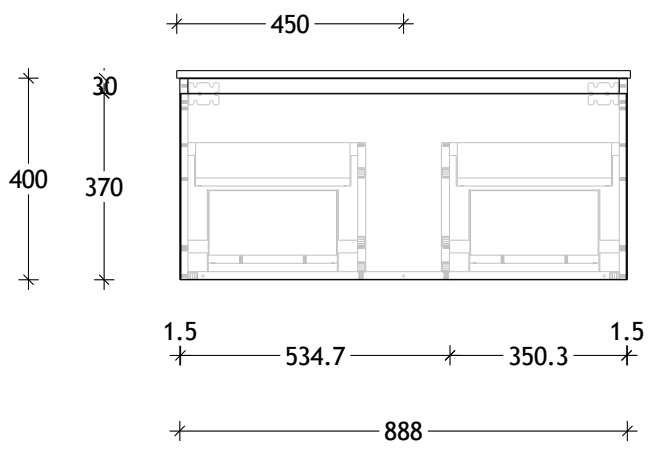

NAME:	SUA0900WHC
SIZE:	900
WK/WH:	WALL HUNG
CONFIGURATION:	CENTRE BOWL

PLEASE NOTE: Do not perform any plumbing rough in prior to taking delivery of your vanity, as all measurements are nominal and are subject to change. Measure exact locations from your vanity once it is on site.