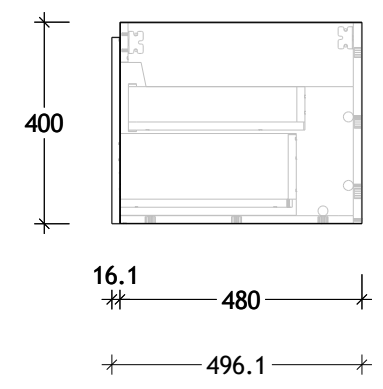

NAME:	SUA0900WHC
SIZE:	900
WK/WH:	WALL HUNG
CONFIGURATION:	CENTRE BOWL

PLEASE NOTE: Do not perform any plumbing rough in prior to taking delivery of your vanity, as all measurements are nominal and are subject to change. Measure exact locations from your vanity once it is on site.