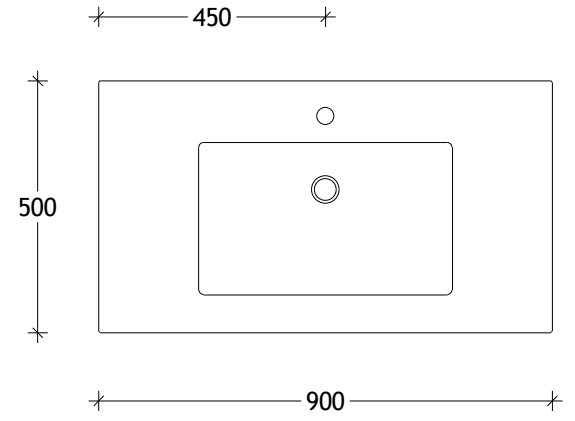

NAME:	SUA0900WHC
SIZE:	900
WK/WH:	WALL HUNG
CONFIGURATION:	CENTRE BOWL

PLEASE NOTE: Do not perform any plumbing rough in prior to taking delivery of your vanity, as all measurements are nominal and are subject to change. Measure exact locations from your vanity once it is on site.