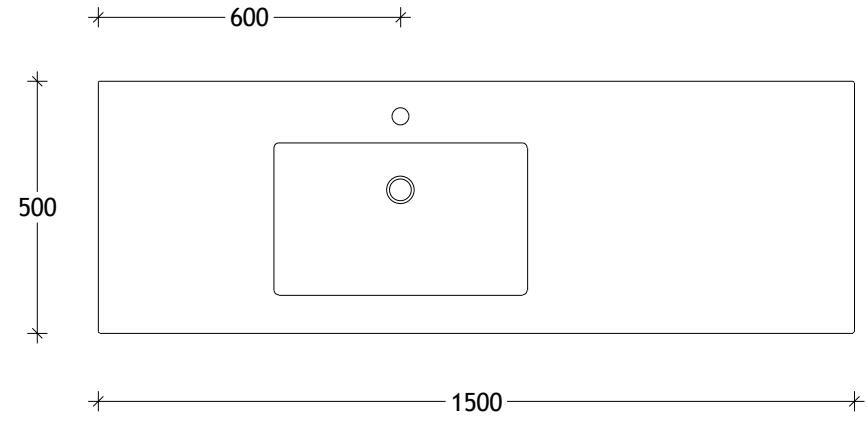

NAME:	SUTR1500WKL
SIZE:	1500
WK/WH:	WITH KICK
CONFIGURATION:	LEFT BOWL

PLEASE NOTE: Do not perform any plumbing rough in prior to taking delivery of your vanity, as all measurements are nominal and are subject to change. Measure exact locations from your vanity once it is on site.