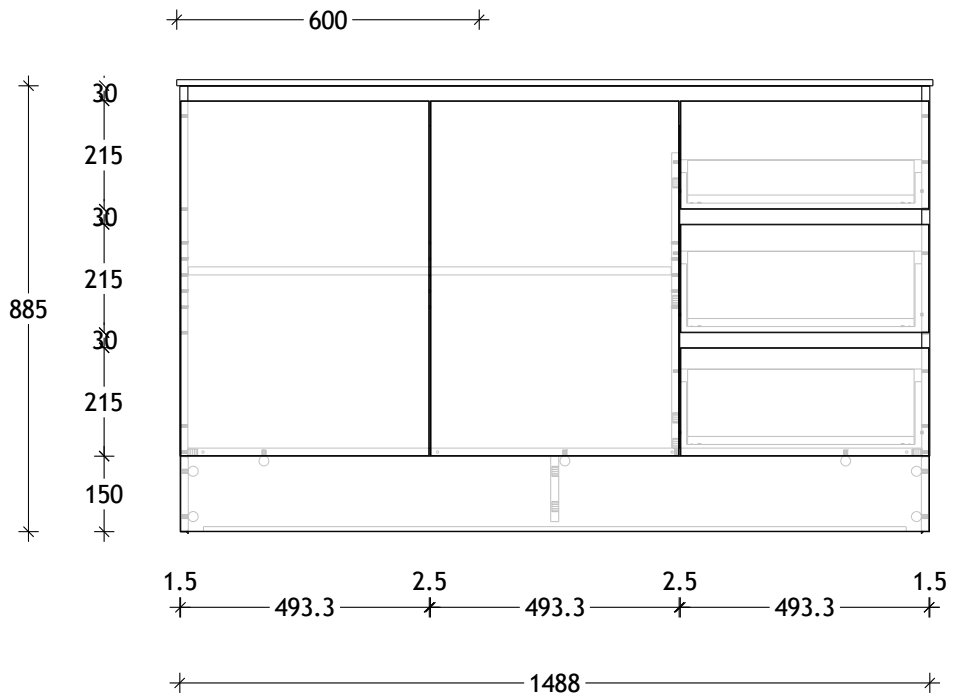

NAME:	SUTR1500WKL
SIZE:	1500
WK/WH:	WITH KICK
CONFIGURATION:	LEFT BOWL

PLEASE NOTE: Do not perform any plumbing rough in prior to taking delivery of your vanity, as all measurements are nominal and are subject to change. Measure exact locations from your vanity once it is on site.