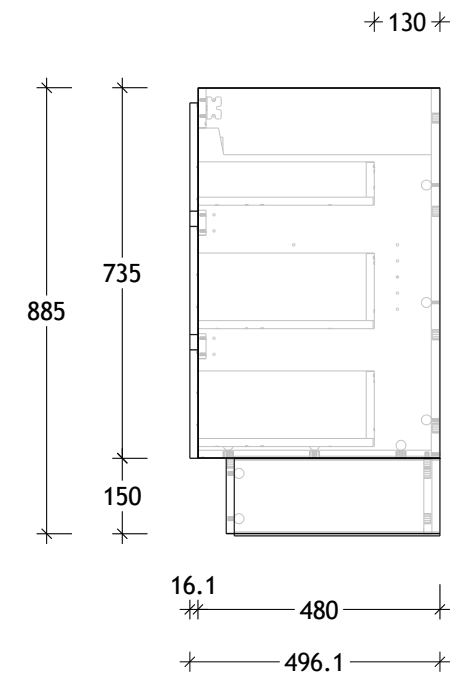

NAME:	SUTR1500WKL
SIZE:	1500
WK/WH:	WITH KICK
CONFIGURATION:	LEFT BOWL

PLEASE NOTE: Do not perform any plumbing rough in prior to taking delivery of your vanity, as all measurements are nominal and are subject to change. Measure exact locations from your vanity once it is on site.