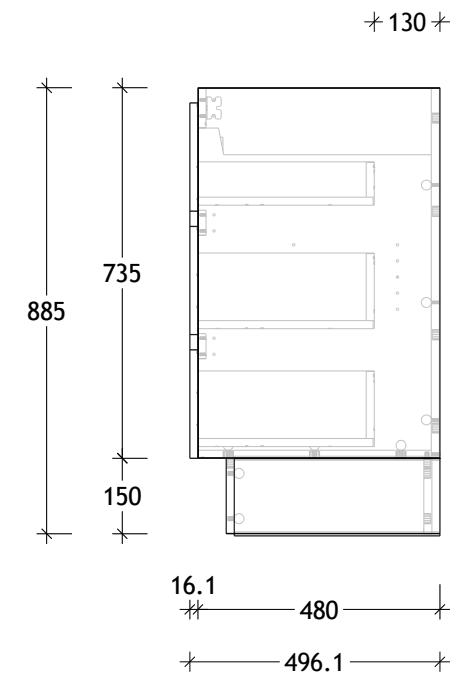

NAME:	SUTR1500WKD
SIZE:	1500
WK/WH:	WITH KICK
CONFIGURATION:	DOUBLE BOWL

PLEASE NOTE: Do not perform any plumbing rough in prior to taking delivery of your vanity, as all measurements are nominal and are subject to change. Measure exact locations from your vanity once it is on site.