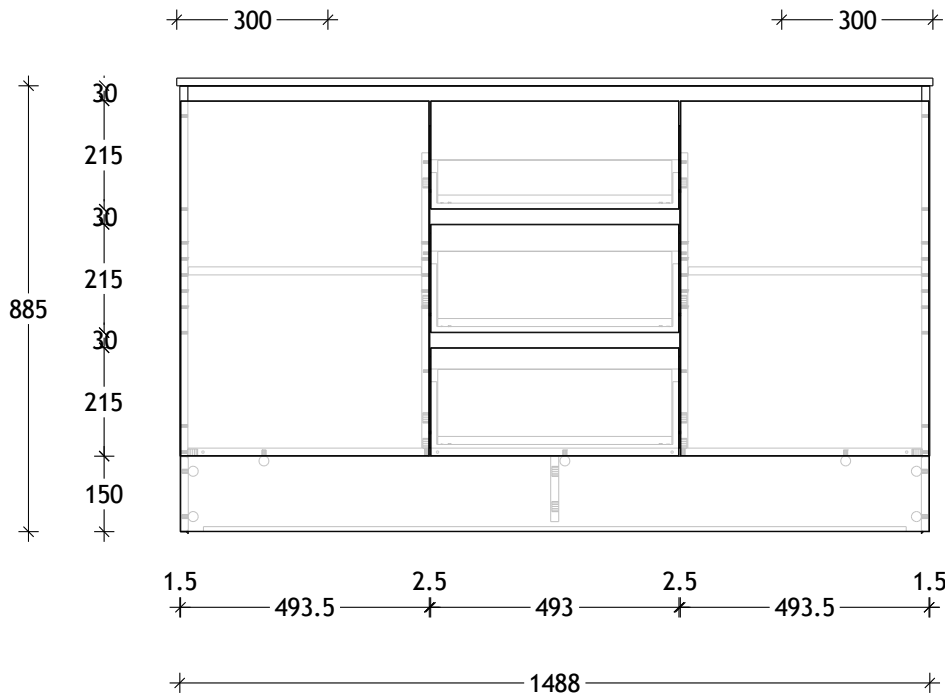

NAME:	SUTR1500WKD
SIZE:	1500
WK/WH:	WITH KICK
CONFIGURATION:	DOUBLE BOWL

PLEASE NOTE: Do not perform any plumbing rough in prior to taking delivery of your vanity, as all measurements are nominal and are subject to change. Measure exact locations from your vanity once it is on site.