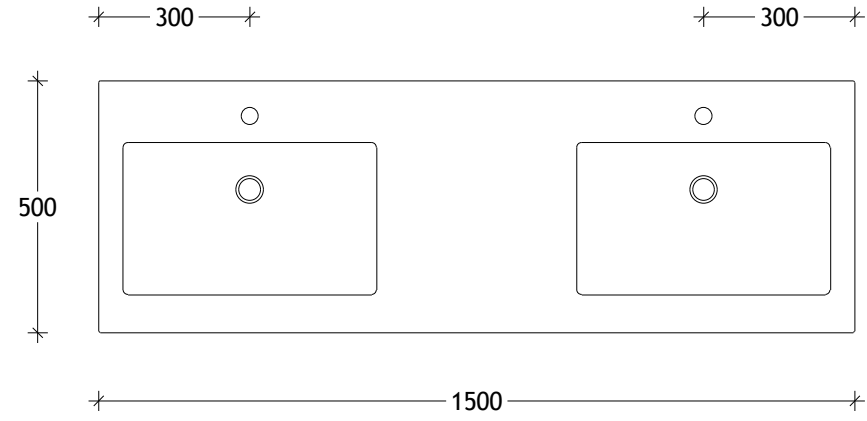

NAME:	SUTR1500WKD
SIZE:	1500
WK/WH:	WITH KICK
CONFIGURATION:	DOUBLE BOWL

PLEASE NOTE: Do not perform any plumbing rough in prior to taking delivery of your vanity, as all measurements are nominal and are subject to change. Measure exact locations from your vanity once it is on site.