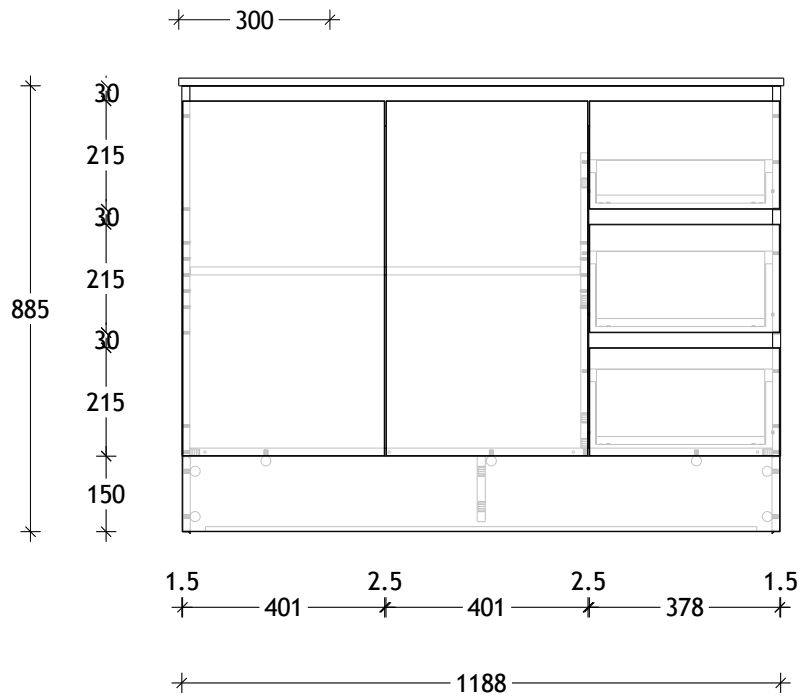

NAME:	SUTR1200WKL
SIZE:	1200
WK/WH:	WITH KICK
CONFIGURATION:	LEFT BOWL

PLEASE NOTE: Do not perform any plumbing rough in prior to taking delivery of your vanity, as all measurements are nominal and are subject to change. Measure exact locations from your vanity once it is on site.