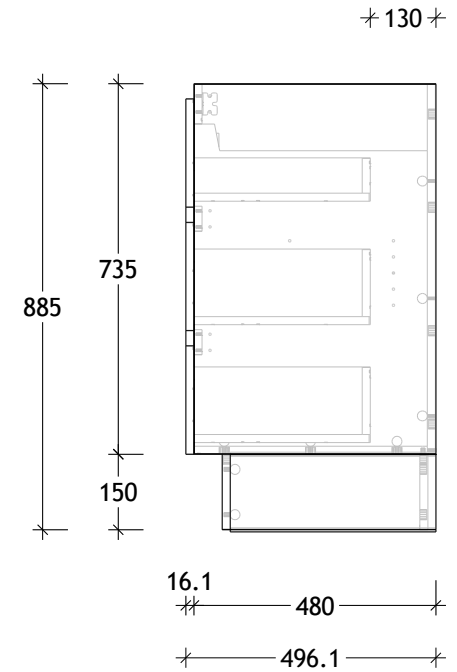

NAME:	SUTR1200WKL
SIZE:	1200
WK/WH:	WITH KICK
CONFIGURATION:	LEFT BOWL

PLEASE NOTE: Do not perform any plumbing rough in prior to taking delivery of your vanity, as all measurements are nominal and are subject to change. Measure exact locations from your vanity once it is on site.