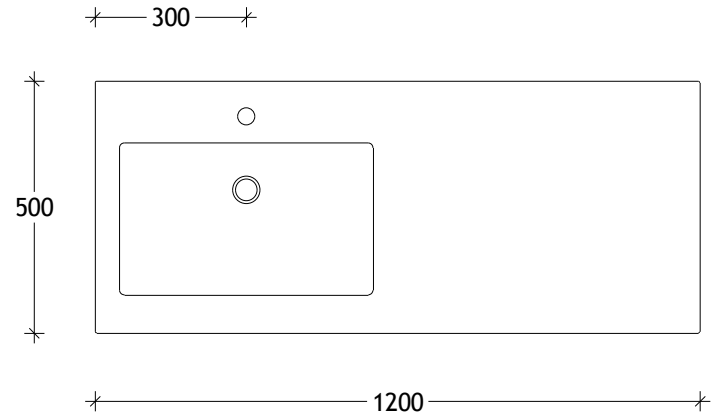

NAME:	SUTR1200WKL
SIZE:	1200
WK/WH:	WITH KICK
CONFIGURATION:	LEFT BOWL

PLEASE NOTE: Do not perform any plumbing rough in prior to taking delivery of your vanity, as all measurements are nominal and are subject to change. Measure exact locations from your vanity once it is on site.