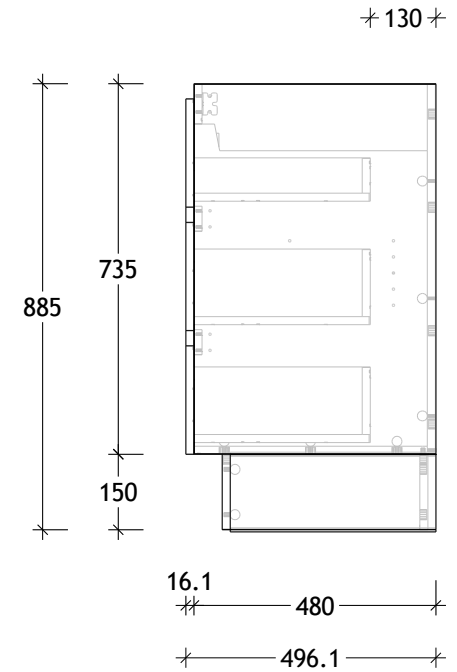

NAME:	SUTR1200WKD
SIZE:	1200
WK/WH:	WITH KICK
CONFIGURATION:	DOUBLE BOWL

PLEASE NOTE: Do not perform any plumbing rough in prior to taking delivery of your vanity, as all measurements are nominal and are subject to change. Measure exact locations from your vanity once it is on site.