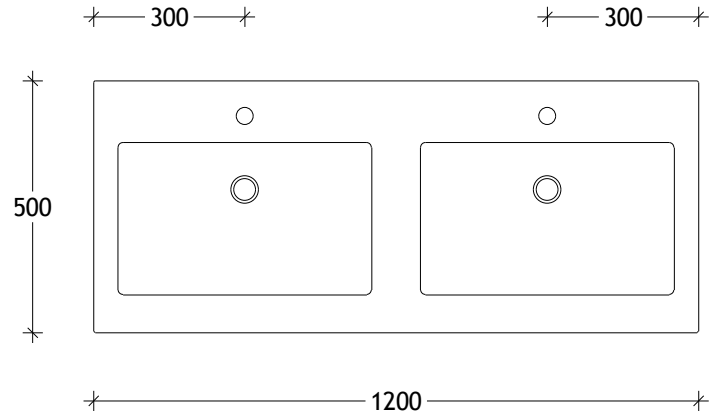

NAME:	SUTR1200WKD
SIZE:	1200
WK/WH:	WITH KICK
CONFIGURATION:	DOUBLE BOWL

PLEASE NOTE: Do not perform any plumbing rough in prior to taking delivery of your vanity, as all measurements are nominal and are subject to change. Measure exact locations from your vanity once it is on site.