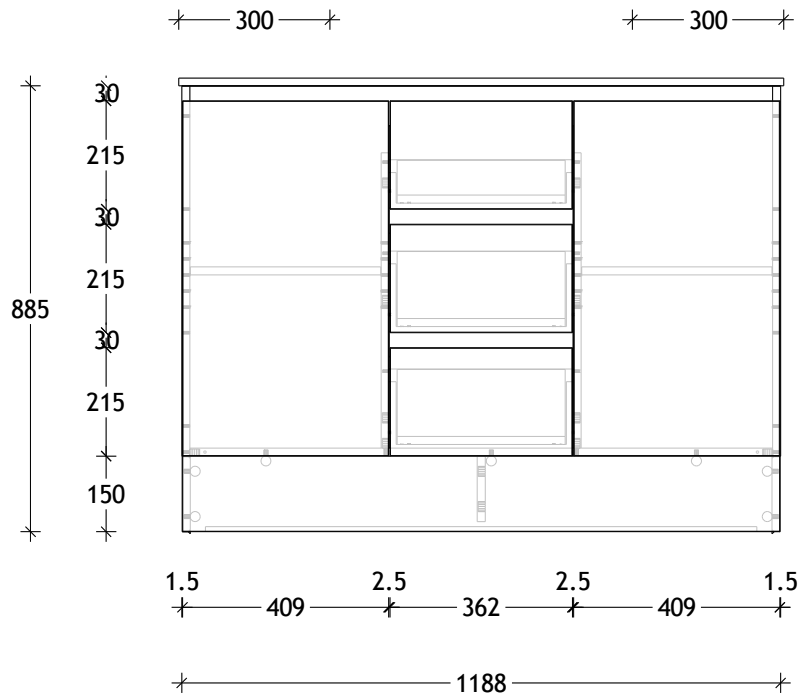

NAME:	SUTR1200WKD
SIZE:	1200
WK/WH:	WITH KICK
CONFIGURATION:	DOUBLE BOWL

PLEASE NOTE: Do not perform any plumbing rough in prior to taking delivery of your vanity, as all measurements are nominal and are subject to change. Measure exact locations from your vanity once it is on site.