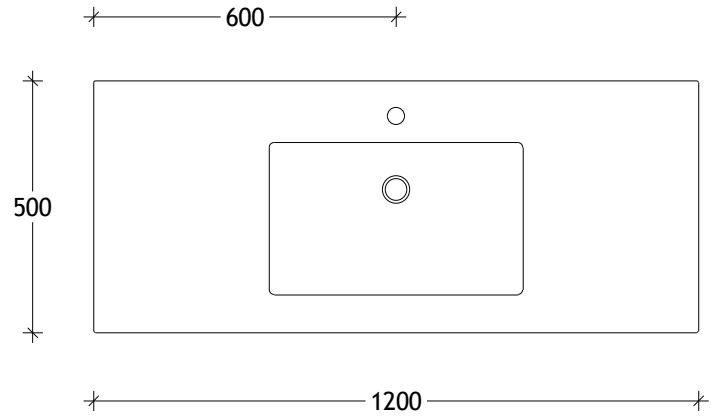

NAME:	SUTR1200WKC
SIZE:	1200
WK/WH:	WITH KICK
CONFIGURATION:	CENTRE BOWL

PLEASE NOTE: Do not perform any plumbing rough in prior to taking delivery of your vanity, as all measurements are nominal and are subject to change. Measure exact locations from your vanity once it is on site.