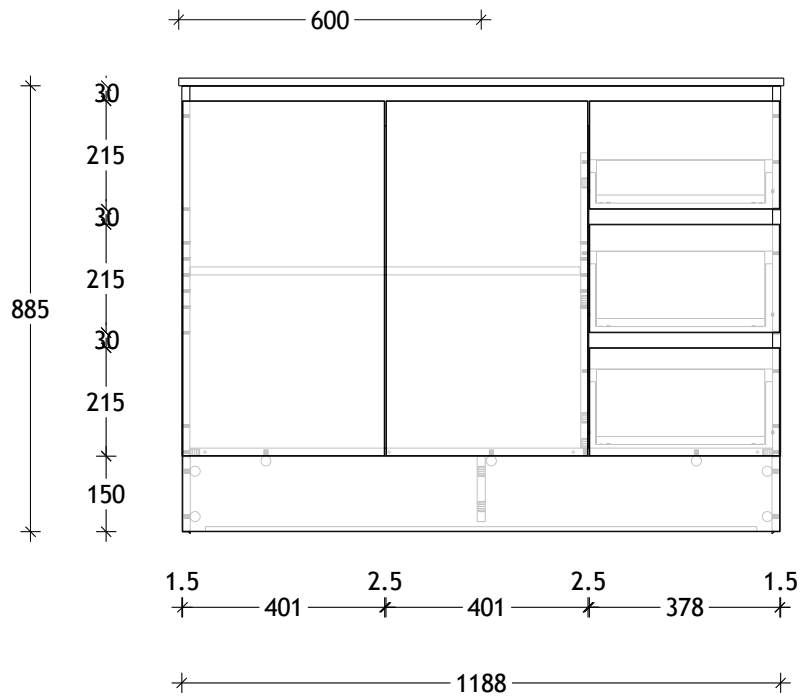

NAME:	SUTR1200WKC
SIZE:	1200
WK/WH:	WITH KICK
CONFIGURATION:	CENTRE BOWL

PLEASE NOTE: Do not perform any plumbing rough in prior to taking delivery of your vanity, as all measurements are nominal and are subject to change. Measure exact locations from your vanity once it is on site.