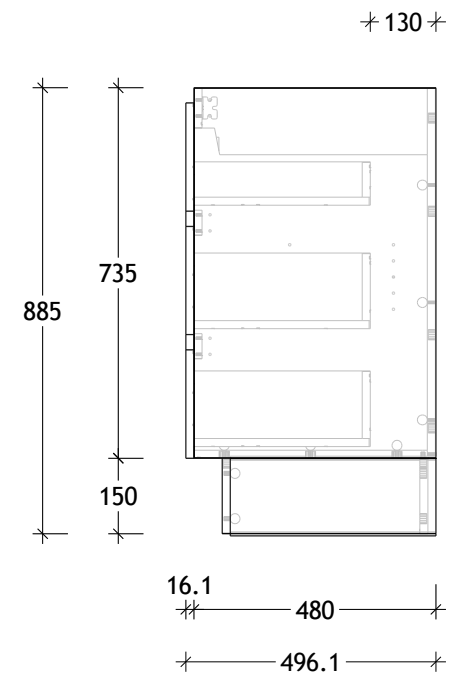

NAME:	SUTR1200WKC
SIZE:	1200
WK/WH:	WITH KICK
CONFIGURATION:	CENTRE BOWL

PLEASE NOTE: Do not perform any plumbing rough in prior to taking delivery of your vanity, as all measurements are nominal and are subject to change. Measure exact locations from your vanity once it is on site.