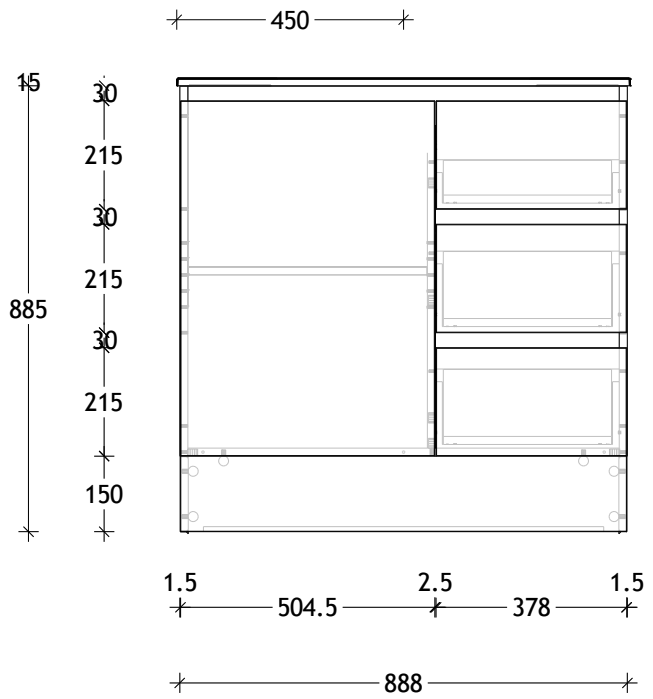

NAME:	SUTR0900WKC
SIZE:	900
WK/WH:	WITH KICK
CONFIGURATION:	CENTRE BOWL

PLEASE NOTE: Do not perform any plumbing rough in prior to taking delivery of your vanity, as all measurements are nominal and are subject to change. Measure exact locations from your vanity once it is on site.