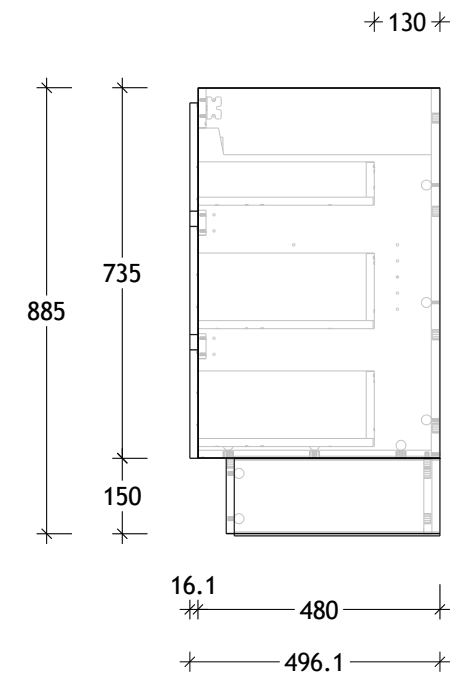

NAME:	SUTR0900WKC
SIZE:	900
WK/WH:	WITH KICK
CONFIGURATION:	CENTRE BOWL

PLEASE NOTE: Do not perform any plumbing rough in prior to taking delivery of your vanity, as all measurements are nominal and are subject to change. Measure exact locations from your vanity once it is on site.