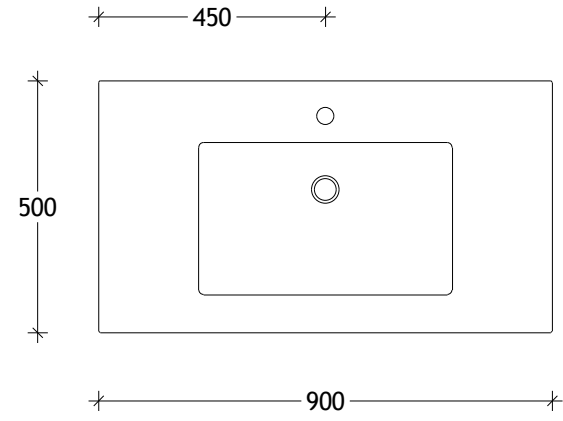

NAME:	SUTR0900WKC
SIZE:	900
WK/WH:	WITH KICK
CONFIGURATION:	CENTRE BOWL

PLEASE NOTE: Do not perform any plumbing rough in prior to taking delivery of your vanity, as all measurements are nominal and are subject to change. Measure exact locations from your vanity once it is on site.