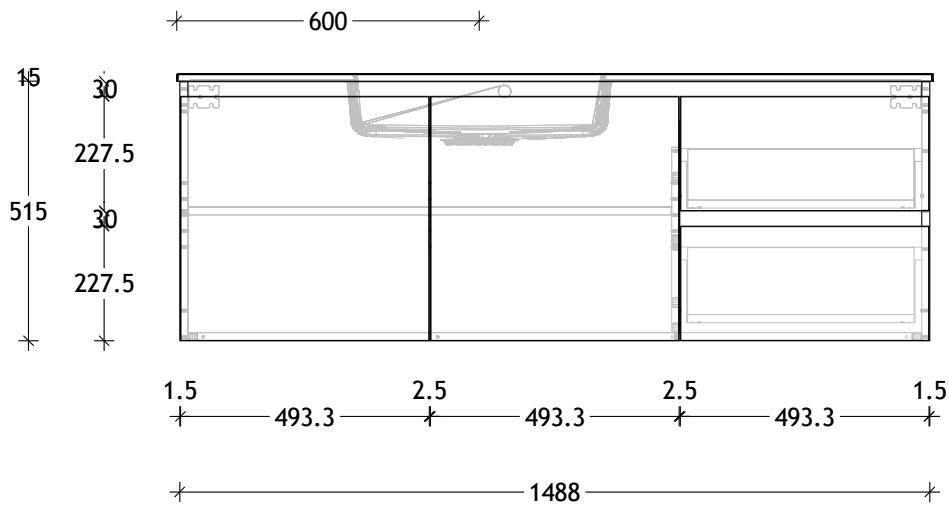

NAME:	SUTW1500WHL
SIZE:	1500
WK/WH:	WALL HUNG
CONFIGURATION:	LEFT BOWL

PLEASE NOTE: Do not perform any plumbing rough in prior to taking delivery of your vanity, as all measurements are nominal and are subject to change. Measure exact locations from your vanity once it is on site.