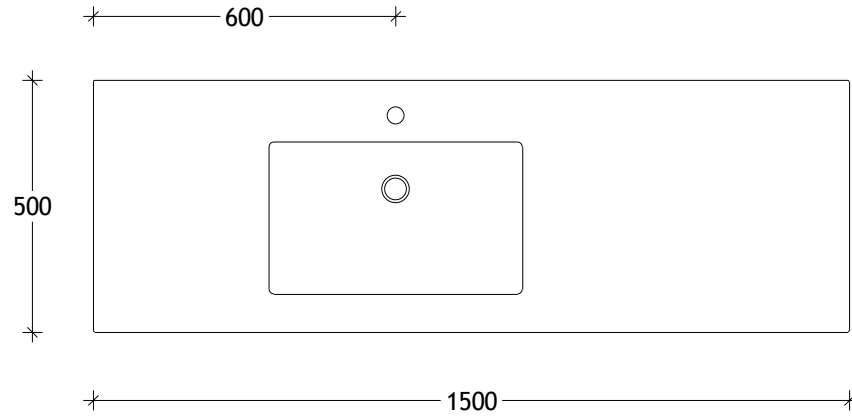

NAME:	SUTW1500WHL
SIZE:	1500
WK/WH:	WALL HUNG
CONFIGURATION:	LEFT BOWL

PLEASE NOTE: Do not perform any plumbing rough in prior to taking delivery of your vanity, as all measurements are nominal and are subject to change. Measure exact locations from your vanity once it is on site.