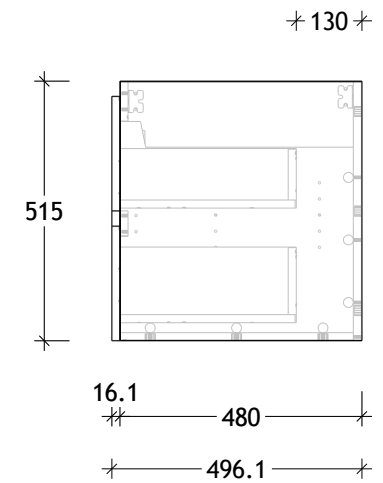

NAME:	SUTW1500WHL
SIZE:	1500
WK/WH:	WALL HUNG
CONFIGURATION:	LEFT BOWL

PLEASE NOTE: Do not perform any plumbing rough in prior to taking delivery of your vanity, as all measurements are nominal and are subject to change. Measure exact locations from your vanity once it is on site.