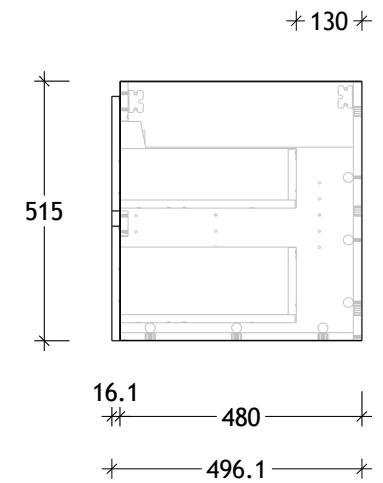

NAME:	SUTW1500WHD
SIZE:	1500
WK/WH:	WALL HUNG
CONFIGURATION:	DOUBLE BOWL

PLEASE NOTE: Do not perform any plumbing rough in prior to taking delivery of your vanity, as all measurements are nominal and are subject to change. Measure exact locations from your vanity once it is on site.