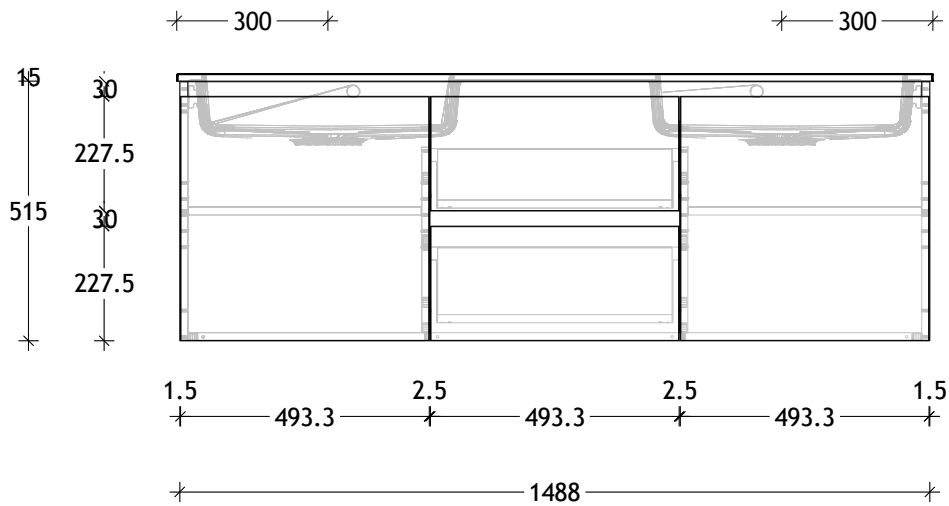

NAME:	SUTW1500WHD
SIZE:	1500
WK/WH:	WALL HUNG
CONFIGURATION:	DOUBLE BOWL

PLEASE NOTE: Do not perform any plumbing rough in prior to taking delivery of your vanity, as all measurements are nominal and are subject to change. Measure exact locations from your vanity once it is on site.