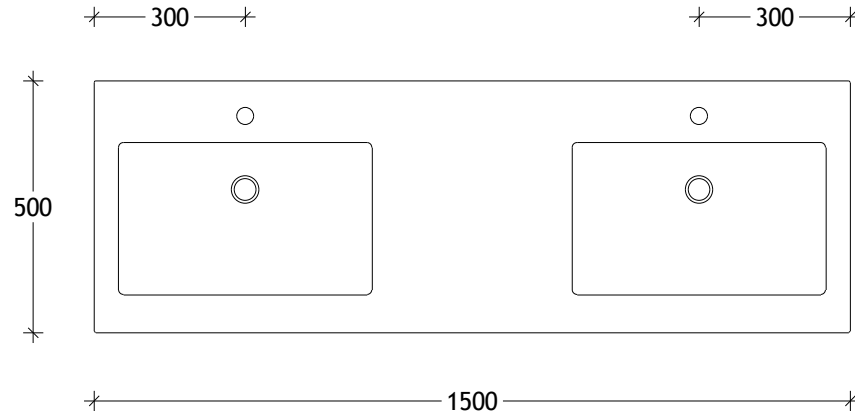

NAME:	SUTW1500WHD
SIZE:	1500
WK/WH:	WALL HUNG
CONFIGURATION:	DOUBLE BOWL

PLEASE NOTE: Do not perform any plumbing rough in prior to taking delivery of your vanity, as all measurements are nominal and are subject to change. Measure exact locations from your vanity once it is on site.