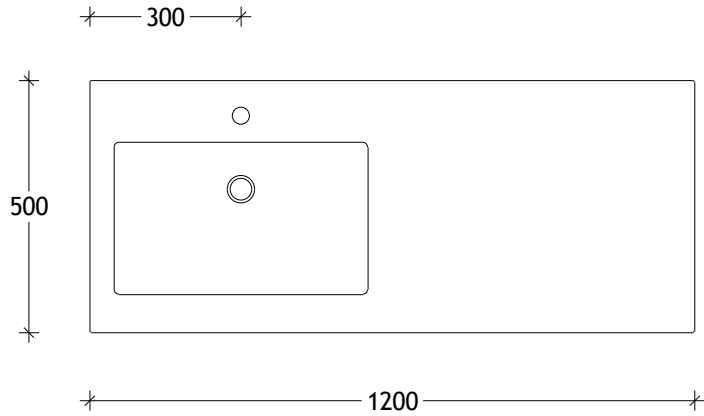

NAME:	SUTW1200WHL
SIZE:	1200
WK/WH:	WALL HUNG
CONFIGURATION:	LEFT BOWL

PLEASE NOTE: Do not perform any plumbing rough in prior to taking delivery of your vanity, as all measurements are nominal and are subject to change. Measure exact locations from your vanity once it is on site.