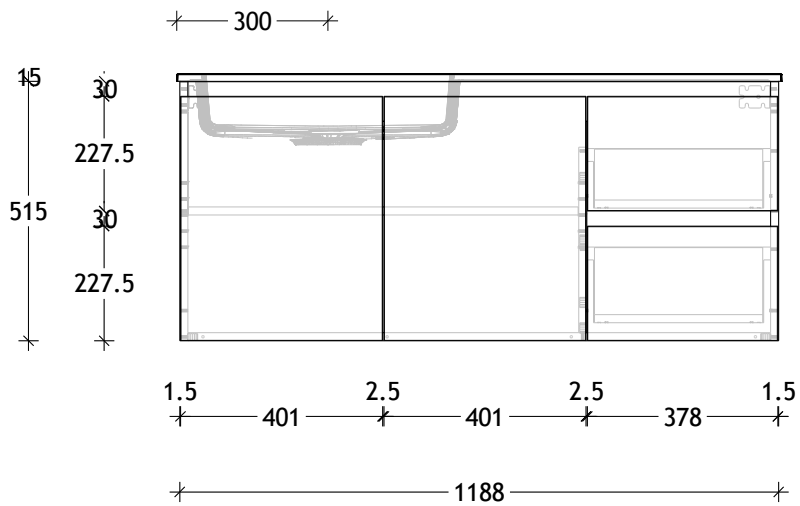

NAME:	SUTW1200WHL
SIZE:	1200
WK/WH:	WALL HUNG
CONFIGURATION:	LEFT BOWL

PLEASE NOTE: Do not perform any plumbing rough in prior to taking delivery of your vanity, as all measurements are nominal and are subject to change. Measure exact locations from your vanity once it is on site.