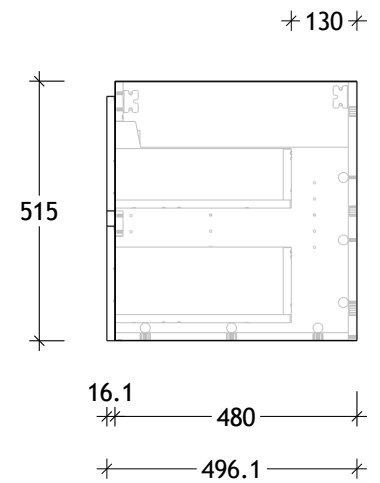

NAME:	SUTW1200WHL
SIZE:	1200
WK/WH:	WALL HUNG
CONFIGURATION:	LEFT BOWL

PLEASE NOTE: Do not perform any plumbing rough in prior to taking delivery of your vanity, as all measurements are nominal and are subject to change. Measure exact locations from your vanity once it is on site.