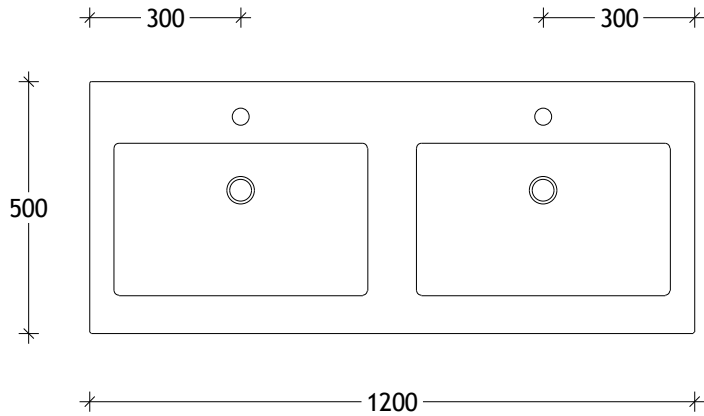

NAME:	SUTW1200WHD
SIZE:	1200
WK/WH:	WALL HUNG
CONFIGURATION:	DOUBLE BOWL

PLEASE NOTE: Do not perform any plumbing rough in prior to taking delivery of your vanity, as all measurements are nominal and are subject to change. Measure exact locations from your vanity once it is on site.