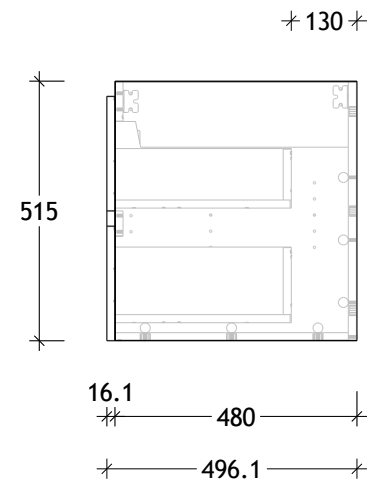

NAME:	SUTW1200WHD
SIZE:	1200
WK/WH:	WALL HUNG
CONFIGURATION:	DOUBLE BOWL

PLEASE NOTE: Do not perform any plumbing rough in prior to taking delivery of your vanity, as all measurements are nominal and are subject to change. Measure exact locations from your vanity once it is on site.