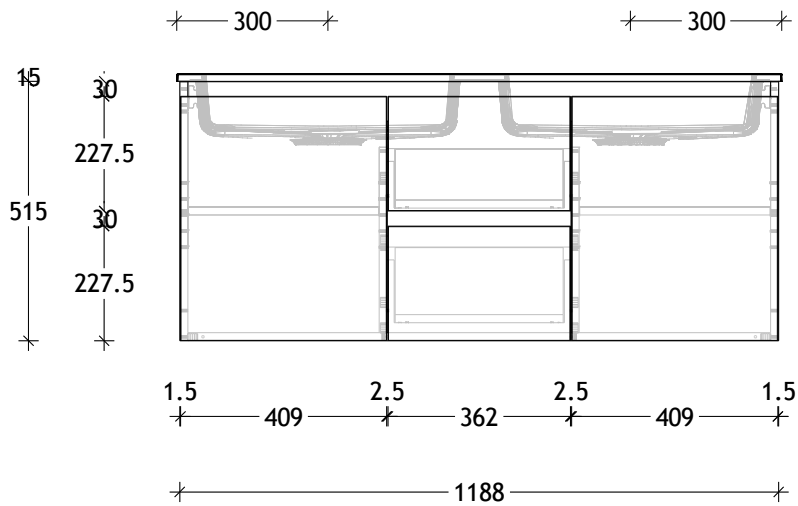

NAME:	SUTW1200WHD
SIZE:	1200
WK/WH:	WALL HUNG
CONFIGURATION:	DOUBLE BOWL

PLEASE NOTE: Do not perform any plumbing rough in prior to taking delivery of your vanity, as all measurements are nominal and are subject to change. Measure exact locations from your vanity once it is on site.