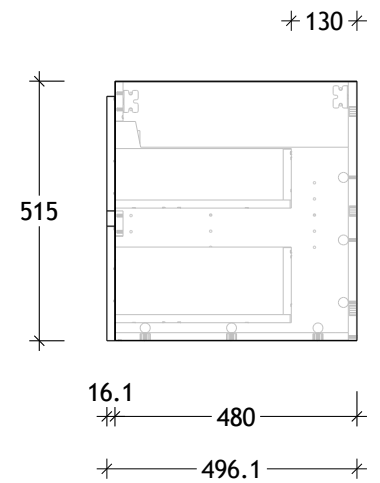

NAME:	SUTW1200WHC
SIZE:	1200
WK/WH:	WALL HUNG
CONFIGURATION:	CENTRE BOWL

PLEASE NOTE: Do not perform any plumbing rough in prior to taking delivery of your vanity, as all measurements are nominal and are subject to change. Measure exact locations from your vanity once it is on site.