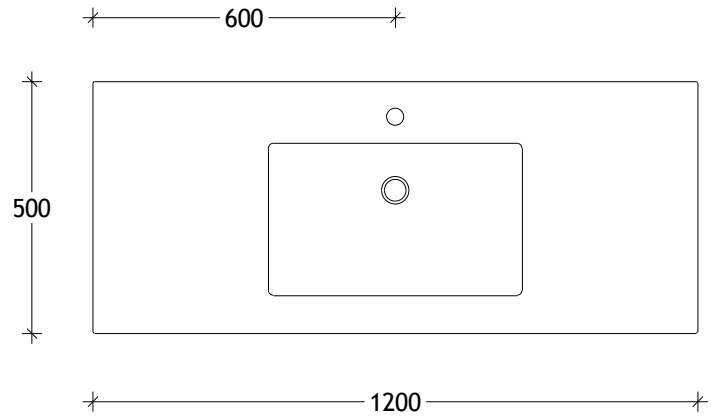

NAME:	SUTW1200WHC
SIZE:	1200
WK/WH:	WALL HUNG
CONFIGURATION:	CENTRE BOWL

PLEASE NOTE: Do not perform any plumbing rough in prior to taking delivery of your vanity, as all measurements are nominal and are subject to change. Measure exact locations from your vanity once it is on site.