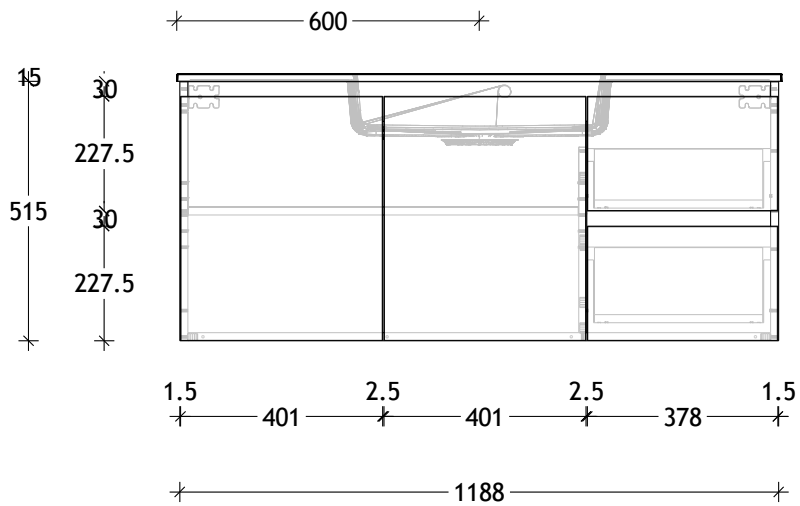

NAME:	SUTW1200WHC
SIZE:	1200
WK/WH:	WALL HUNG
CONFIGURATION:	CENTRE BOWL

PLEASE NOTE: Do not perform any plumbing rough in prior to taking delivery of your vanity, as all measurements are nominal and are subject to change. Measure exact locations from your vanity once it is on site.