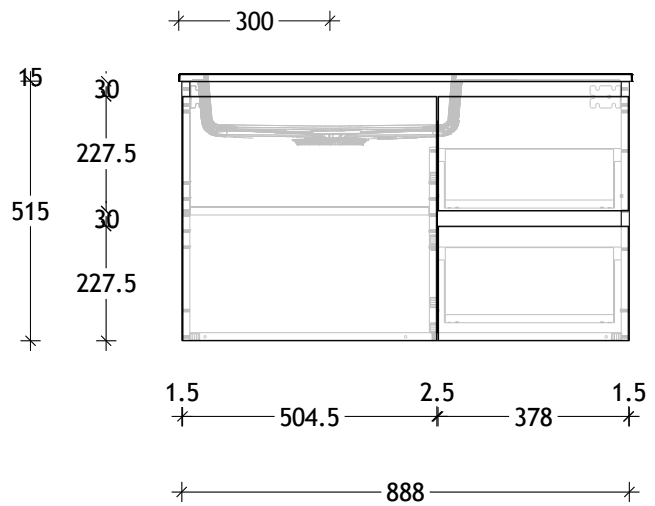

NAME:	SUTW0900WHL
SIZE:	900
WK/WH:	WALL HUNG
CONFIGURATION:	LEFT BOWL

PLEASE NOTE: Do not perform any plumbing rough in prior to taking delivery of your vanity, as all measurements are nominal and are subject to change. Measure exact locations from your vanity once it is on site.