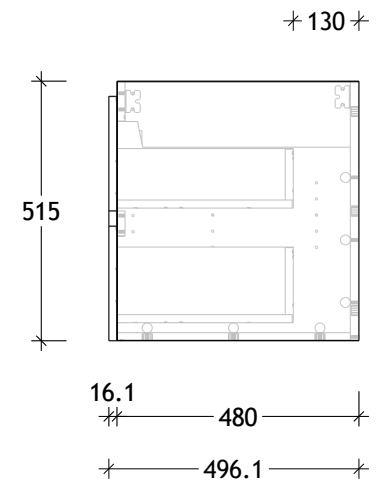

NAME:	SUTW0900WHL
SIZE:	900
WK/WH:	WALL HUNG
CONFIGURATION:	LEFT BOWL

PLEASE NOTE: Do not perform any plumbing rough in prior to taking delivery of your vanity, as all measurements are nominal and are subject to change. Measure exact locations from your vanity once it is on site.