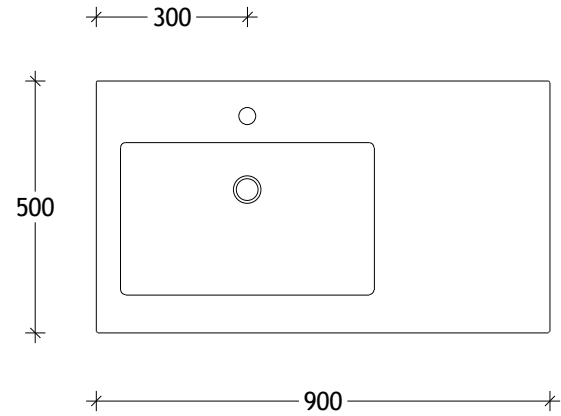

NAME:	SUTW0900WHL
SIZE:	900
WK/WH:	WALL HUNG
CONFIGURATION:	LEFT BOWL

PLEASE NOTE: Do not perform any plumbing rough in prior to taking delivery of your vanity, as all measurements are nominal and are subject to change. Measure exact locations from your vanity once it is on site.