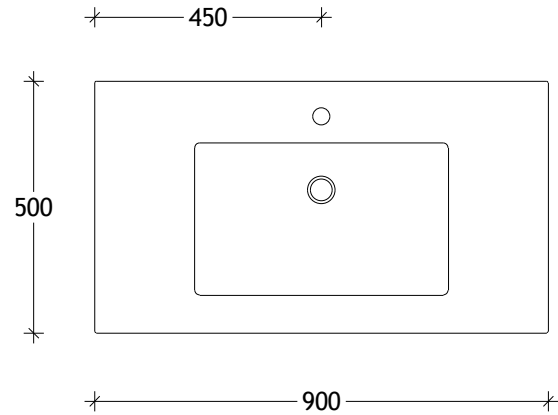

NAME:	SUTW0900WHC
SIZE:	900
WK/WH:	WALL HUNG
CONFIGURATION:	CENTRE BOWL

PLEASE NOTE: Do not perform any plumbing rough in prior to taking delivery of your vanity, as all measurements are nominal and are subject to change. Measure exact locations from your vanity once it is on site.