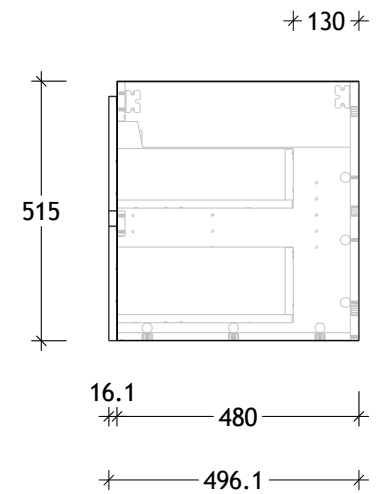

NAME:	SUTW0900WHC
SIZE:	900
WK/WH:	WALL HUNG
CONFIGURATION:	CENTRE BOWL

PLEASE NOTE: Do not perform any plumbing rough in prior to taking delivery of your vanity, as all measurements are nominal and are subject to change. Measure exact locations from your vanity once it is on site.