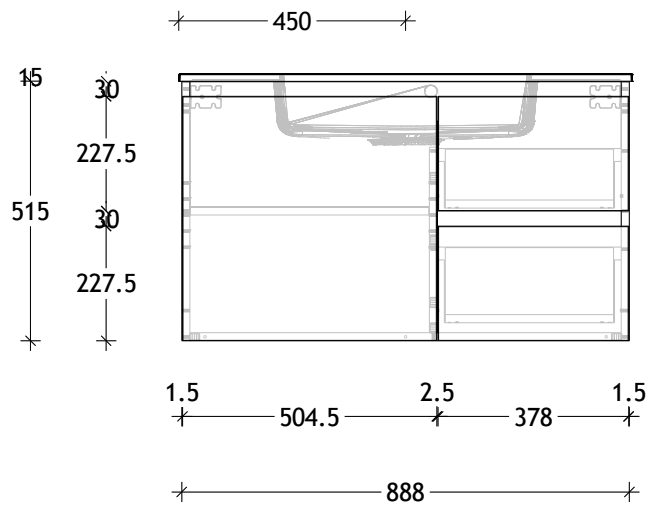

NAME:	SUTW0900WHC
SIZE:	900
WK/WH:	WALL HUNG
CONFIGURATION:	CENTRE BOWL

PLEASE NOTE: Do not perform any plumbing rough in prior to taking delivery of your vanity, as all measurements are nominal and are subject to change. Measure exact locations from your vanity once it is on site.