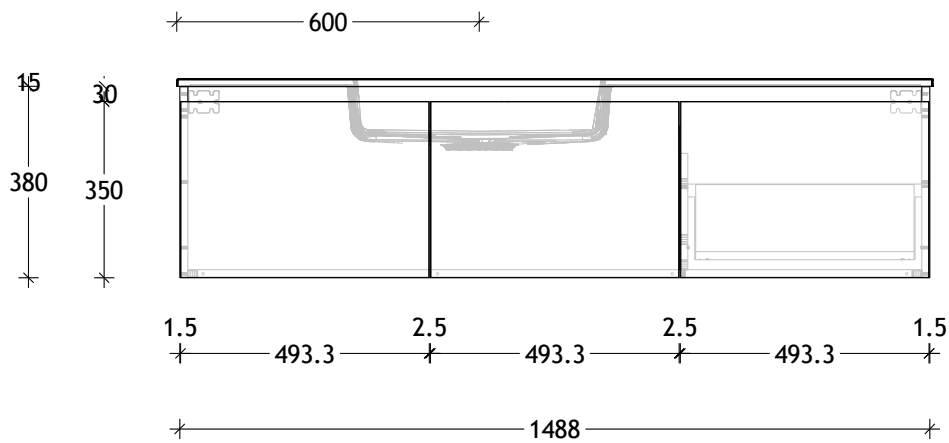

NAME:	SUSL1500WHR
SIZE:	1500
WK/WH:	WALL HUNG
CONFIGURATION:	LEFT BOWL

PLEASE NOTE: Do not perform any plumbing rough in prior to taking delivery of your vanity, as all measurements are nominal and are subject to change. Measure exact locations from your vanity once it is on site.