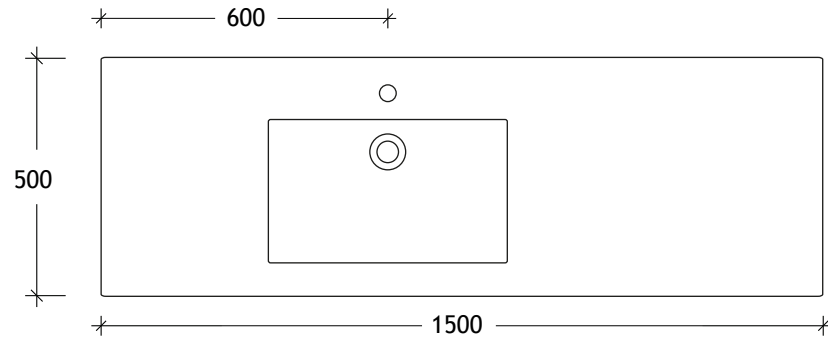

NAME:	SUSL1500WHR
SIZE:	1500
WK/WH:	WALL HUNG
CONFIGURATION:	LEFT BOWL

PLEASE NOTE: Do not perform any plumbing rough in prior to taking delivery of your vanity, as all measurements are nominal and are subject to change. Measure exact locations from your vanity once it is on site.