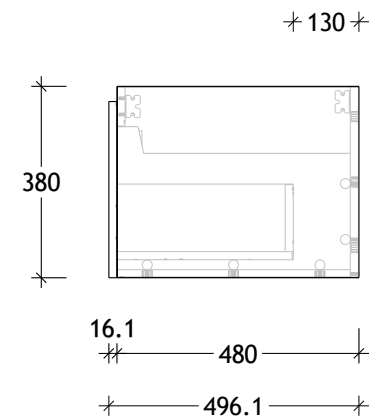

NAME:	SUSL1500WHR
SIZE:	1500
WK/WH:	WALL HUNG
CONFIGURATION:	LEFT BOWL

PLEASE NOTE: Do not perform any plumbing rough in prior to taking delivery of your vanity, as all measurements are nominal and are subject to change. Measure exact locations from your vanity once it is on site.