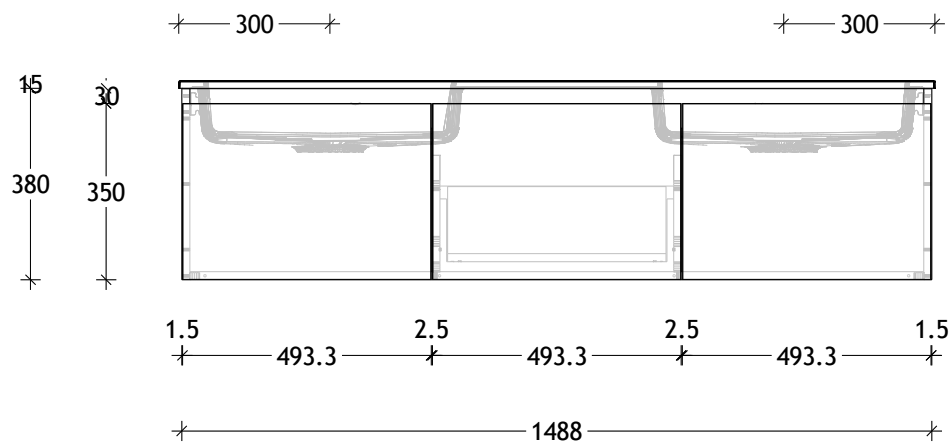

NAME:	SUSL1500WHD
SIZE:	1500
WK/WH:	WALL HUNG
CONFIGURATION:	DOUBLE BOWL

PLEASE NOTE: Do not perform any plumbing rough in prior to taking delivery of your vanity, as all measurements are nominal and are subject to change. Measure exact locations from your vanity once it is on site.