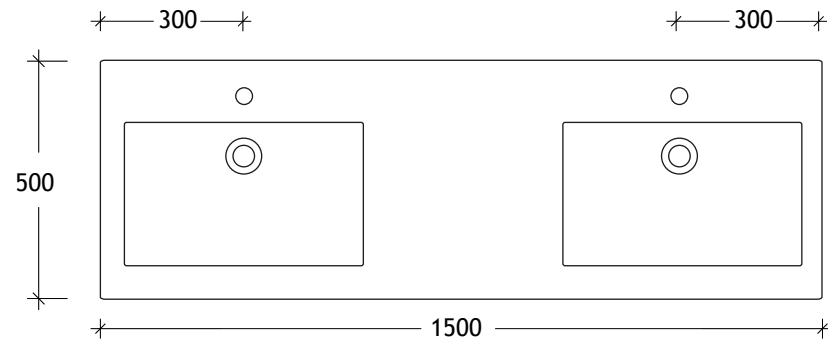

NAME:	SUSL1500WHD
SIZE:	1500
WK/WH:	WALL HUNG
CONFIGURATION:	DOUBLE BOWL

PLEASE NOTE: Do not perform any plumbing rough in prior to taking delivery of your vanity, as all measurements are nominal and are subject to change. Measure exact locations from your vanity once it is on site.