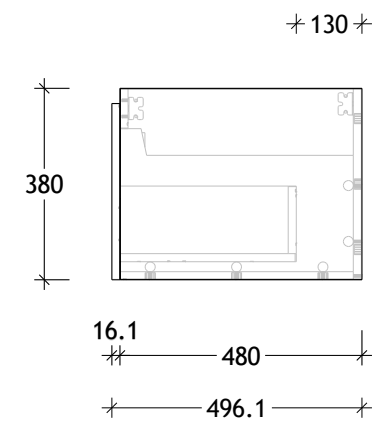

NAME:	SUSL1500WHD
SIZE:	1500
WK/WH:	WALL HUNG
CONFIGURATION:	DOUBLE BOWL

PLEASE NOTE: Do not perform any plumbing rough in prior to taking delivery of your vanity, as all measurements are nominal and are subject to change. Measure exact locations from your vanity once it is on site.