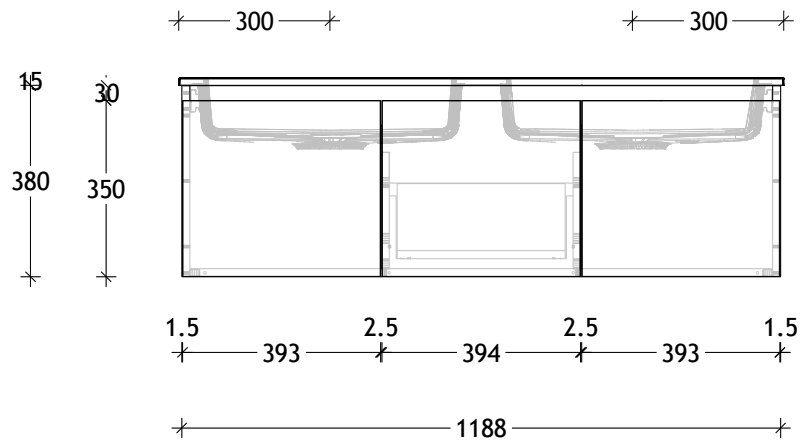

NAME:	SUSL1200WHD
SIZE:	1200
WK/WH:	WALL HUNG
CONFIGURATION:	DOUBLE BOWL

PLEASE NOTE: Do not perform any plumbing rough in prior to taking delivery of your vanity, as all measurements are nominal and are subject to change. Measure exact locations from your vanity once it is on site.