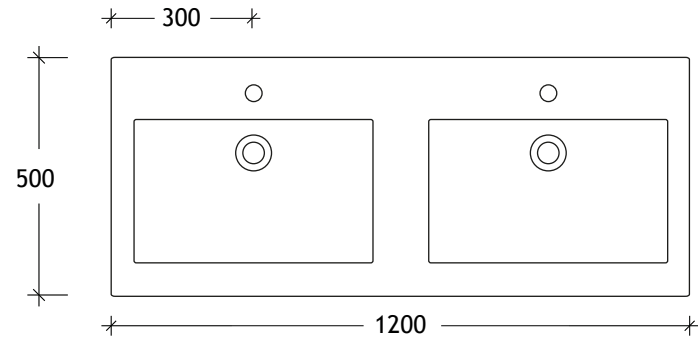

NAME:	SUSL1200WHD
SIZE:	1200
WK/WH:	WALL HUNG
CONFIGURATION:	DOUBLE BOWL

PLEASE NOTE: Do not perform any plumbing rough in prior to taking delivery of your vanity, as all measurements are nominal and are subject to change. Measure exact locations from your vanity once it is on site.