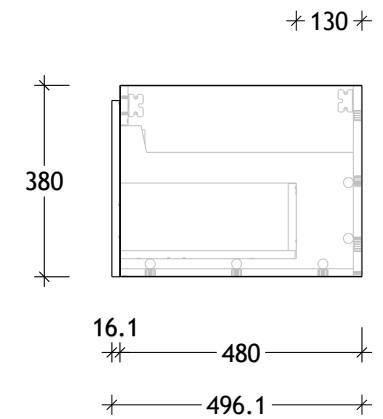

NAME:	SUSL1200WHD
SIZE:	1200
WK/WH:	WALL HUNG
CONFIGURATION:	DOUBLE BOWL

PLEASE NOTE: Do not perform any plumbing rough in prior to taking delivery of your vanity, as all measurements are nominal and are subject to change. Measure exact locations from your vanity once it is on site.