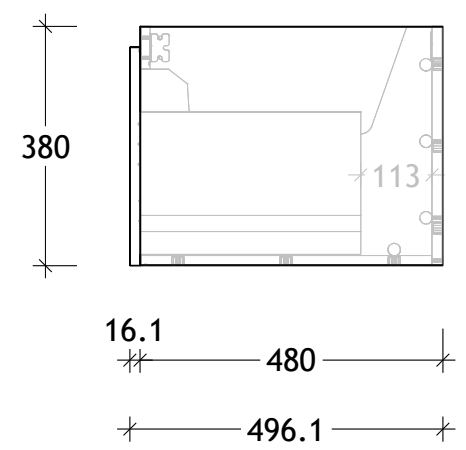

NAME:	SNW 1500WHD
SIZE:	1500
WK/WH:	WALL HUNG
CONFIGURATION:	DOUBLE BOWL

PLEASE NOTE: Do not perform any plumbing rough in prior to taking delivery of your vanity, as all measurements are nominal and are subject to change. Measure exact locations from your vanity once it is on site.