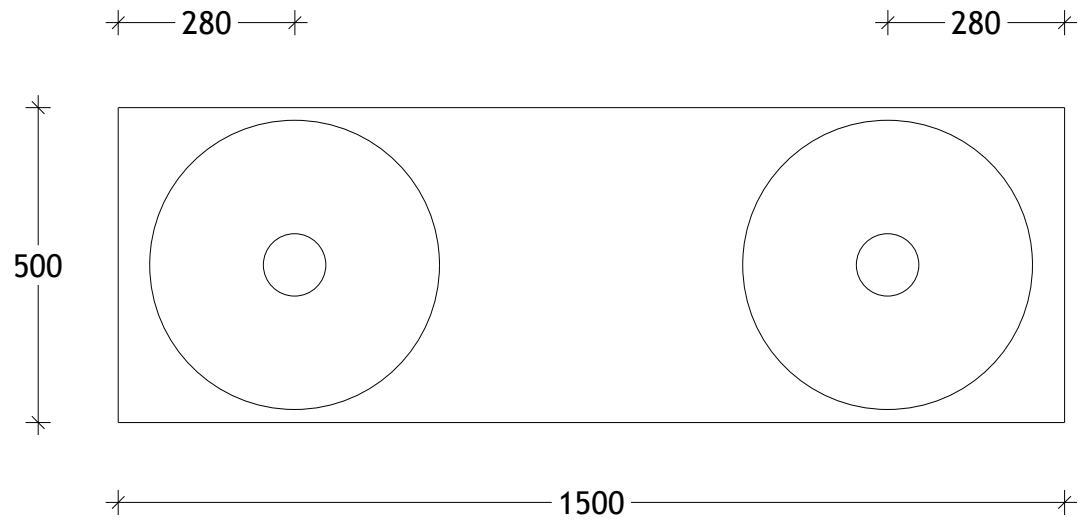

NAME:	SNW 1500WHD
SIZE:	1500
WK/WH:	WALL HUNG
CONFIGURATION:	DOUBLE BOWL

PLEASE NOTE: Do not perform any plumbing rough in prior to taking delivery of your vanity, as all measurements are nominal and are subject to change. Measure exact locations from your vanity once it is on site.