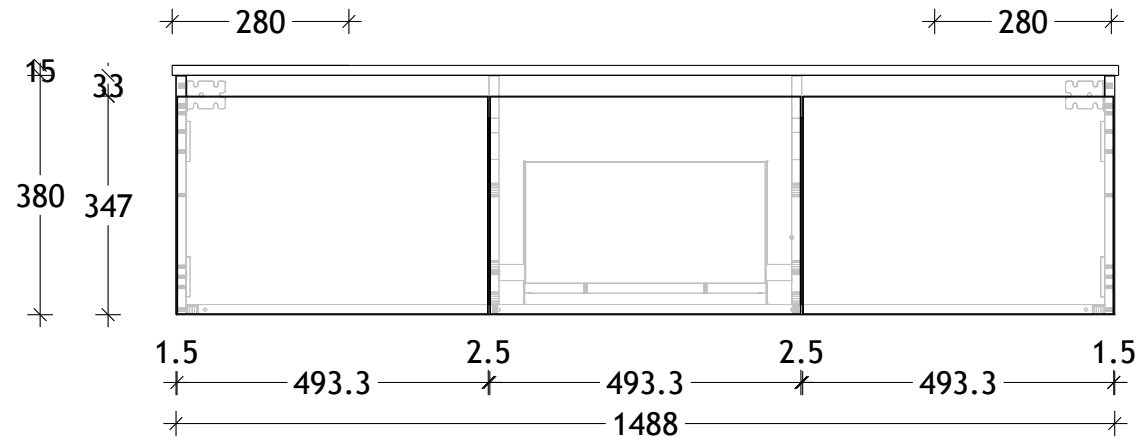

NAME:	SNW 1500WHD
SIZE:	1500
WK/WH:	WALL HUNG
CONFIGURATION:	DOUBLE BOWL

PLEASE NOTE: Do not perform any plumbing rough in prior to taking delivery of your vanity, as all measurements are nominal and are subject to change. Measure exact locations from your vanity once it is on site.