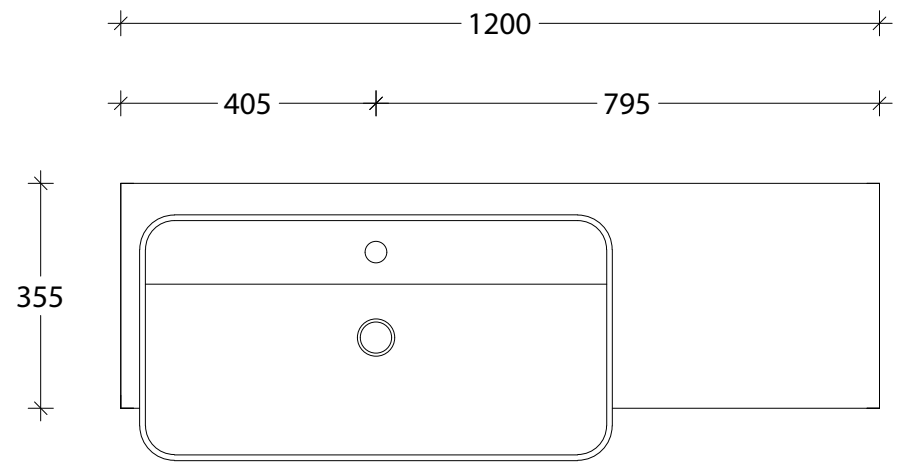

NAME:	MIHSR1200WHL
SIZE:	1200
WK/WH:	WALL HUNG
CONFIGURATION:	LEFT BOWL - ABOVE-COUNTER BASIN

PLEASE NOTE: Do not perform any plumbing rough in prior to taking delivery of your vanity, as all measurements are nominal and are subject to change. Measure exact locations from your vanity once it is on site.

NAME:	MIHSR1200WHL
SIZE:	1200
WK/WH:	WALL HUNG
CONFIGURATION:	LEFT BOWL - MIYA SEMI-RECESSED 550

PLEASE NOTE: Do not perform any plumbing rough in prior to taking delivery of your vanity, as all measurements are nominal and are subject to change. Measure exact locations from your vanity once it is on site.

NAME:	MIHSR1200WHL
SIZE:	1200
WK/WH:	WALL HUNG
CONFIGURATION:	LEFT BOWL - MIYA SEMI-RECESSED 750

PLEASE NOTE: Do not perform any plumbing rough in prior to taking delivery of your vanity, as all measurements are nominal and are subject to change. Measure exact locations from your vanity once it is on site.