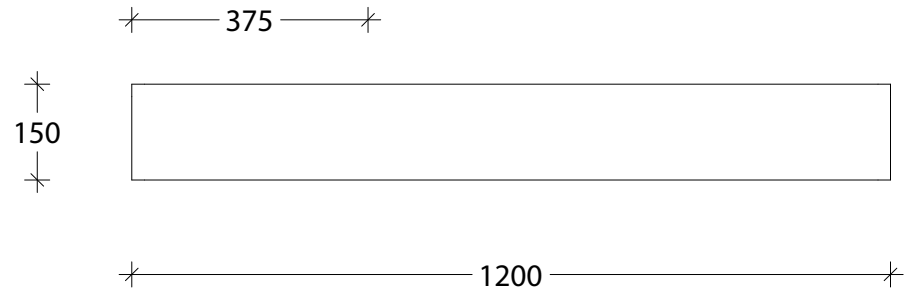

NAME:	MIHSR1200WHL
SIZE:	1200
WK/WH:	WALL HUNG
CONFIGURATION:	LEFT BOWL - ABOVE-COUNTER BASIN

PLEASE NOTE: Do not perform any plumbing rough in prior to taking delivery of your vanity, as all measurements are nominal and are subject to change. Measure exact locations from your vanity once it is on site.

NAME:	MIHSR1200WHL
SIZE:	1200
WK/WH:	WALL HUNG
CONFIGURATION:	LEFT BOWL - MIYA SEMI-RECESSED 550

PLEASE NOTE: Do not perform any plumbing rough in prior to taking delivery of your vanity, as all measurements are nominal and are subject to change. Measure exact locations from your vanity once it is on site.

NAME:	MIHSR1200WHL
SIZE:	1200
WK/WH:	WALL HUNG
CONFIGURATION:	LEFT BOWL - MIYA SEMI-RECESSED 750

PLEASE NOTE: Do not perform any plumbing rough in prior to taking delivery of your vanity, as all measurements are nominal and are subject to change. Measure exact locations from your vanity once it is on site.