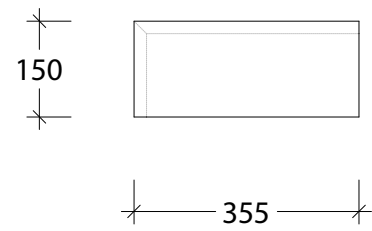

NAME:	MIHSR1200WHL
SIZE:	1200
WK/WH:	WALL HUNG
CONFIGURATION:	LEFT BOWL - ABOVE-COUNTER BASIN

PLEASE NOTE: Do not perform any plumbing rough in prior to taking delivery of your vanity, as all measurements are nominal and are subject to change. Measure exact locations from your vanity once it is on site.

NAME:	MIHSR1200WHL
SIZE:	1200
WK/WH:	WALL HUNG
CONFIGURATION:	LEFT BOWL - MIYA SEMI-RECESSED 550

PLEASE NOTE: Do not perform any plumbing rough in prior to taking delivery of your vanity, as all measurements are nominal and are subject to change. Measure exact locations from your vanity once it is on site.

NAME:	MIHSR1200WHL
SIZE:	1200
WK/WH:	WALL HUNG
CONFIGURATION:	LEFT BOWL - MIYA SEMI-RECESSED 750

PLEASE NOTE: Do not perform any plumbing rough in prior to taking delivery of your vanity, as all measurements are nominal and are subject to change. Measure exact locations from your vanity once it is on site.