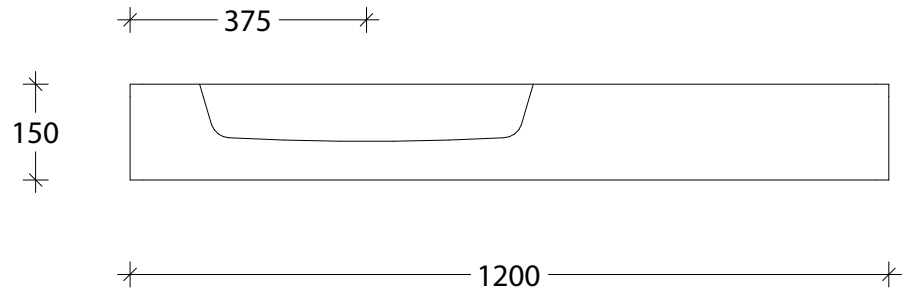

NAME:	MIHSR1200WHL
SIZE:	1200
WK/WH:	WALL HUNG
CONFIGURATION:	LEFT BOWL - ABOVE-COUNTER BASIN

PLEASE NOTE: Do not perform any plumbing rough in prior to taking delivery of your vanity, as all measurements are nominal and are subject to change. Measure exact locations from your vanity once it is on site.

NAME:	MIHSR1200WHL
SIZE:	1200
WK/WH:	WALL HUNG
CONFIGURATION:	LEFT BOWL - MIYA SEMI-RECESSED 550

PLEASE NOTE: Do not perform any plumbing rough in prior to taking delivery of your vanity, as all measurements are nominal and are subject to change. Measure exact locations from your vanity once it is on site.

NAME:	MIHSR1200WHL
SIZE:	1200
WK/WH:	WALL HUNG
CONFIGURATION:	LEFT BOWL - MIYA SEMI-RECESSED 750

PLEASE NOTE: Do not perform any plumbing rough in prior to taking delivery of your vanity, as all measurements are nominal and are subject to change. Measure exact locations from your vanity once it is on site.