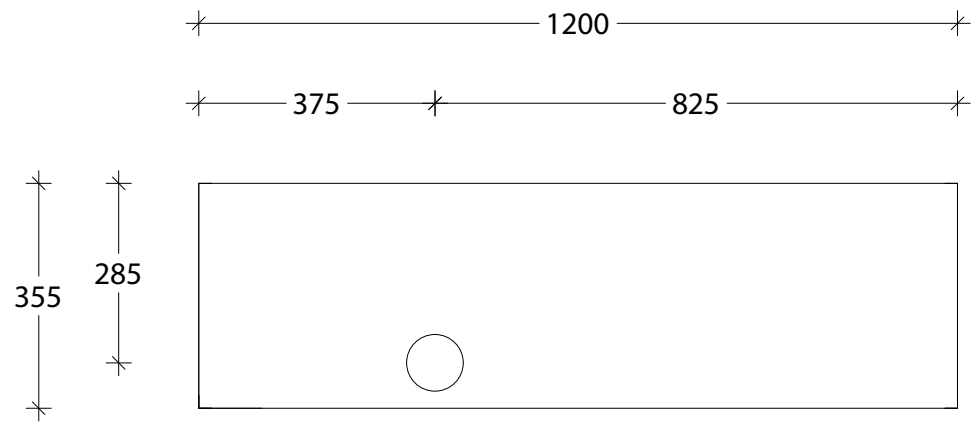

NAME:	MIHSR1200WHL
SIZE:	1200
WK/WH:	WALL HUNG
CONFIGURATION:	LEFT BOWL - ABOVE-COUNTER BASIN

PLEASE NOTE: Do not perform any plumbing rough in prior to taking delivery of your vanity, as all measurements are nominal and are subject to change. Measure exact locations from your vanity once it is on site.

NAME:	MIHSR1200WHL
SIZE:	1200
WK/WH:	WALL HUNG
CONFIGURATION:	LEFT BOWL - MIYA SEMI-RECESSED 550

PLEASE NOTE: Do not perform any plumbing rough in prior to taking delivery of your vanity, as all measurements are nominal and are subject to change. Measure exact locations from your vanity once it is on site.

NAME:	MIHSR1200WHL
SIZE:	1200
WK/WH:	WALL HUNG
CONFIGURATION:	LEFT BOWL - MIYA SEMI-RECESSED 750

PLEASE NOTE: Do not perform any plumbing rough in prior to taking delivery of your vanity, as all measurements are nominal and are subject to change. Measure exact locations from your vanity once it is on site.