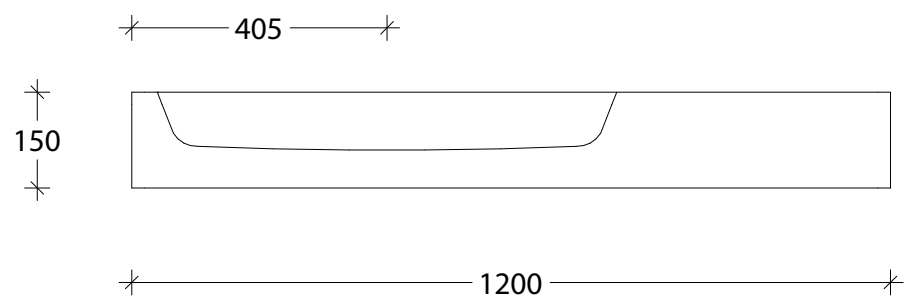

NAME:	MIHSR1200WHL
SIZE:	1200
WK/WH:	WALL HUNG
CONFIGURATION:	LEFT BOWL - ABOVE-COUNTER BASIN

PLEASE NOTE: Do not perform any plumbing rough in prior to taking delivery of your vanity, as all measurements are nominal and are subject to change. Measure exact locations from your vanity once it is on site.

NAME:	MIHSR1200WHL
SIZE:	1200
WK/WH:	WALL HUNG
CONFIGURATION:	LEFT BOWL - MIYA SEMI-RECESSED 550

PLEASE NOTE: Do not perform any plumbing rough in prior to taking delivery of your vanity, as all measurements are nominal and are subject to change. Measure exact locations from your vanity once it is on site.

NAME:	MIHSR1200WHL
SIZE:	1200
WK/WH:	WALL HUNG
CONFIGURATION:	LEFT BOWL - MIYA SEMI-RECESSED 750

PLEASE NOTE: Do not perform any plumbing rough in prior to taking delivery of your vanity, as all measurements are nominal and are subject to change. Measure exact locations from your vanity once it is on site.