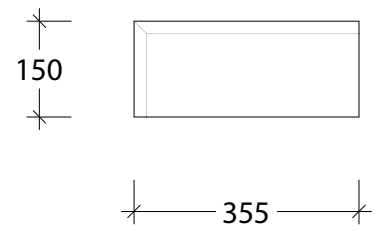

NAME:	MIHSR1200WHL
SIZE:	1200
WK/WH:	WALL HUNG
CONFIGURATION:	LEFT BOWL - ABOVE-COUNTER BASIN

PLEASE NOTE: Do not perform any plumbing rough in prior to taking delivery of your vanity, as all measurements are nominal and are subject to change. Measure exact locations from your vanity once it is on site.

NAME:	MIHSR1200WHL
SIZE:	1200
WK/WH:	WALL HUNG
CONFIGURATION:	LEFT BOWL - MIYA SEMI-RECESSED 550

PLEASE NOTE: Do not perform any plumbing rough in prior to taking delivery of your vanity, as all measurements are nominal and are subject to change. Measure exact locations from your vanity once it is on site.

NAME:	MIHSR1200WHL
SIZE:	1200
WK/WH:	WALL HUNG
CONFIGURATION:	LEFT BOWL - MIYA SEMI-RECESSED 750

PLEASE NOTE: Do not perform any plumbing rough in prior to taking delivery of your vanity, as all measurements are nominal and are subject to change. Measure exact locations from your vanity once it is on site.