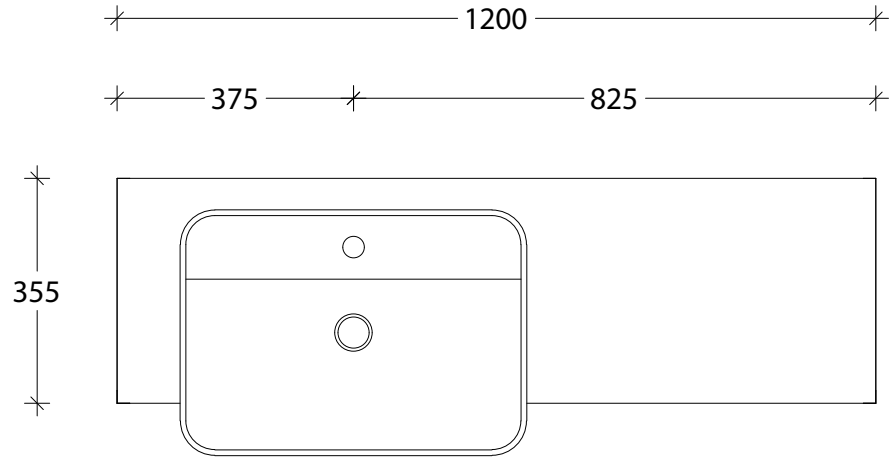

NAME:	MIHSR1200WHL
SIZE:	1200
WK/WH:	WALL HUNG
CONFIGURATION:	LEFT BOWL - ABOVE-COUNTER BASIN

PLEASE NOTE: Do not perform any plumbing rough in prior to taking delivery of your vanity, as all measurements are nominal and are subject to change. Measure exact locations from your vanity once it is on site.

NAME:	MIHSR1200WHL
SIZE:	1200
WK/WH:	WALL HUNG
CONFIGURATION:	LEFT BOWL - MIYA SEMI-RECESSED 550

PLEASE NOTE: Do not perform any plumbing rough in prior to taking delivery of your vanity, as all measurements are nominal and are subject to change. Measure exact locations from your vanity once it is on site.

NAME:	MIHSR1200WHL
SIZE:	1200
WK/WH:	WALL HUNG
CONFIGURATION:	LEFT BOWL - MIYA SEMI-RECESSED 750

PLEASE NOTE: Do not perform any plumbing rough in prior to taking delivery of your vanity, as all measurements are nominal and are subject to change. Measure exact locations from your vanity once it is on site.