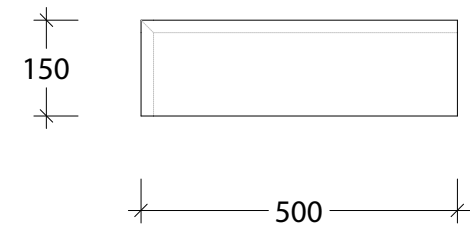

NAME:	MIH1500WHL
SIZE:	1500
WK/WH:	WALL HUNG
CONFIGURATION:	LEFT BOWL

PLEASE NOTE: Do not perform any plumbing rough in prior to taking delivery of your vanity, as all measurements are nominal and are subject to change. Measure exact locations from your vanity once it is on site.