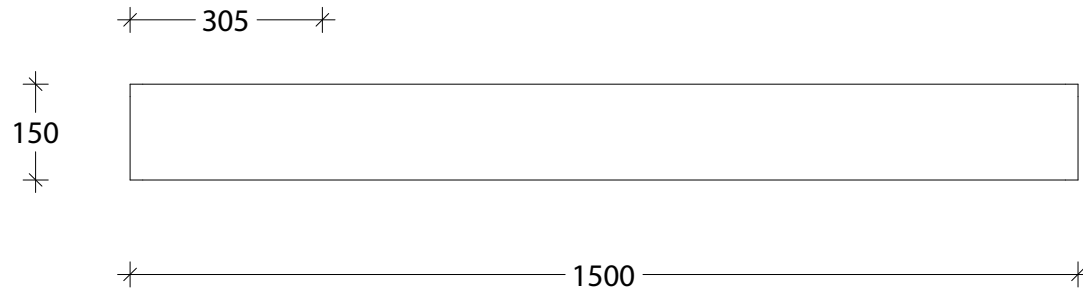

NAME:	MIH1500WHL
SIZE:	1500
WK/WH:	WALL HUNG
CONFIGURATION:	LEFT BOWL

PLEASE NOTE: Do not perform any plumbing rough in prior to taking delivery of your vanity, as all measurements are nominal and are subject to change. Measure exact locations from your vanity once it is on site.