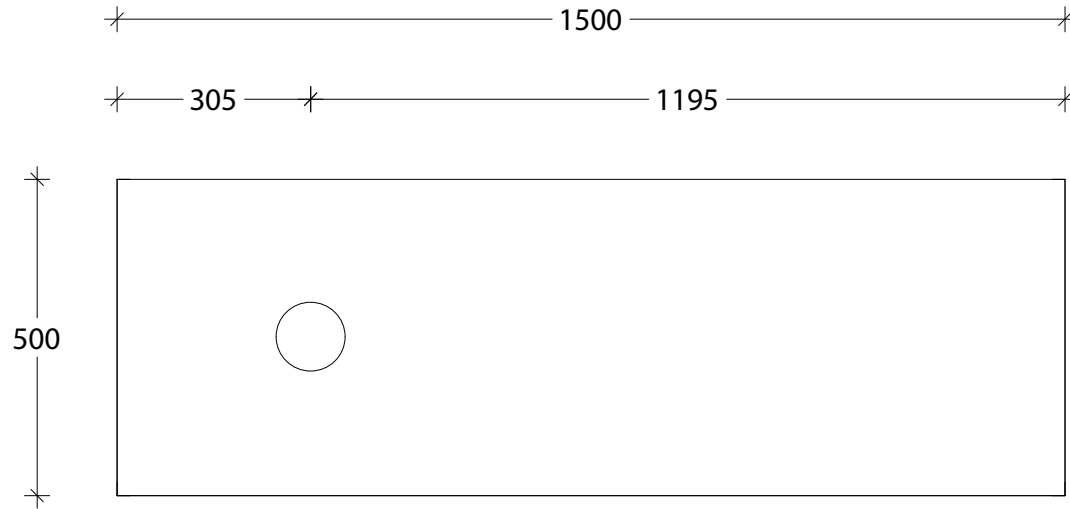

NAME:	MIH1500WHL
SIZE:	1500
WK/WH:	WALL HUNG
CONFIGURATION:	LEFT BOWL

PLEASE NOTE: Do not perform any plumbing rough in prior to taking delivery of your vanity, as all measurements are nominal and are subject to change. Measure exact locations from your vanity once it is on site.