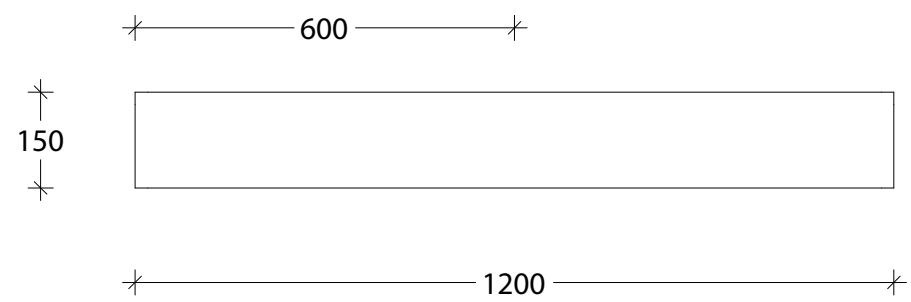

NAME:	MIH1200WHC
SIZE:	1200
WK/WH:	WALL HUNG
CONFIGURATION:	CENTRE BOWL

PLEASE NOTE: Do not perform any plumbing rough in prior to taking delivery of your vanity, as all measurements are nominal and are subject to change. Measure exact locations from your vanity once it is on site.