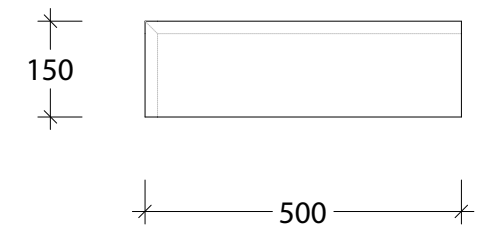

NAME:	MIH1200WHC
SIZE:	1200
WK/WH:	WALL HUNG
CONFIGURATION:	CENTRE BOWL

PLEASE NOTE: Do not perform any plumbing rough in prior to taking delivery of your vanity, as all measurements are nominal and are subject to change. Measure exact locations from your vanity once it is on site.