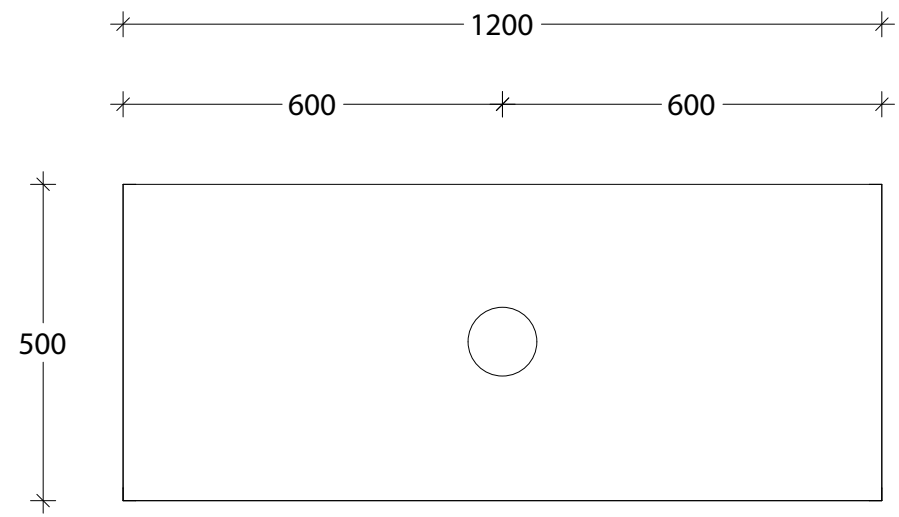

NAME:	MIH1200WHC
SIZE:	1200
WK/WH:	WALL HUNG
CONFIGURATION:	CENTRE BOWL

PLEASE NOTE: Do not perform any plumbing rough in prior to taking delivery of your vanity, as all measurements are nominal and are subject to change. Measure exact locations from your vanity once it is on site.