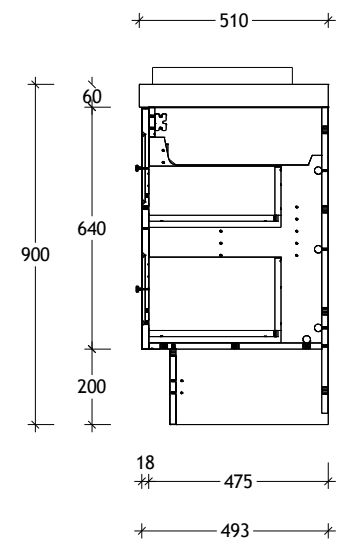

NAME:	MADISON
SIZE:	1800
WK/WH:	WK
PRODUCT CODE:	MAD1800WKS

PLEASE NOTE: Do not perform any plumbing rough in prior to taking delivery of your vanity, as all measurements are nominal and are subject to change. Measure exact locations from your vanity once it is on site.