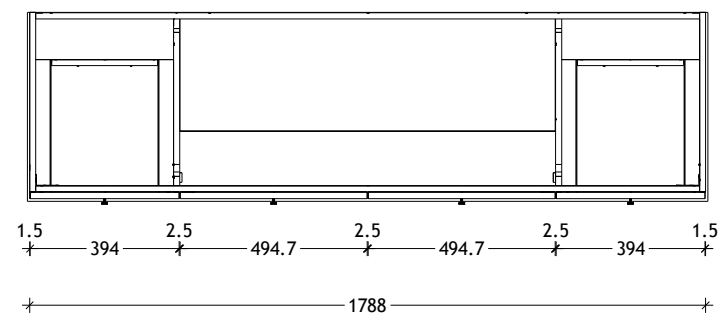

NAME:	MADISON
SIZE:	1800
WK/WH:	WK
PRODUCT CODE:	MAD1800WKS

PLEASE NOTE: Do not perform any plumbing rough in prior to taking delivery of your vanity, as all measurements are nominal and are subject to change. Measure exact locations from your vanity once it is on site.