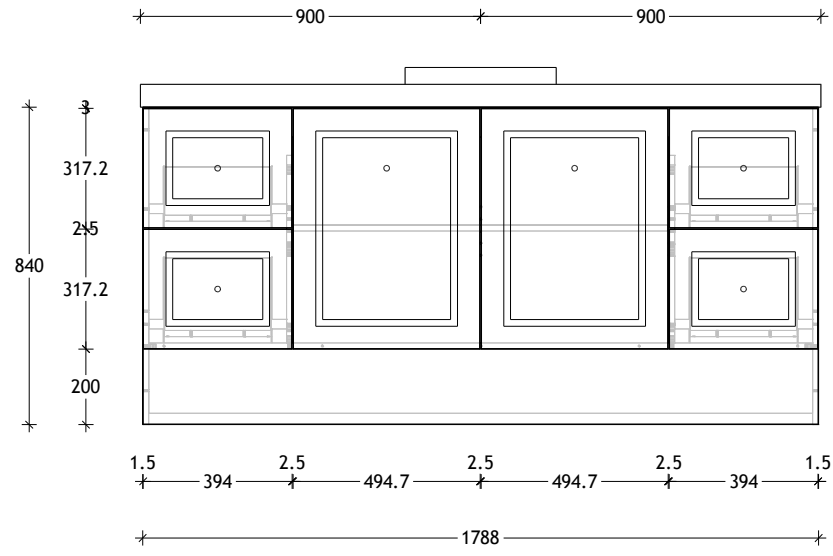

NAME:	MADISON
SIZE:	1800
WK/WH:	WK
PRODUCT CODE:	MAD1800WKS

PLEASE NOTE: Do not perform any plumbing rough in prior to taking delivery of your vanity, as all measurements are nominal and are subject to change. Measure exact locations from your vanity once it is on site.