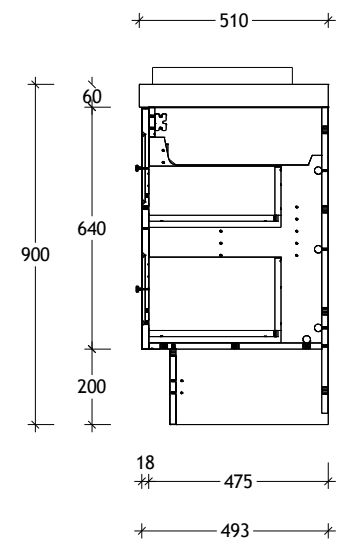

NAME:	MADISON
SIZE:	1500
WK/WH:	WK
PRODUCT CODE:	MAD1500WKD

PLEASE NOTE: Do not perform any plumbing rough in prior to taking delivery of your vanity, as all measurements are nominal and are subject to change. Measure exact locations from your vanity once it is on site.