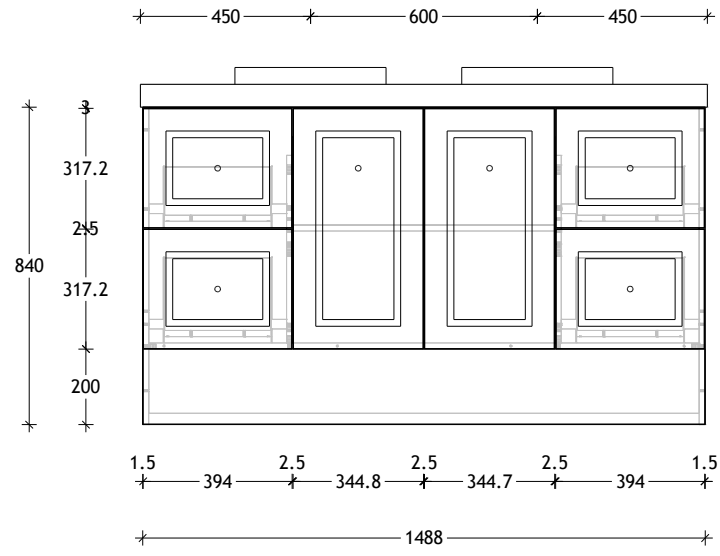

NAME:	MADISON
SIZE:	1500
WK/WH:	WK
PRODUCT CODE:	MAD1500WKD

PLEASE NOTE: Do not perform any plumbing rough in prior to taking delivery of your vanity, as all measurements are nominal and are subject to change. Measure exact locations from your vanity once it is on site.