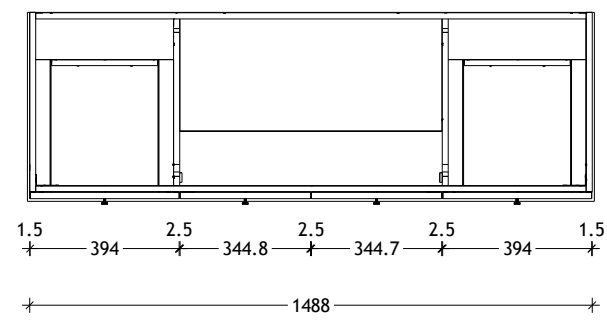

NAME:	MADISON
SIZE:	1500
WK/WH:	WK
PRODUCT CODE:	MAD1500WKD

PLEASE NOTE: Do not perform any plumbing rough in prior to taking delivery of your vanity, as all measurements are nominal and are subject to change. Measure exact locations from your vanity once it is on site.