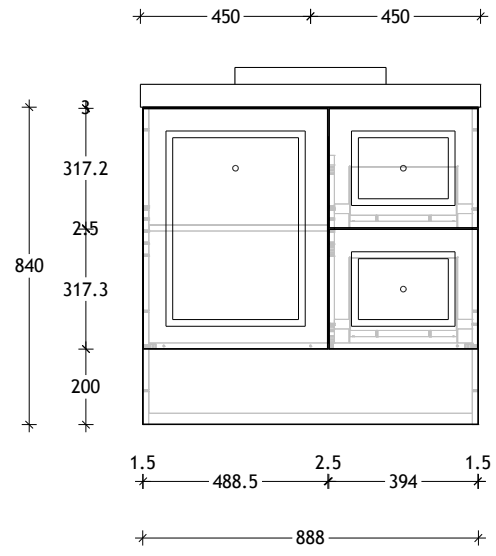

NAME:	MADISON
SIZE:	900
WK/WH:	WK
PRODUCT CODE:	MAD0900WKRH

PLEASE NOTE: Do not perform any plumbing rough in prior to taking delivery of your vanity, as all measurements are nominal and are subject to change. Measure exact locations from your vanity once it is on site.