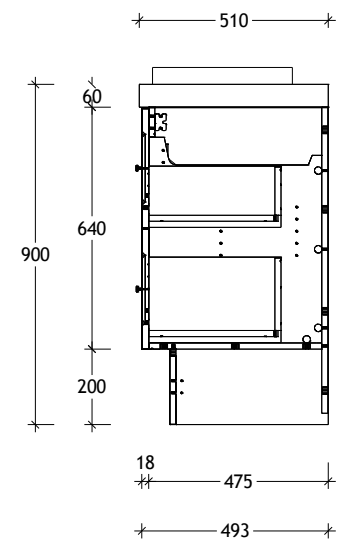

NAME:	MADISON
SIZE:	900
WK/WH:	WK
PRODUCT CODE:	MAD0900WKRH

PLEASE NOTE: Do not perform any plumbing rough in prior to taking delivery of your vanity, as all measurements are nominal and are subject to change. Measure exact locations from your vanity once it is on site.