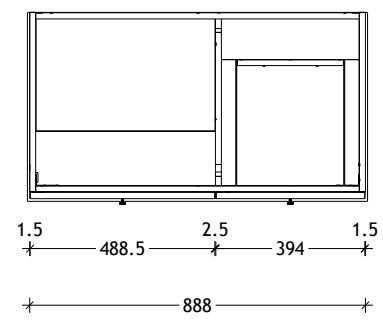

NAME:	MADISON
SIZE:	900
WK/WH:	WK
PRODUCT CODE:	MAD0900WKRH

PLEASE NOTE: Do not perform any plumbing rough in prior to taking delivery of your vanity, as all measurements are nominal and are subject to change. Measure exact locations from your vanity once it is on site.