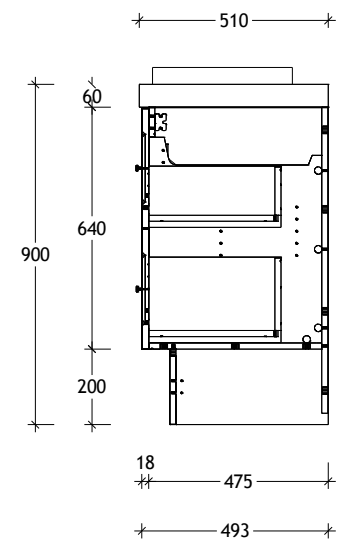

NAME:	MADISON
SIZE:	750
WK/WH:	WK
PRODUCT CODE:	MAD0750WKRH

PLEASE NOTE: Do not perform any plumbing rough in prior to taking delivery of your vanity, as all measurements are nominal and are subject to change. Measure exact locations from your vanity once it is on site.