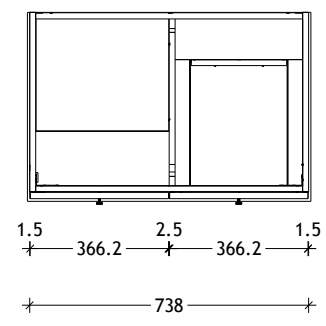

NAME:	MADISON
SIZE:	750
WK/WH:	WK
PRODUCT CODE:	MAD0750WKRH

PLEASE NOTE: Do not perform any plumbing rough in prior to taking delivery of your vanity, as all measurements are nominal and are subject to change. Measure exact locations from your vanity once it is on site.