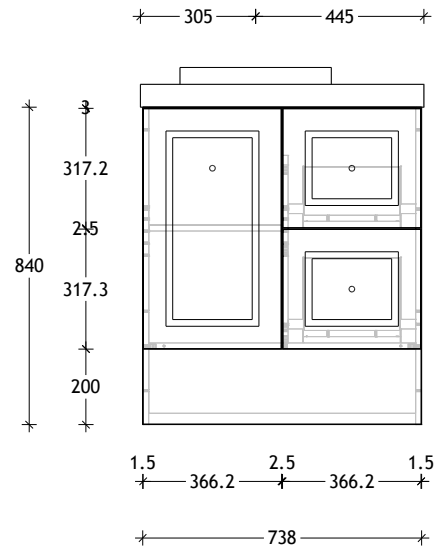

NAME:	MADISON
SIZE:	750
WK/WH:	WK
PRODUCT CODE:	MAD0750WKRH

PLEASE NOTE: Do not perform any plumbing rough in prior to taking delivery of your vanity, as all measurements are nominal and are subject to change. Measure exact locations from your vanity once it is on site.