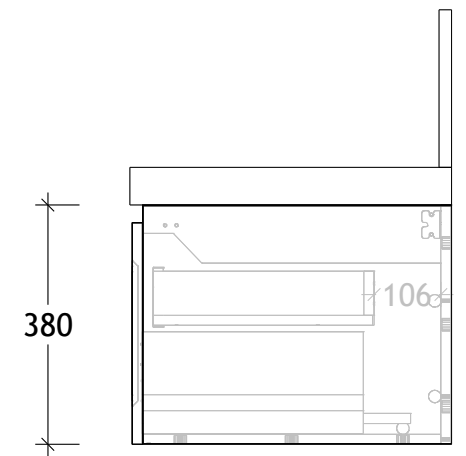

NAME:	TLD1800WHS
SIZE:	1800
WK/WH:	WALL HUNG
CONFIGURATION:	CENTRE BOWL

PLEASE NOTE: Do not perform any plumbing rough in prior to taking delivery of your vanity, as all measurements are nominal and are subject to change. Measure exact locations from your vanity once it is on site.