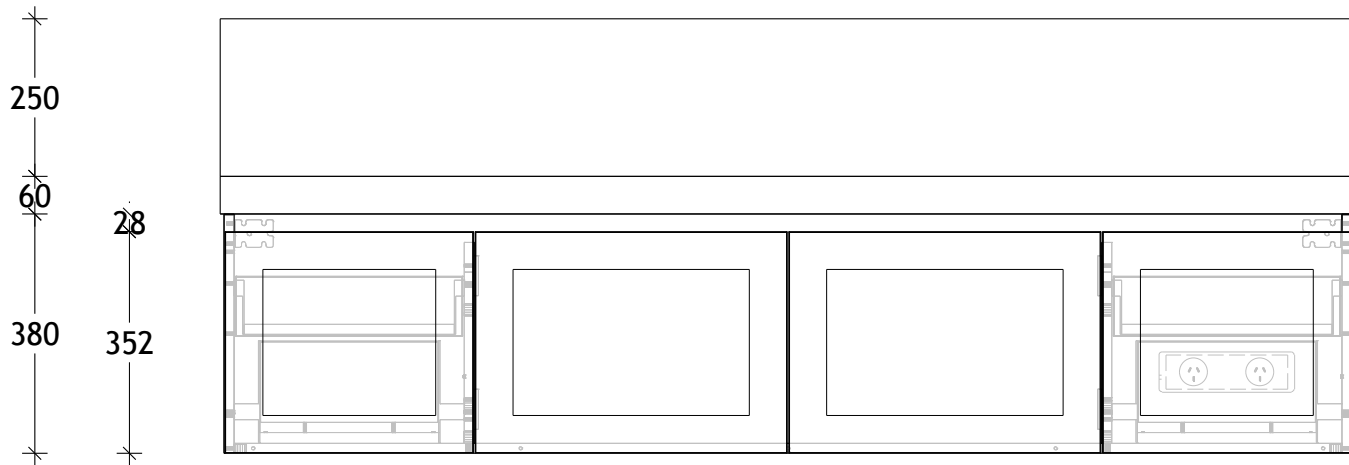

NAME:	TLD1800WHS
SIZE:	1800
WK/WH:	WALL HUNG
CONFIGURATION:	CENTRE BOWL

PLEASE NOTE: Do not perform any plumbing rough in prior to taking delivery of your vanity, as all measurements are nominal and are subject to change. Measure exact locations from your vanity once it is on site.