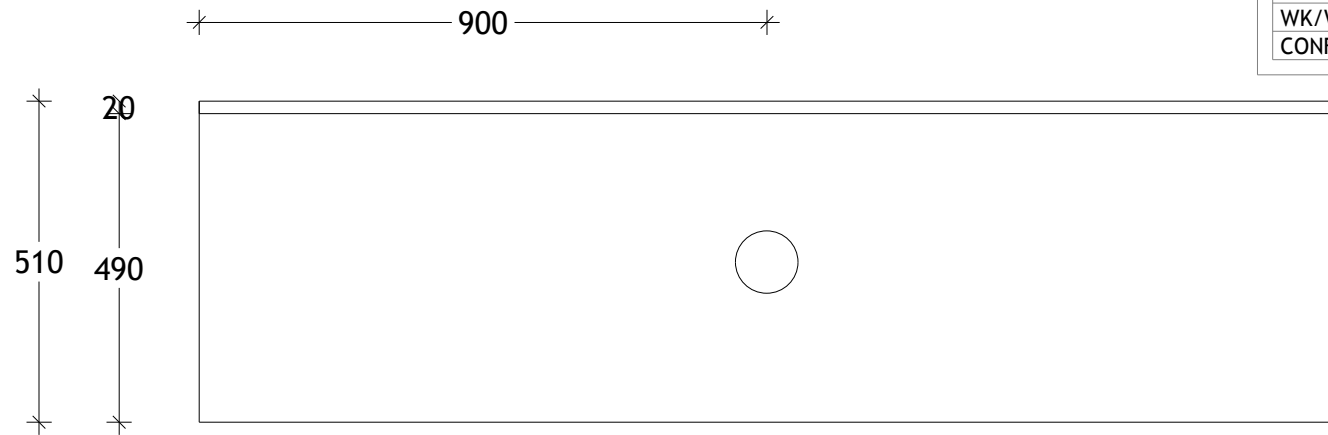

NAME:	TLD1800WHS
SIZE:	1800
WK/WH:	WALL HUNG
CONFIGURATION:	CENTRE BOWL

PLEASE NOTE: Do not perform any plumbing rough in prior to taking delivery of your vanity, as all measurements are nominal and are subject to change. Measure exact locations from your vanity once it is on site.