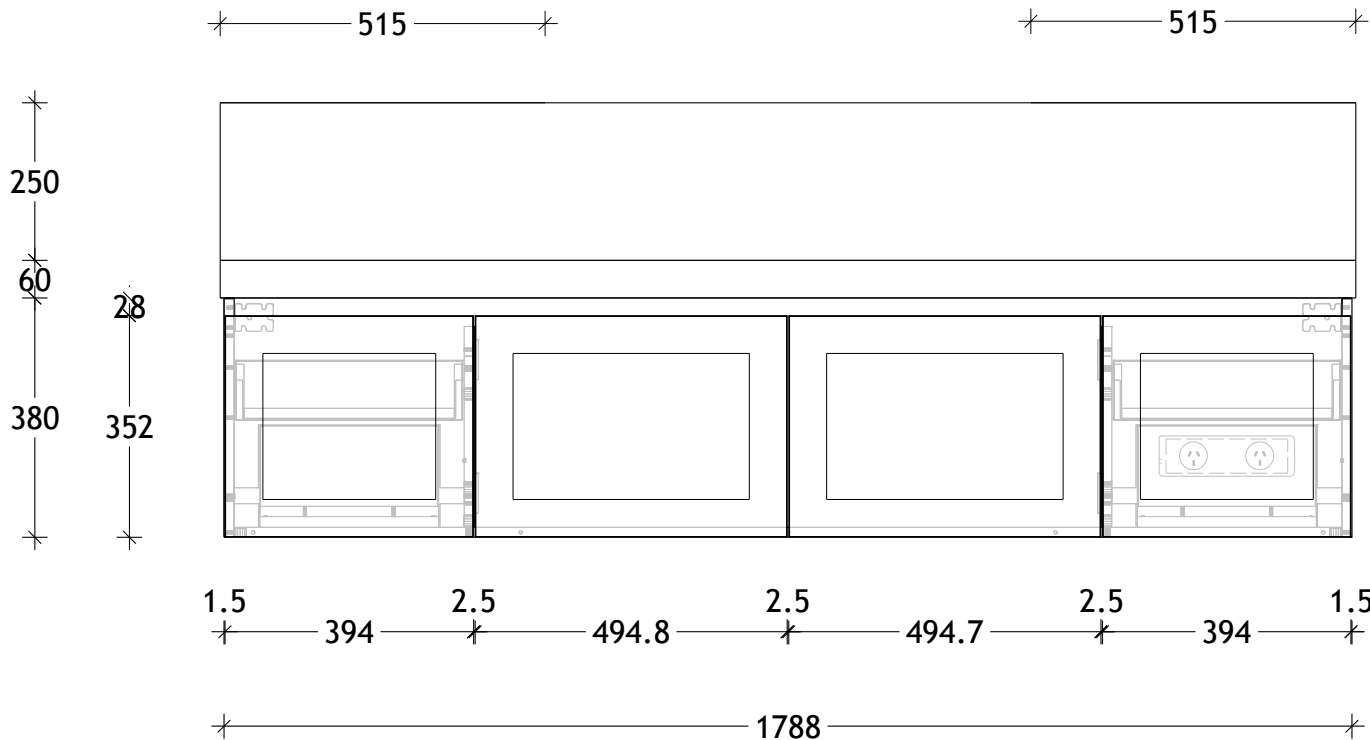

NAME:	TLD1800WHD
SIZE:	1800
WK/WH:	WALL HUNG
CONFIGURATION:	DOUBLE BOWL

PLEASE NOTE: Do not perform any plumbing rough in prior to taking delivery of your vanity, as all measurements are nominal and are subject to change. Measure exact locations from your vanity once it is on site.