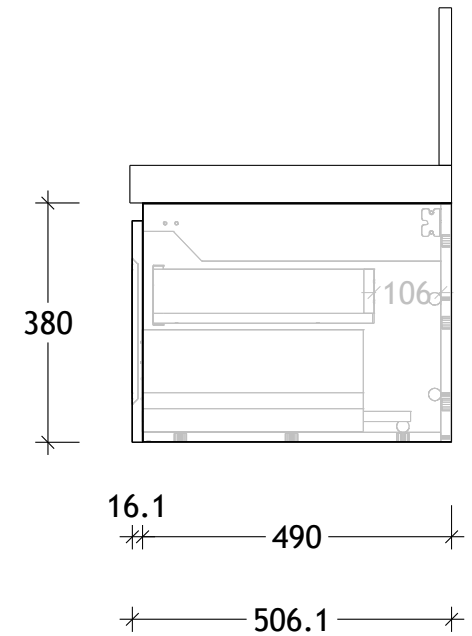

NAME:	TLD1800WHD
SIZE:	1800
WK/WH:	WALL HUNG
CONFIGURATION:	DOUBLE BOWL

PLEASE NOTE: Do not perform any plumbing rough in prior to taking delivery of your vanity, as all measurements are nominal and are subject to change. Measure exact locations from your vanity once it is on site.