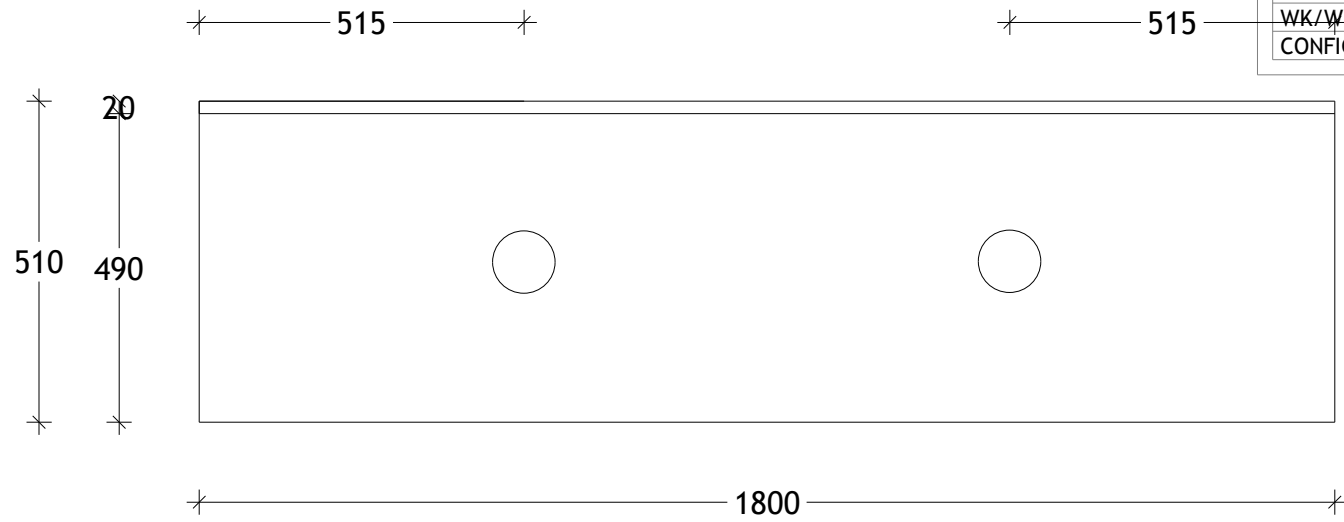

NAME:	TLD1800WHD
SIZE:	1800
WK/WH:	WALL HUNG
CONFIGURATION:	DOUBLE BOWL

PLEASE NOTE: Do not perform any plumbing rough in prior to taking delivery of your vanity, as all measurements are nominal and are subject to change. Measure exact locations from your vanity once it is on site.