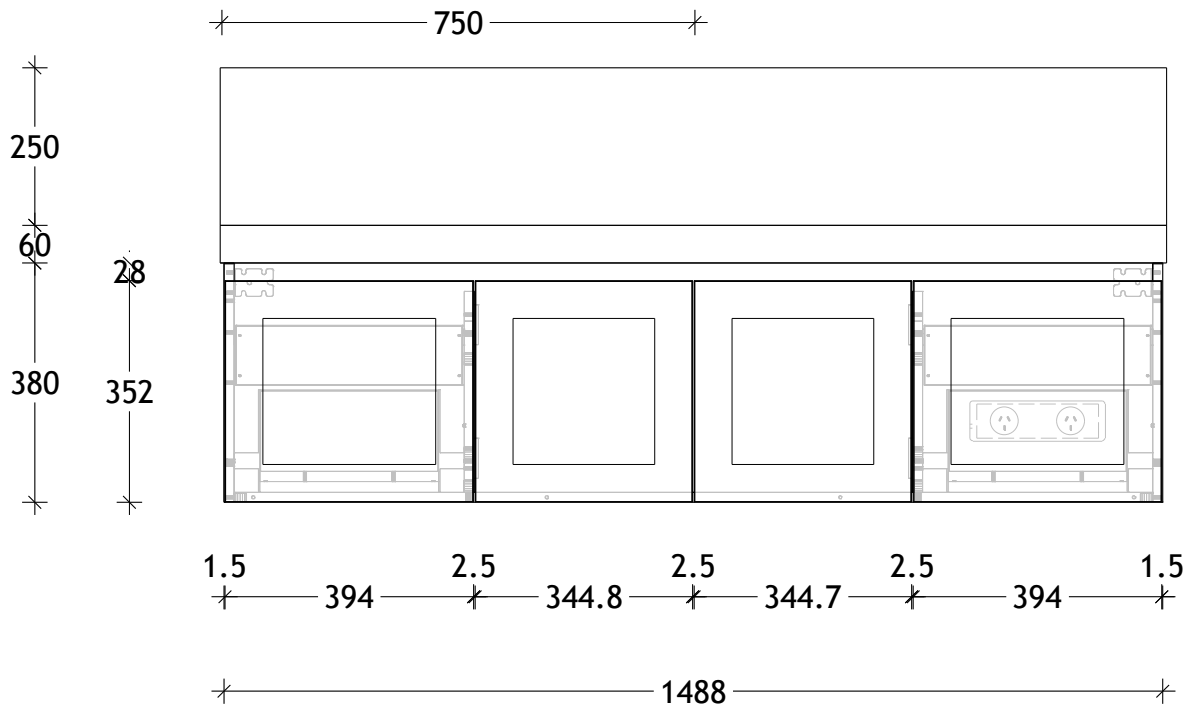

NAME:	TLD1500WHS
SIZE:	1500
WK/WH:	WAL HUNG
CONFIGURATION:	CENTRE BOWL

PLEASE NOTE: Do not perform any plumbing rough in prior to taking delivery of your vanity, as all measurements are nominal and are subject to change. Measure exact locations from your vanity once it is on site.