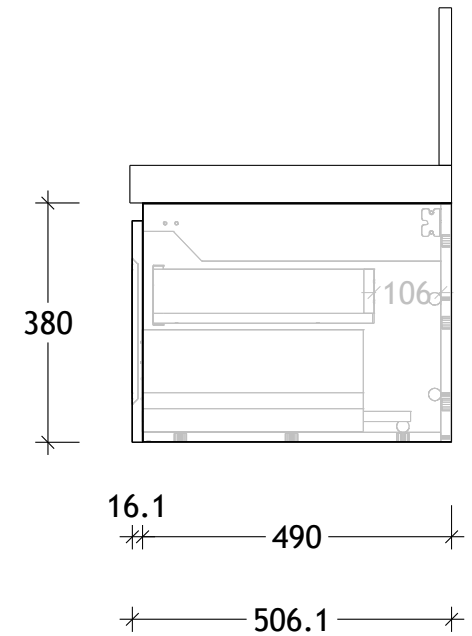

NAME:	TLD1500WHS
SIZE:	1500
WK/WH:	WAL HUNG
CONFIGURATION:	CENTRE BOWL

PLEASE NOTE: Do not perform any plumbing rough in prior to taking delivery of your vanity, as all measurements are nominal and are subject to change. Measure exact locations from your vanity once it is on site.