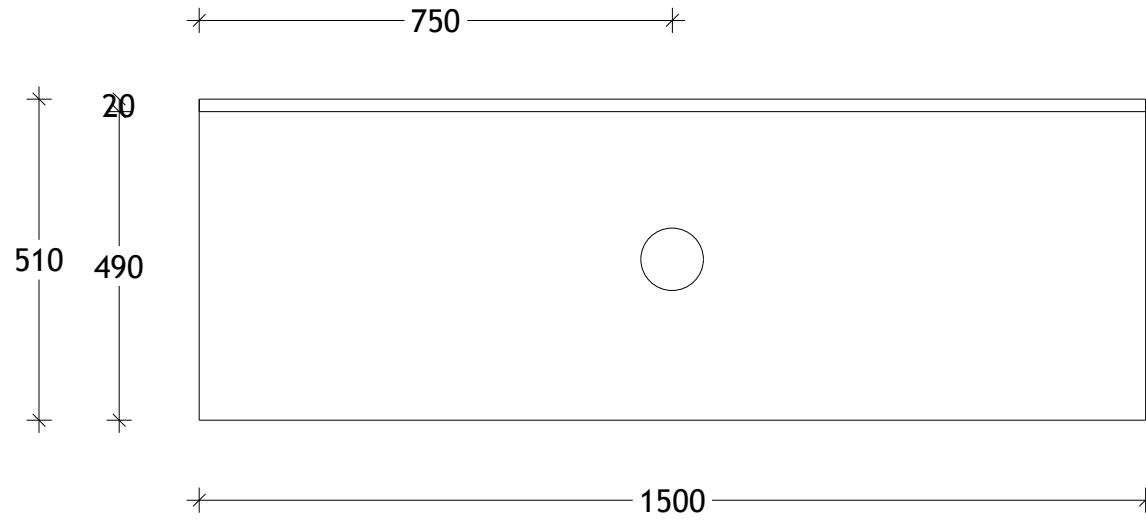

NAME:	TLD1500WHS
SIZE:	1500
WK/WH:	WAL HUNG
CONFIGURATION:	CENTRE BOWL

PLEASE NOTE: Do not perform any plumbing rough in prior to taking delivery of your vanity, as all measurements are nominal and are subject to change. Measure exact locations from your vanity once it is on site.