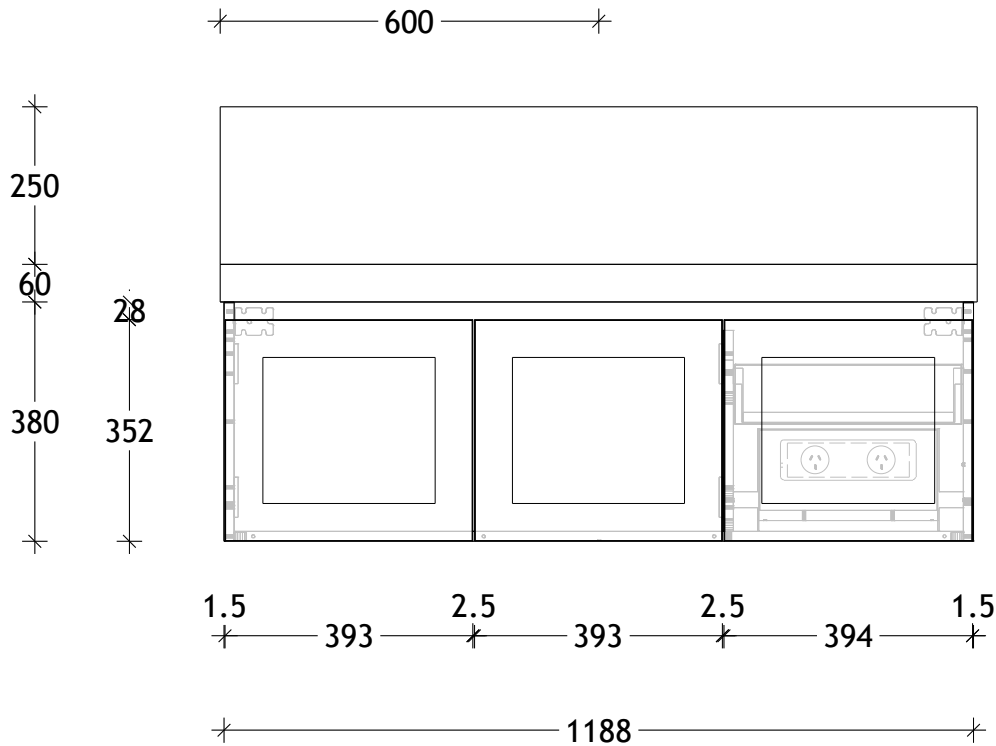

NAME:	TLD1200WHS
SIZE:	1200
WK/WH:	WALL HUNG
CONFIGURATION:	CENTRE BOWL

PLEASE NOTE: Do not perform any plumbing rough in prior to taking delivery of your vanity, as all measurements are nominal and are subject to change. Measure exact locations from your vanity once it is on site.