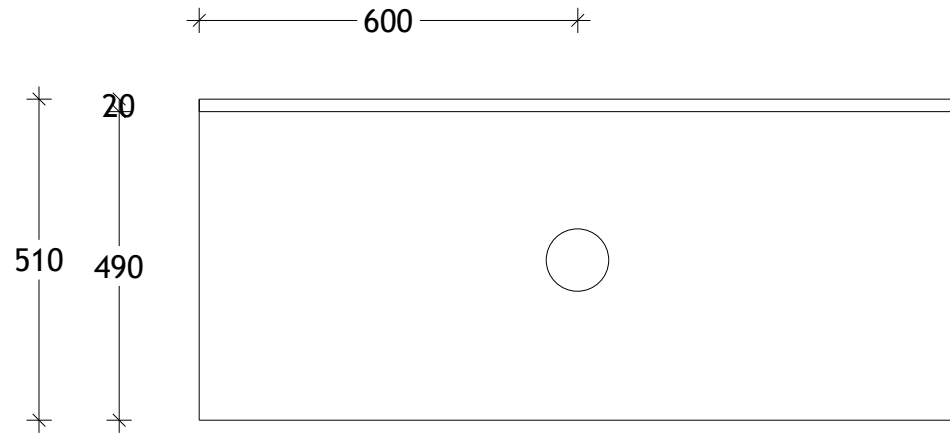

NAME:	TLD1200WHS
SIZE:	1200
WK/WH:	WALL HUNG
CONFIGURATION:	CENTRE BOWL

PLEASE NOTE: Do not perform any plumbing rough in prior to taking delivery of your vanity, as all measurements are nominal and are subject to change. Measure exact locations from your vanity once it is on site.