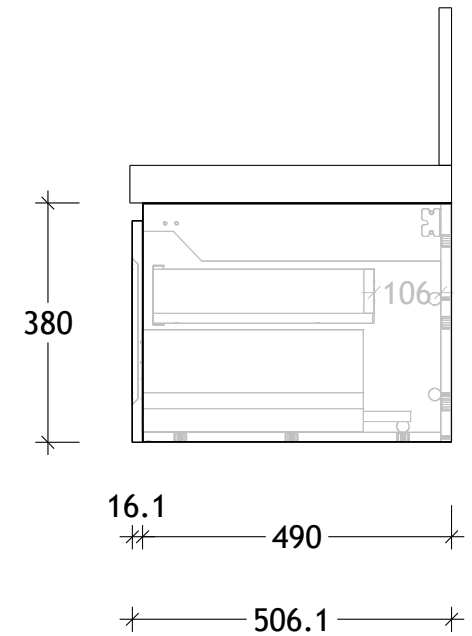

NAME:	TLD1200WHS
SIZE:	1200
WK/WH:	WALL HUNG
CONFIGURATION:	CENTRE BOWL

PLEASE NOTE: Do not perform any plumbing rough in prior to taking delivery of your vanity, as all measurements are nominal and are subject to change. Measure exact locations from your vanity once it is on site.