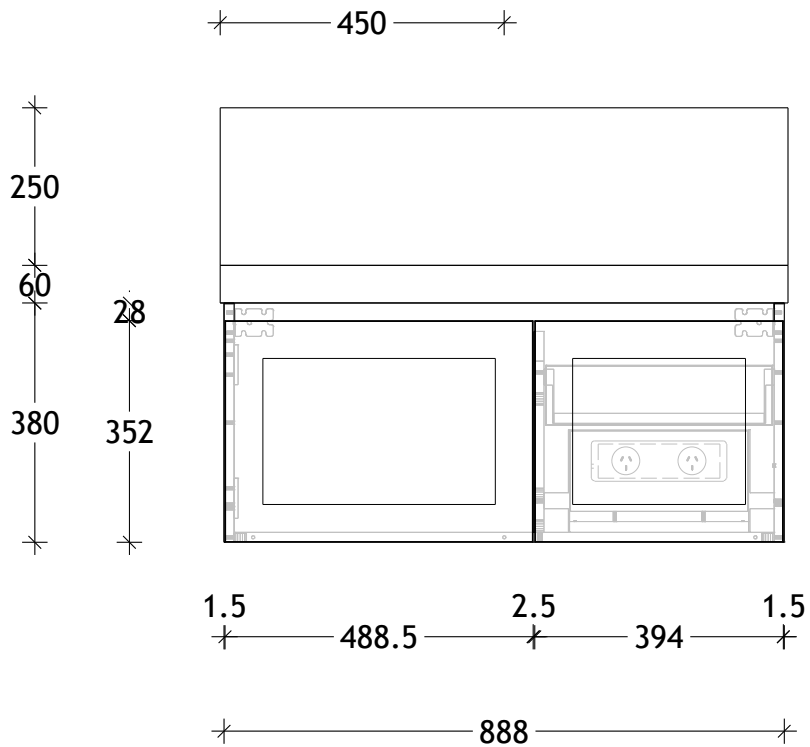

NAME:	TLD0900WH
SIZE:	900
WK/WH:	WALL HUNG
CONFIGURATION:	CENTRE BOWL

PLEASE NOTE: Do not perform any plumbing rough in prior to taking delivery of your vanity, as all measurements are nominal and are subject to change. Measure exact locations from your vanity once it is on site.