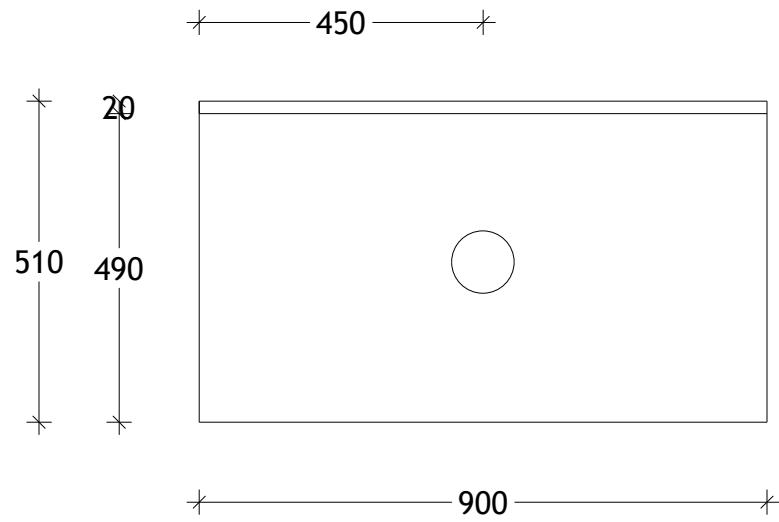

NAME:	TLD0900WH
SIZE:	900
WK/WH:	WALL HUNG
CONFIGURATION:	CENTRE BOWL

PLEASE NOTE: Do not perform any plumbing rough in prior to taking delivery of your vanity, as all measurements are nominal and are subject to change. Measure exact locations from your vanity once it is on site.