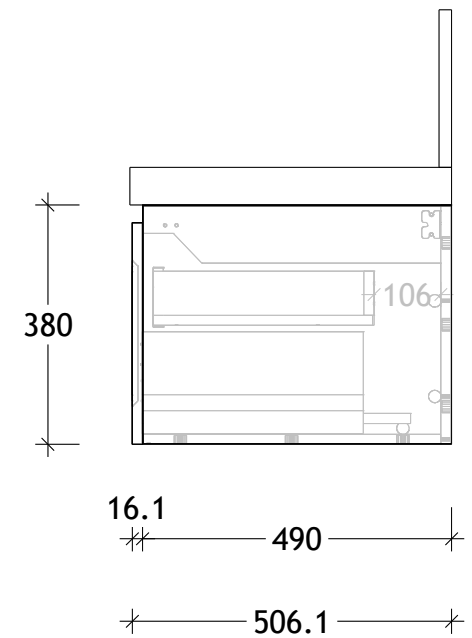

NAME:	TLD0900WH
SIZE:	900
WK/WH:	WALL HUNG
CONFIGURATION:	CENTRE BOWL

PLEASE NOTE: Do not perform any plumbing rough in prior to taking delivery of your vanity, as all measurements are nominal and are subject to change. Measure exact locations from your vanity once it is on site.