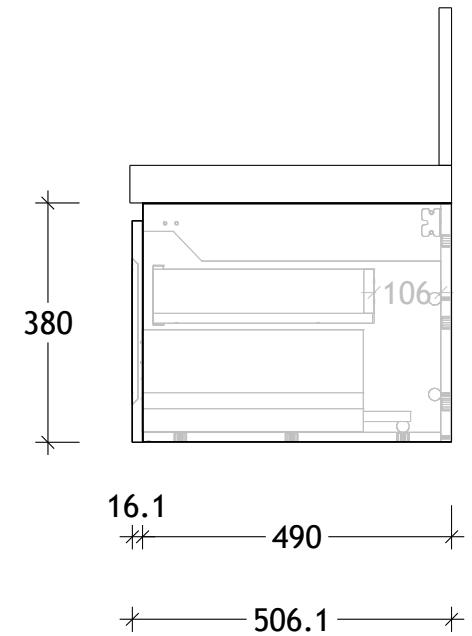

NAME:	TLD0750WH
SIZE:	750
WK/WH:	WALL HUNG
CONFIGURATION:	LEFT BOWL

PLEASE NOTE: Do not perform any plumbing rough in prior to taking delivery of your vanity, as all measurements are nominal and are subject to change. Measure exact locations from your vanity once it is on site.