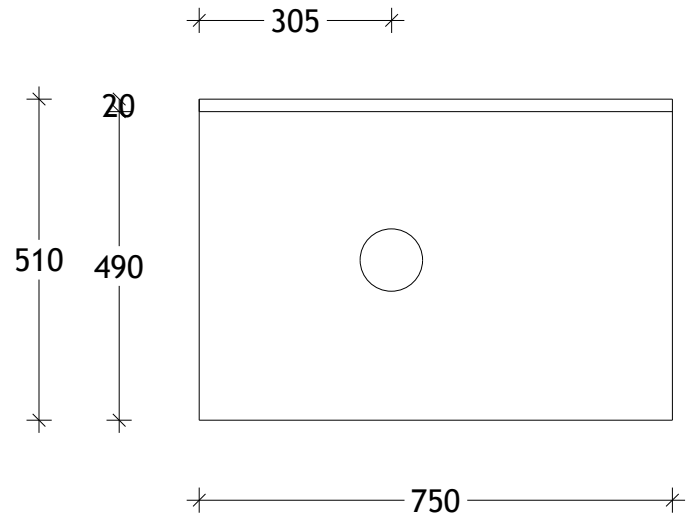

NAME:	TLD0750WH
SIZE:	750
WK/WH:	WALL HUNG
CONFIGURATION:	LEFT BOWL

PLEASE NOTE: Do not perform any plumbing rough in prior to taking delivery of your vanity, as all measurements are nominal and are subject to change. Measure exact locations from your vanity once it is on site.