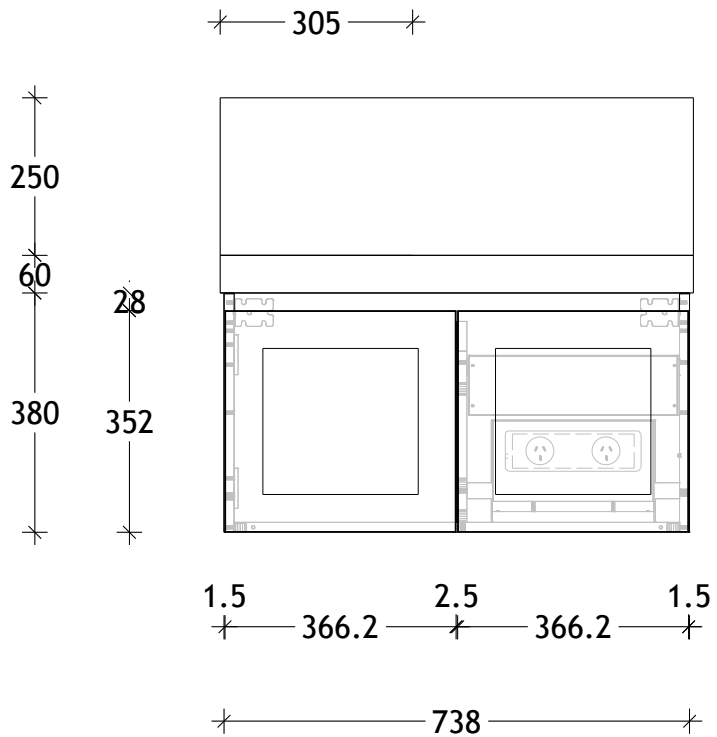

NAME:	TLD0750WH
SIZE:	750
WK/WH:	WALL HUNG
CONFIGURATION:	LEFT BOWL

PLEASE NOTE: Do not perform any plumbing rough in prior to taking delivery of your vanity, as all measurements are nominal and are subject to change. Measure exact locations from your vanity once it is on site.